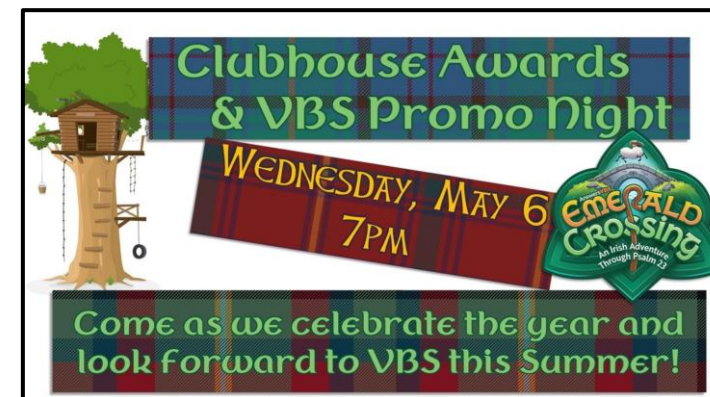

Men's Group 6:30 AM
Mark Hoven's home – Aberdeen
Family Night 7:00 PM
Staffed Nursery, Clubhouse for children, Youth Group, Men's & Women's Bible Studies

NEXT SUNDAY

Coffee & Treats in the Hall 9:00 AM
Sunday School for all ages 9:30 AM
Morning Worship 10:45 AM
Baby Dedication
Graduation Sunday

CLUBHOUSE AWARDS NIGHT Wednesday, May 6th @ 7:00pm

The entire church body is invited to celebrate the end of the CLUBHOUSE year with an awards celebration will take place in the Sanctuary, celebrating what God has done in and through each class this year. We'll also be learning more about this summer's VBS with a variety of activities and dessert treats following the awards ceremony. We hope you can join us!