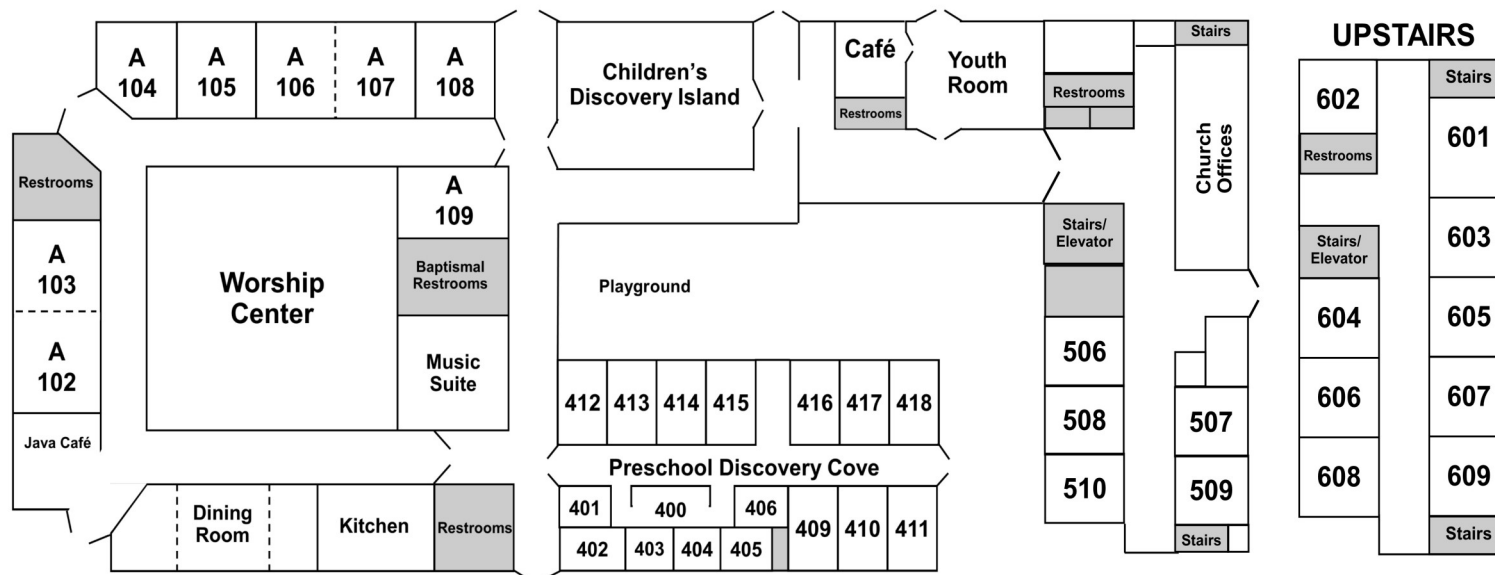

ADULT LIFE GROUPS starting JUNE 21

9:00 LIFEGROUP / 10:30 WORSHIP

CLASS	AGES	TEACHER	LOCATION
Young Marrieds	20s & 30s	Leigh & Jennifer Parker	Online until August Rm 606
Blended Families	30s & 40s	Brett & Kathy Hamilton Cliff & Angela Holstein	Room 608
All Walks of Life	30s & 40s	Jeff & Vicki Verkaik Bubba & Laura Chandler	Online until August Rm 103
Impact	40s & 50s	Dann Ragan	Room 601 or Dining Room
Prayer Warriors	65 & up	Lee Franklin	Room 105 or Dining Room
Caregivers	60s & 70s	Sherry Willingham	Room 107
Anchor Class	70s	Nancy Roorbach Bob Whitworth	Music Suite or Dining Room

9:00 WORSHIP / 10:30 LIFEGROUP

CLASS	AGES	TEACHER	LOCATION
College	College Age	Jeff & Lindsay Hitt	Room 605
Young Professionals	20s & 30s	Caitlin Seigler & Doug & Deborah Pearson	Room 609
Transforming Deeper	All Ages	Tim Stafford	Room 607
Potter's Clay	50s & 60s	Dennis Claypoole & John Jolliff	Room 106
Truth Seekers	60s & 70s	Phil Buchner	Room 108
Legacy	60s & 70s	Mark Burgess & Bill Vaughn	Room 102
LifePointe Women	All Ages	Nancy Jenkins	Room 104
Special Adults	All Ages	Liz Morris	Resume in August Rm 109