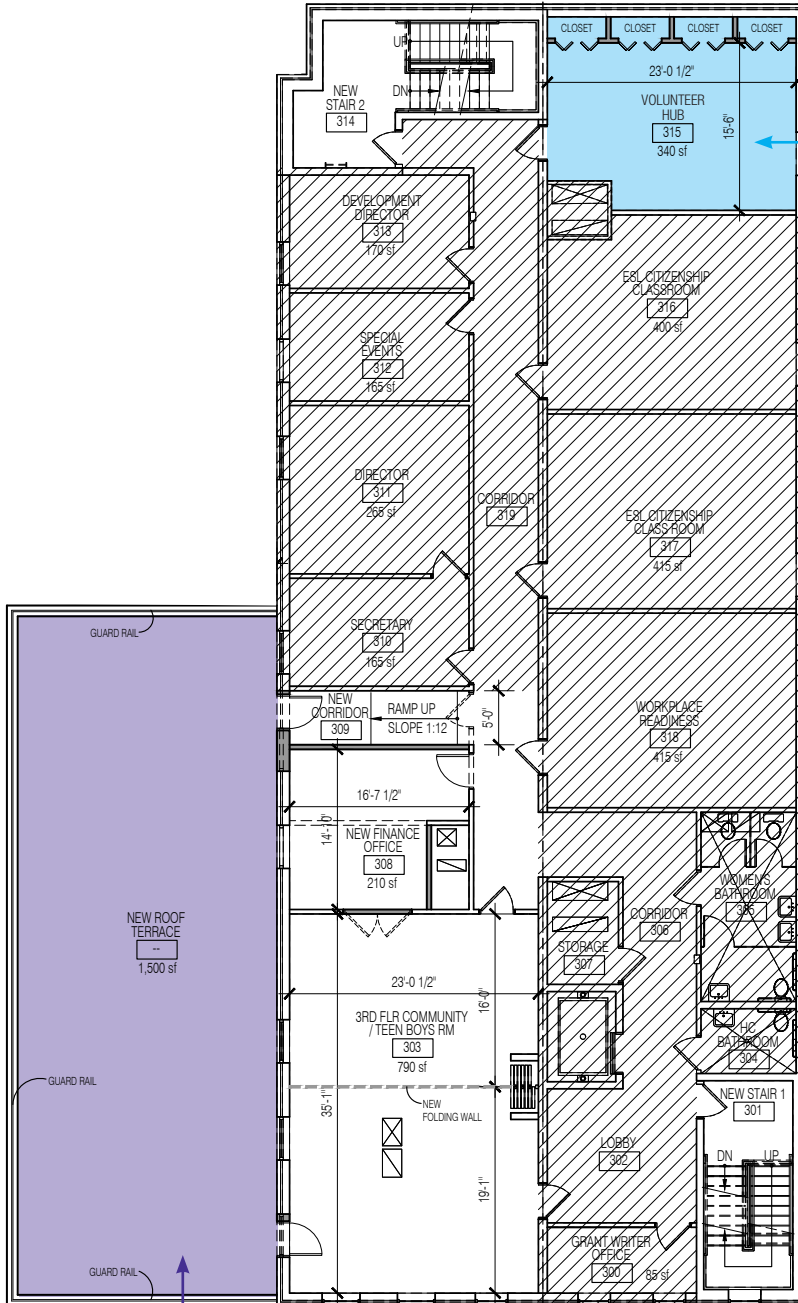

PROGRAMMATIC IMPACT OF EXPANSION PROJECT

Third Floor

**Volunteer Hub—new**  
This office will be used for volunteer orientations, training, and information sessions.

**Rooftop Terrace/Outdoor Classroom—new**  
This exciting new outdoor space will include a vegetable garden, small trees, and furniture for outdoor classrooms. It will be used for receptions, environmental education programs, and community events.