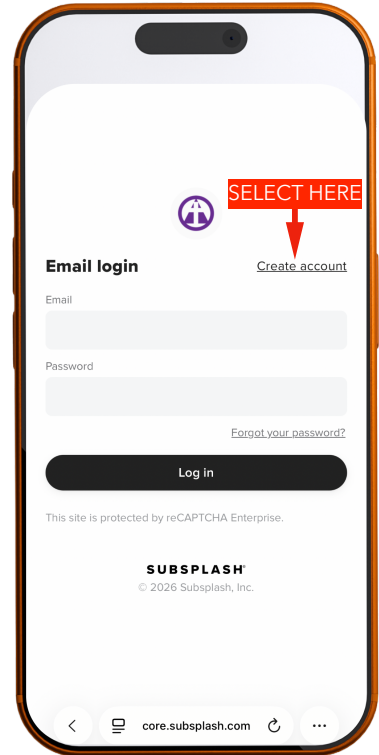

STEPS TO CREATE SUBSPLASH ACCOUNT WITH EMAIL ADDRESS

STEP 1: Select profile icon

STEP 2: Select "Continue with Email"

STEP 3: Select "Create account"

STEP 4: Complete fields and Select "Create account"

STEP 5: This page will populate

STEP 6: Check email inbox and select "Confirm email address"

STEPS TO CREATE SUBSPLASH ACCOUNT WITH EMAIL ADDRESS

STEP 7:
Phone will lead to this page.
Select "+ Make a gift"

STEP 8:
Tap on the "\$0" to begin transaction