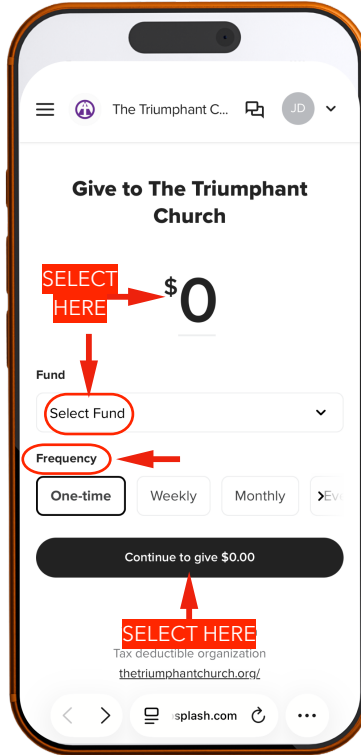

STEPS TO CREATE SUBSPLASH ACCOUNT WITH EMAIL ADDRESS

STEP 1: Select profile icon

STEP 2: Select "Continue with Email"

STEP 3: Select "Create account"

STEP 4: Complete fields and Select "Create account"

STEP 5: This page will populate

STEP 6: Check email inbox and select "Confirm email address"

STEPS TO CREATE SUBSPLASH ACCOUNT WITH EMAIL ADDRESS

STEP 7:
Phone will lead to this page.
Select "+ Make a gift"

STEP 8:
Tap on the "\$0" to begin transaction

STEP 9:
Select "New payment method"

STEP 10:
Complete payment information fields and select "Add"

STEP 11:
Select "Give"