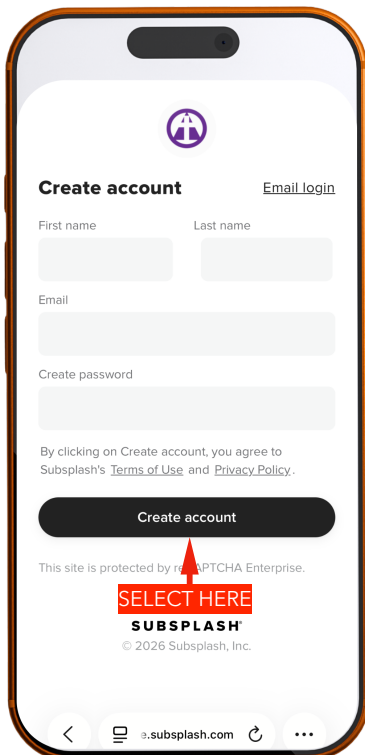

STEPS TO CREATE SUBSPLASH ACCOUNT WITH EMAIL ADDRESS

STEP 1: Select profile icon

STEP 2: Select "Continue with Email"

STEP 3: Select "Create account"

STEP 4: Complete fields and Select "Create account"

STEP 5: This page will populate

STEP 6: Check email inbox and select "Confirm email address"

STEPS TO CREATE SUBSPLASH ACCOUNT WITH EMAIL ADDRESS

STEP 7:
Phone will lead to this page.
Select "+ Make a gift"

STEP 8:
Tap on the "\$0" to begin transaction

STEP 9:
Select "New payment method"

STEP 10:
Complete payment information fields and select "Add"

STEP 11:
Select "Give"