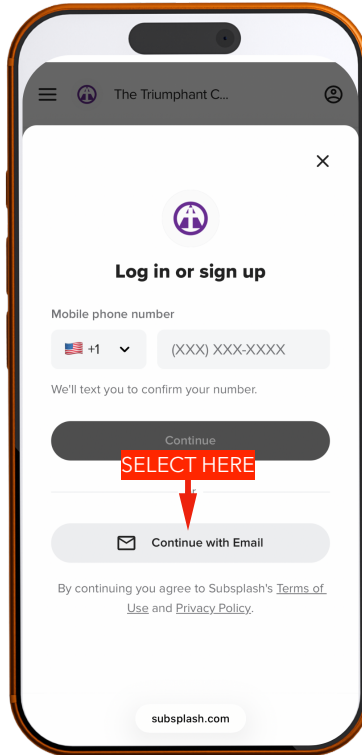

STEPS TO CREATE SUBSPLASH ACCOUNT WITH EMAIL ADDRESS

STEP 1: Select profile icon

STEP 2: Select "Continue with Email"

STEP 3: Select "Create account"

STEP 4: Complete fields and Select "Create account"

STEP 5: This page will populate

STEP 6: Check email inbox and select "Confirm email address"

STEPS TO CREATE SUBSPLASH ACCOUNT WITH EMAIL ADDRESS

STEP 7:
Phone will lead to this page.
Select "+ Make a gift"

STEP 8:
Tap on the "\$0" to begin transaction