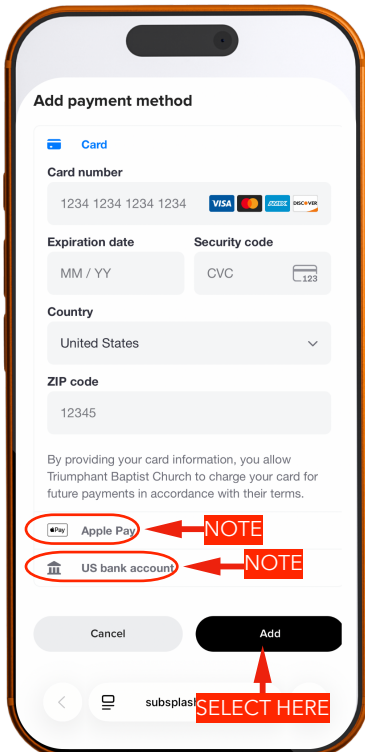

STEPS TO CREATE SUBSPLASH ACCOUNT WITH EMAIL ADDRESS

STEP 1: Select profile icon

STEP 2: Select "Continue with Email"

STEP 3: Select "Create account"

STEP 4: Complete fields and Select "Create account"

STEP 5: This page will populate

STEP 6: Check email inbox and select "Confirm email address"

STEPS TO CREATE SUBSPLASH ACCOUNT WITH EMAIL ADDRESS

STEP 7:
Phone will lead to this page.
Select "+ Make a gift"

STEP 8:
Tap on the "\$0" to begin transaction

STEP 9:
Select "New payment method"

STEP 10:
Complete payment information fields and select "Add"

STEP 11:
Select "Give"