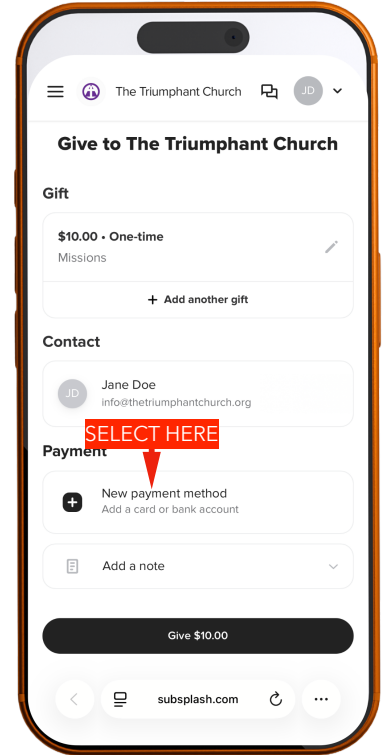

STEPS TO CREATE SUBSPLASH ACCOUNT WITH EMAIL ADDRESS

STEP 1: Select profile icon

STEP 2: Select "Continue with Email"

STEP 3: Select "Create account"

STEP 4: Complete fields and Select "Create account"

STEP 5: This page will populate

STEP 6: Check email inbox and select "Confirm email address"

STEPS TO CREATE SUBSPLASH ACCOUNT WITH EMAIL ADDRESS

STEP 7:
Phone will lead to this page.
Select "+ Make a gift"

STEP 8:
Tap on the "\$0" to begin transaction

STEP 9:
Select "New payment method"

STEP 10:
Complete payment information fields and select "Add"

STEP 11:
Select "Give"