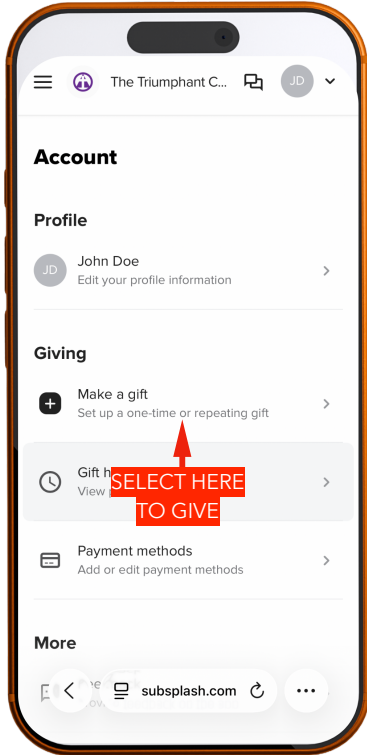

STEPS TO CREATE SUBSPLASH ACCOUNT WITH EMAIL ADDRESS

STEP 1: Select profile icon

STEP 2: Select "Continue with Email"

STEP 3: Select "Create account"

STEP 4: Complete fields and Select "Create account"

STEP 5: This page will populate

STEP 6: Check email inbox and select "Confirm email address"

STEPS TO CREATE SUBSPLASH ACCOUNT WITH EMAIL ADDRESS

STEP 7:
Phone will lead to this page.
Select "+ Make a gift"

STEP 8:
Tap on the "\$0" to begin transaction

STEP 9:
Select "New payment method"

STEP 10:
Complete payment information fields and select "Add"

STEP 11:
Select "Give"