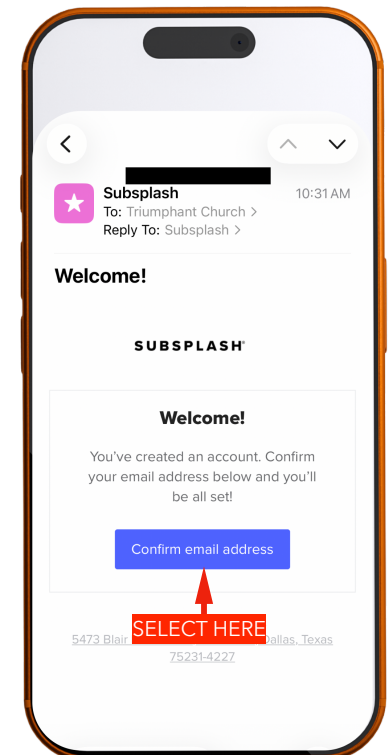

STEPS TO CREATE SUBSPLASH ACCOUNT WITH EMAIL ADDRESS

STEP 1: Select profile icon

STEP 2: Select "Continue with Email"

STEP 3: Select "Create account"

STEP 4: Complete fields and Select "Create account"

STEP 5: This page will populate

STEP 6: Check email inbox and select "Confirm email address"

STEPS TO CREATE SUBSPLASH ACCOUNT WITH EMAIL ADDRESS

STEP 7:
Phone will lead to this page.
Select "+ Make a gift"

STEP 8:
Tap on the "\$0" to begin transaction