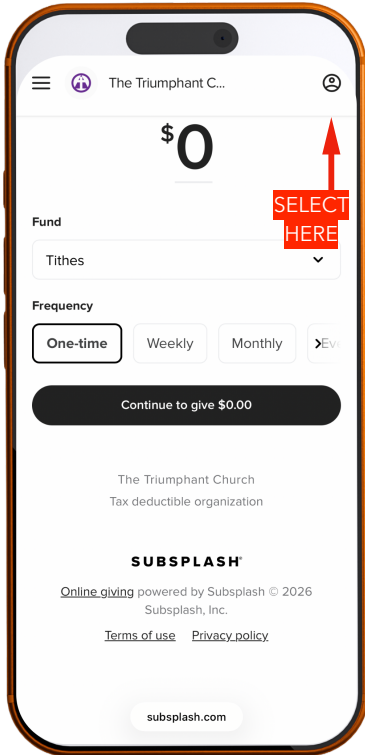

STEPS TO CREATE SUBSPLASH ACCOUNT WITH EMAIL ADDRESS

STEP 1: Select profile icon

STEP 2: Select "Continue with Email"

STEP 3: Select "Create account"

STEP 4: Complete fields and Select "Create account"

STEP 5: This page will populate

STEP 6: Check email inbox and select "Confirm email address"

STEPS TO CREATE SUBSPLASH ACCOUNT WITH EMAIL ADDRESS

STEP 7:
Phone will lead to this page.
Select "+ Make a gift"

STEP 8:
Tap on the "\$0" to begin transaction

STEP 9:
Select "New payment method"

STEP 10:
Complete payment information fields and select "Add"

STEP 11:
Select "Give"