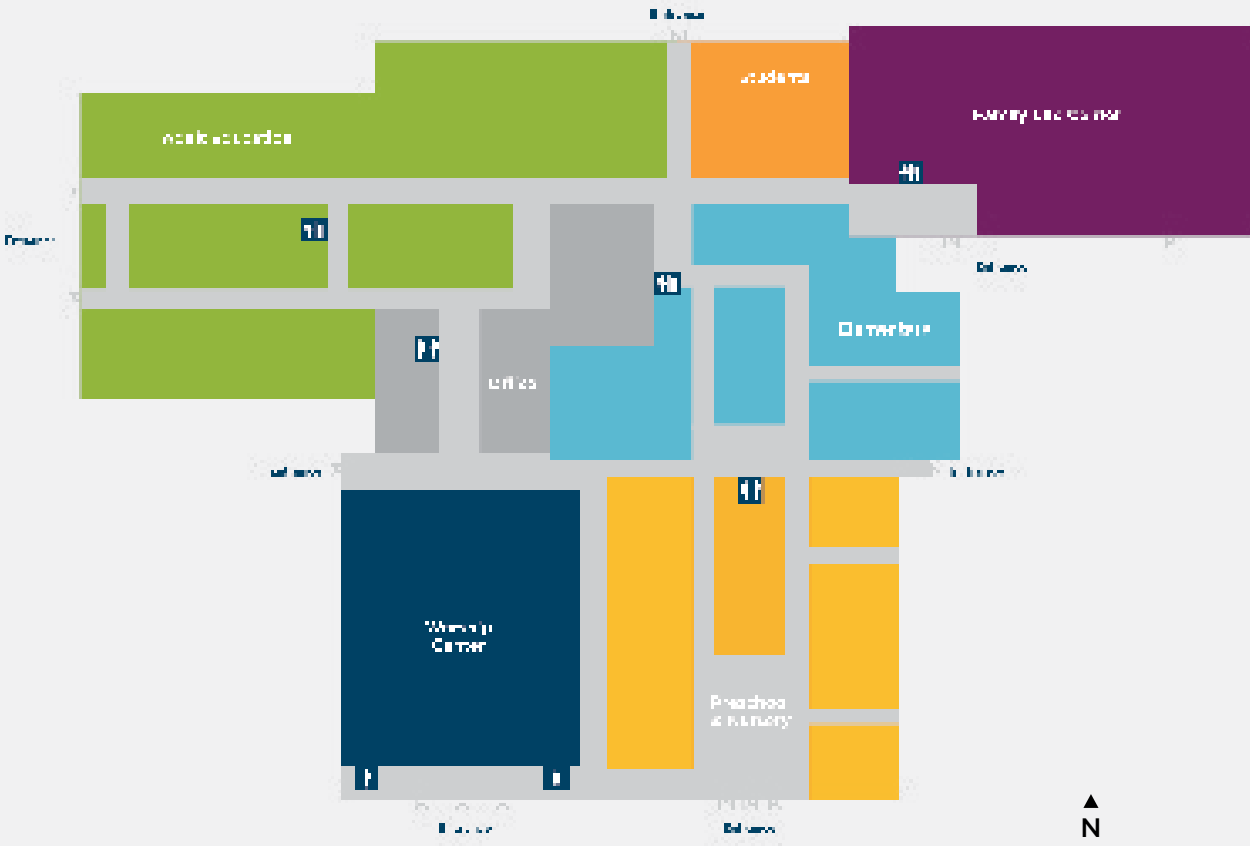

ADULTS

CAREGIVERS

Women 65+ | Room A104
Teacher: Nancy Cox

LIVING SACRIFICE

Men 55+ | Room A105
Teacher: Terry Brown

WOMEN OF VISION

Women 55+ | Room A106
Teacher: Kay Honeycutt, Sandra Griffith

COMMON GROUND

Women 30-50 | Room A107
Teacher: Janet Rohde

LOVELY LILIES

Women 55+ | Room A108
Teacher: Nancy Vineyard

SALT & LIGHT

Men 40+ | Room A109
Teacher: Dennis Sanders

THE YOUNG & THE RESTLESS

Couples 20-40 | Room A114
Teacher: Jeremiah Broyles, Shawn Collins

LIGHTHOUSE

Couples 55+ | Room A118
Teacher: Randy Butler

4G

Couples 25-40's | Room A119
Teacher: Ben Stewart

4I

Couples 25-40's | Room A120
Teacher: Trent Wade

THE FAITHFUL

Couples 40-55 | Room A121
Teacher: Jeff Hale

WORSHIP CENTER

ADULTS A100-134

STUDENTS S300-311

ELEMENTARY E400-412

PRESCHOOL P500-512

FAMILY LIFE CENTER

OFFICE

ADULTS

THE GATHERING

Couples 30-50 | Room A122
Teacher: Robert Rogers, Joe Maple

222

Couples 40-50 | Room A123
Teacher: Dustin Manis, Rich Asperheim

KINDRED

Couples 25-40's | Room A126
Teacher: David Brooks

CROSTALK

Couples 30-50 | Room A127
Teacher: Chuck Page

THE LORD'S CLASS

Couples 55+ | Room A128
Teacher: Steve Buchanan, Dan Miers

ENCOURAGERS

Women 35+ | Room A129
Teacher: Cindy Frizzell, Jeannie Brown

CORNERSTONE

Couples 55+ | Room A130
Teacher: Mike Talkington, James Clay

LEGACY

Couples 55+ | Room A131
Teacher: Ted Davis

COLLEGE & CAREER

College & Career | Room A134
Teacher: Bryan & Julie Haskins

THEMELIOS: FOUNDATIONS

Couples 25-40's | Parlor
Teacher: Cody Caywood, Jeremy Carter