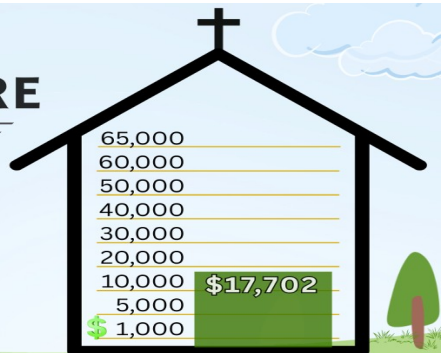

Life Church

meridian

SUNDAY • JUNE 14, 2026

Welcome to Life Church Meridian! We are excited to have you worshiping with us! If this is your first time to visit or if you have changes in contact info, please fill out a Connect Card (in the chair pocket). Also write any prayer requests or praise reports you have.

A word from our Pastors . . .

And Jesus increased in wisdom and stature and in favor with God and men. Luke 2:52

Even Jesus in His humanity, grew spiritually. He grew intellectually, physically, and socially. If the Lord Jesus needed to grow spiritually while on earth, we shouldn't be surprised that we do too.

What does it mean to grow spiritually? It means to come to know Him better and love Him more. Spiritual growth involves studying the scriptures, drawing from them the needed guidance and strength each day. It means developing more joy, peace, and patience as the Holy Spirit conforms us to the image of Christ. And it means serving Him knowing our labor in the Lord is not in vain.

God Bless you all,
Jerry and Judy

Building for the **FUTURE**

Every house is built
by someone, but the
builder of all things
is God.
Hebrews 3:4