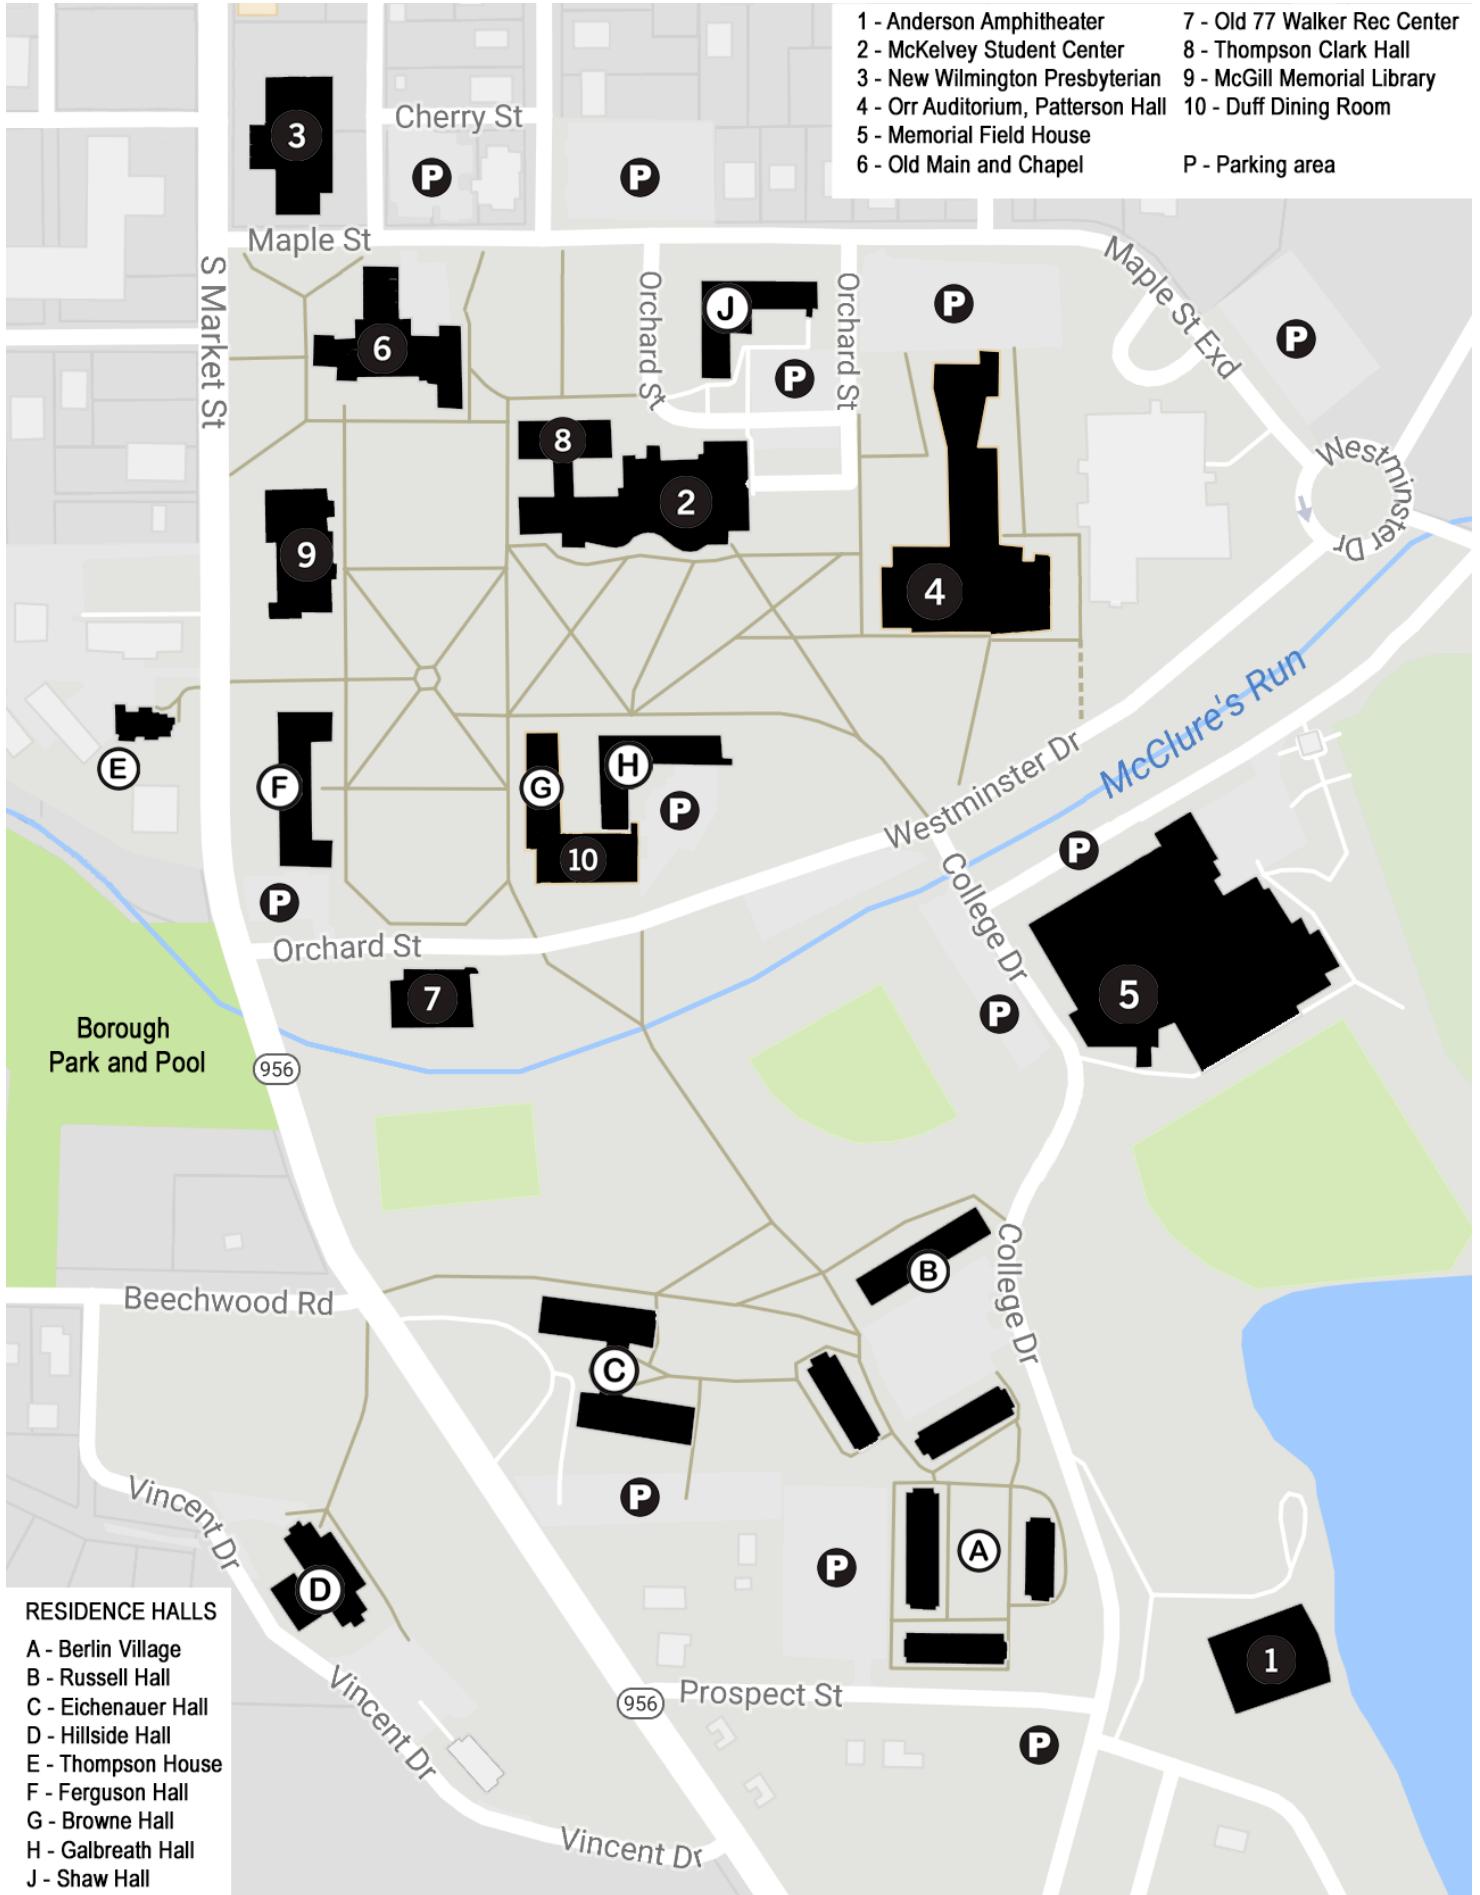

- 1 - Anderson Amphitheater
- 2 - McKelvey Student Center
- 3 - New Wilmington Presbyterian
- 4 - Orr Auditorium, Patterson Hall
- 5 - Memorial Field House
- 6 - Old Main and Chapel
- 7 - Old 77 Walker Rec Center
- 8 - Thompson Clark Hall
- 9 - McGill Memorial Library
- 10 - Duff Dining Room
- P - Parking area

RESIDENCE HALLS

- A - Berlin Village
- B - Russell Hall
- C - Eichenauer Hall
- D - Hillside Hall
- E - Thompson House
- F - Ferguson Hall
- G - Browne Hall
- H - Galbreath Hall
- J - Shaw Hall