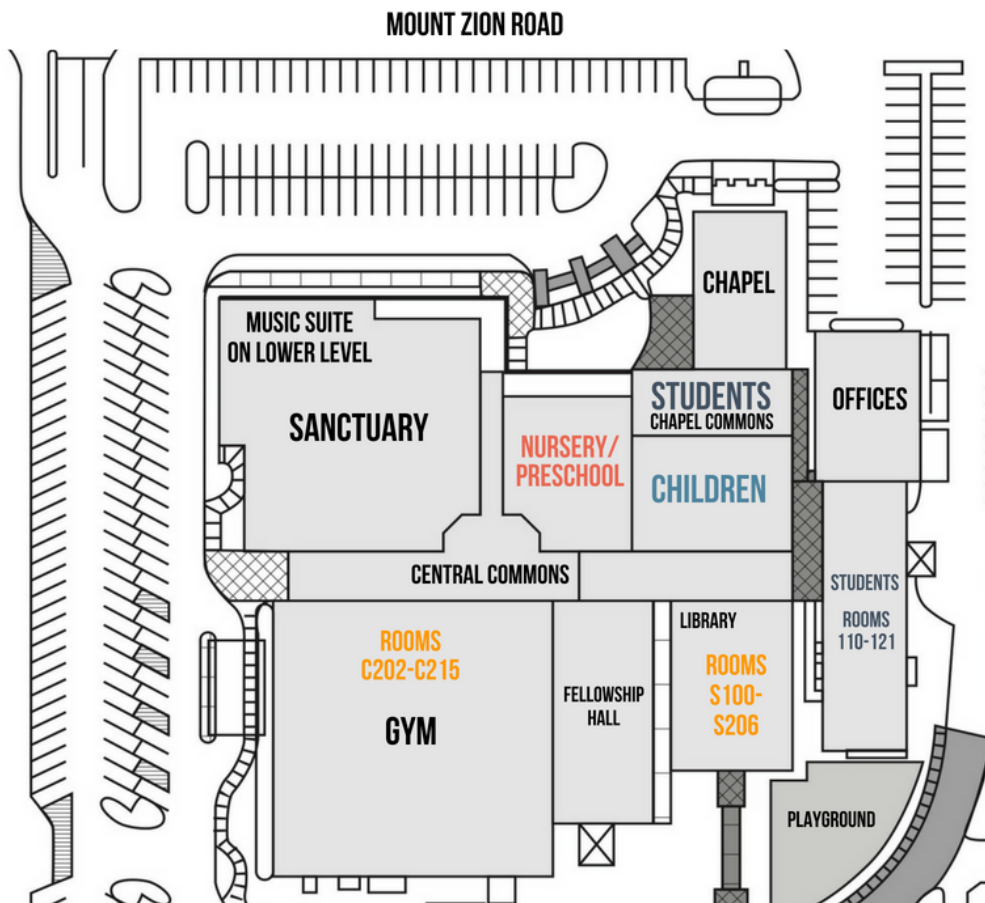

NO CHILDREN'S CLASSES AT 11 AM

NO STUDENT CLASSES AT 11 AM

CAMPUS MAP

# ADULTS

**8:30 AM**

AGE	TEACHER	ROOM
20'S & 30'S COED	THOMAS	S202
50'S & 60'S LADIES	THOMPSON	S200
50'S & 60'S MARRIED	SPENCER	C206-C207
50'S & 60'S MARRIED	REED	C212
50'S & 60'S MARRIED	HERD	FELLOWSHIP HALL
60+ MEN	ALEXANDER	C209
60'S & 70'S MARRIED	SMITH	S103
50+ COED	KIRKLAND	S104
70+ LADIES	ALEXANDER	S100
70+ LADIES	HARPER	S101
70+ MEN	DELONEY	S102
70+ MEN	WRIGHT	C202/203