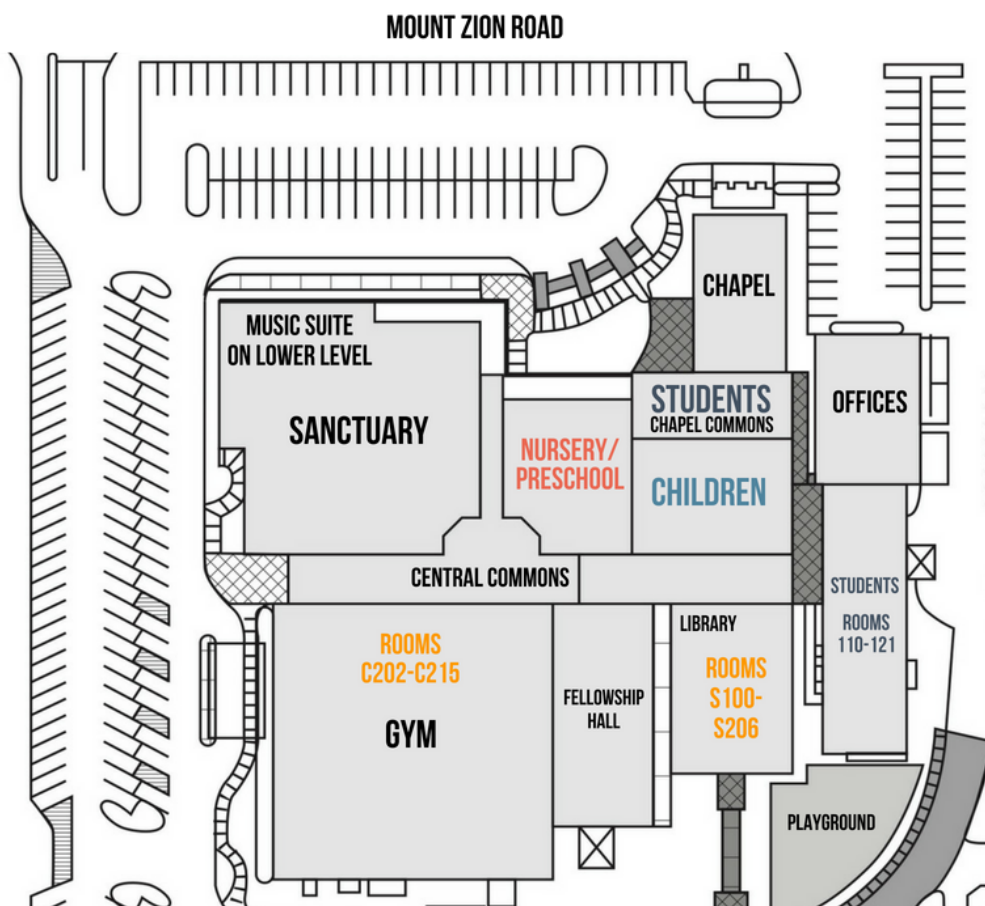

NO CHILDREN'S CLASSES AT 11 AM

NO STUDENT CLASSES AT 11 AM

CAMPUS MAP

ADULTS

8:30 AM

AGE	TEACHER	ROOM
20'S & 30'S COED	THOMAS	S202
50'S & 60'S LADIES	THOMPSON	S200
50'S & 60'S MARRIED	SPENCER	C206-C207
50'S & 60'S MARRIED	REED	C212
50'S & 60'S MARRIED	HERD	FELLOWSHIP HALL
60+ MEN	ALEXANDER	C209
60'S & 70'S MARRIED	SMITH	S103
50+ COED	KIRKLAND	S104
70+ LADIES	ALEXANDER	S100
70+ LADIES	HARPER	S101
70+ MEN	DELONEY	S102
70+ MEN	WRIGHT	C202/203