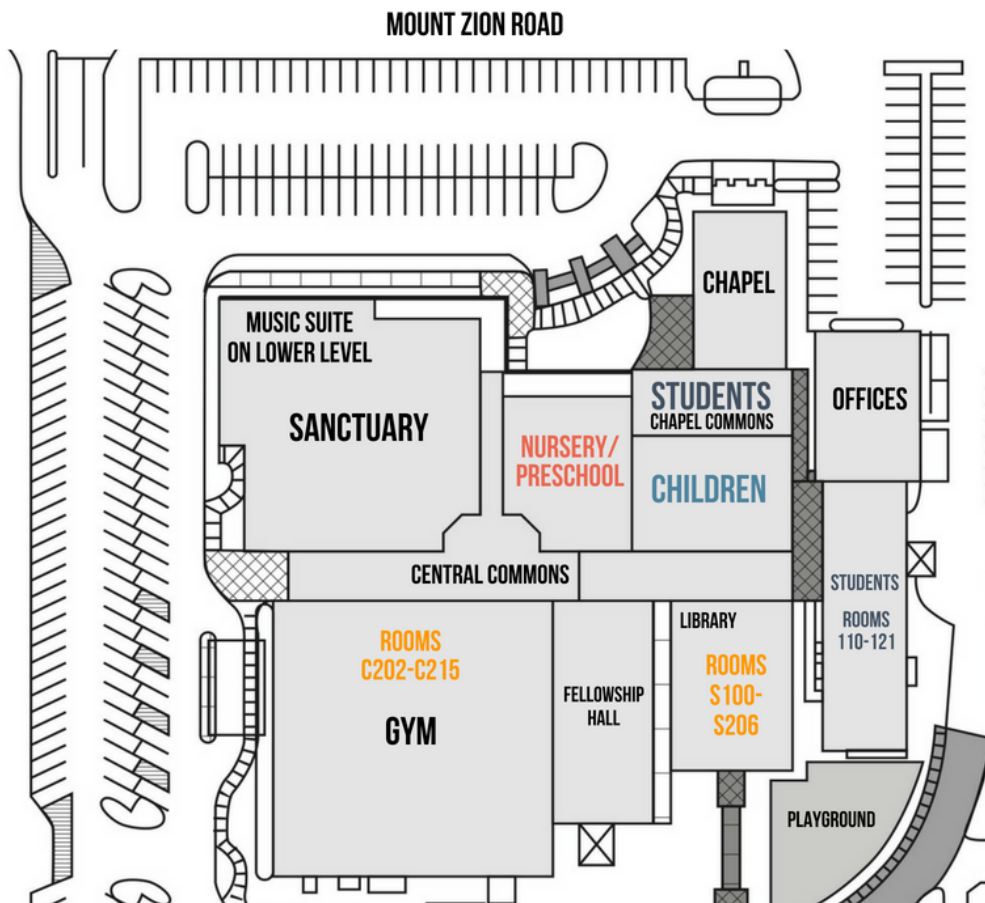

NO CHILDREN'S CLASSES AT 11 AM

NO STUDENT CLASSES AT 11 AM

CAMPUS MAP

ADULTS

8:30 AM

AGE	TEACHER	ROOM
20'S & 30'S COED	THOMAS	S202
50'S & 60'S LADIES	THOMPSON	S200
50'S & 60'S MARRIED	SPENCER	C206-C207
50'S & 60'S MARRIED	REED	C212
50'S & 60'S MARRIED	HERD	FELLOWSHIP HALL
60+ MEN	ALEXANDER	C209
60'S & 70'S MARRIED	NEWBY	S103
50+ COED	KIRKLAND	S104
70+ LADIES	ALEXANDER	S100
70+ LADIES	HARPER	S101
70+ MEN	DELONEY	S102
70+ MEN	WRIGHT	C202/203

11:00 AM

AGE	TEACHER	ROOM
20'S - 40'S SINGLES COED	CLEVELAND/DYKES	S202
40'S - 60'S COED	LEAPHART	C200-201
60'S & 70'S COED	WILSON	S100
70+ LADIES	KYLE	S101
70+ LADIES	SMITH/JONES	S104
70+ MEN	JONES	S102