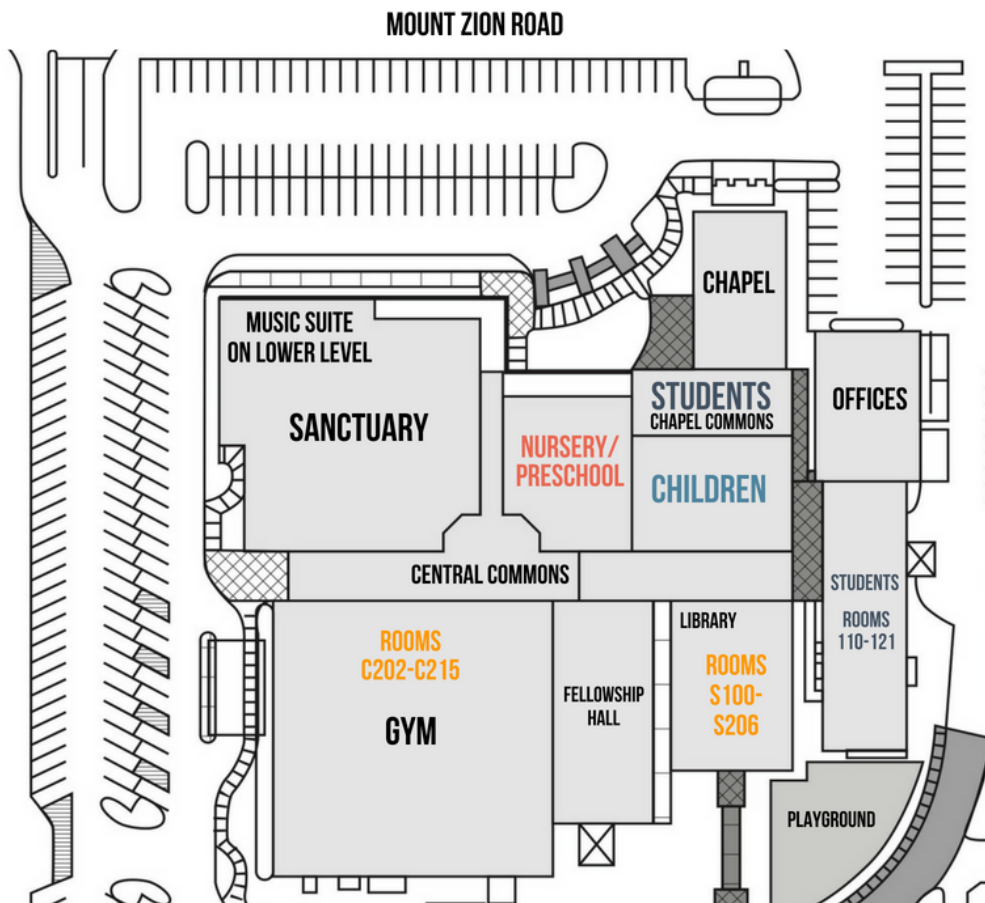

NO CHILDREN'S CLASSES AT 11 AM

NO STUDENT CLASSES AT 11 AM

CAMPUS MAP

ADULTS

8:30 AM

AGE	TEACHER	ROOM
20'S & 30'S COED	THOMAS	S202
30'S & 40'S MARRIED	HUMPHREY	S205
50'S & 60'S LADIES	THOMPSON	C215
50'S & 60'S MARRIED	SPENCER	C206-C207
50'S & 60'S MARRIED	REED/KAY	C212
50'S & 60'S MARRIED	HERD	FELLOWSHIP HALL
60+ MEN	ALEXANDER	C209
60'S & 70'S MARRIED	NEWBY	S103
50+ COED	KIRKLAND	S104
70+ LADIES	ALEXANDER	S100
70+ LADIES	HARPER	S101
70+ MEN	DELONEY	S102
70+ MEN	WRIGHT	C202/203

9:45 AM

AGE	TEACHER	ROOM
COLLEGE	HARMENING/POLK	FELLOWSHIP HALL
20'S & 30'S YOUNG PROFESSIONALS	BROWN	C202-203
20'S & 30'S NEARLY/NEWLY WED	WALKER	S201
30'S & 40'S COED	JESS/ALLEN	S203
30'S & 40'S MARRIED	BROOME/JONES	S204
40'S & 50'S COED	PHILLIPS	C208
40'S & 50'S MARRIED	BENNETT	S206
40'S & 50'S MARRIED	GALLOWAY	C201
40'S & 50'S MARRIED	CHANDLER	S101-S102
40'S & 50'S MARRIED	JERNIGAN	S202
40'S & 50'S COED	SCHNEIDER	S103-S104
40'S & 50'S COED	DAVIS	S205
50'S & 60'S MARRIED	BIALOSKURSKI	C204-205
ALL-AGES LADIES	ANDERSON/CRAIG	S200
ORCHESTRA/CHOIR/BAND COED	TAYLOR/BOSSE	S100
EXCEPTIONAL ADULTS	DYKES	C216

11:00 AM

AGE	TEACHER	ROOM
20'S - 40'S SINGLES COED	CLEVELAND/DYKES	S202
50+ COED	WALTMAN	S103
40'S - 60'S COED	LEAPHART	C200-201
60'S & 70'S COED	WILSON	S100
70+ LADIES	KYLE	S101
70+ LADIES	SMITH/JONES	S104
70+ MEN	JONES	S102