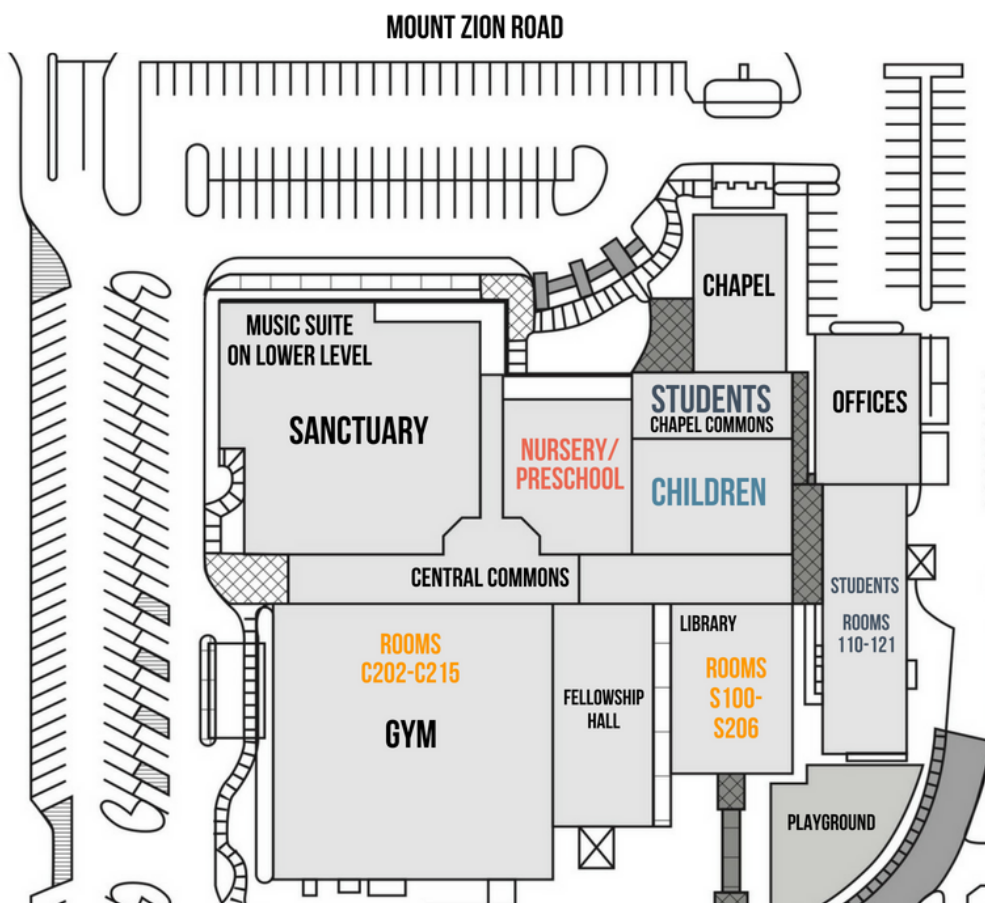

NO CHILDREN'S CLASSES AT 11 AM

NO STUDENT CLASSES AT 11 AM

CAMPUS MAP

ADULTS

8:30 AM

AGE	TEACHER	ROOM
20'S & 30'S COED	THOMAS	S202
30'S & 40'S MARRIED	HUMPHREY	S205
40'S & 50'S MARRIED	BENNETT	S206
50'S & 60'S LADIES	THOMPSON	G215
50'S & 60'S MARRIED	SPENCER	G206-G207
50'S & 60'S MARRIED	REED/KAY	G212
50'S & 60'S MARRIED	HERD	FELLOWSHIP HALL
60+ MEN	ALEXANDER	G209
60'S & 70'S MARRIED	NEWBY	S103
50+ COED	KIRKLAND	S104
70+ LADIES	ALEXANDER	S100
70+ LADIES	HARPER	S101
70+ MEN	DELONEY	S102
70+ MEN	WRIGHT	G202/203