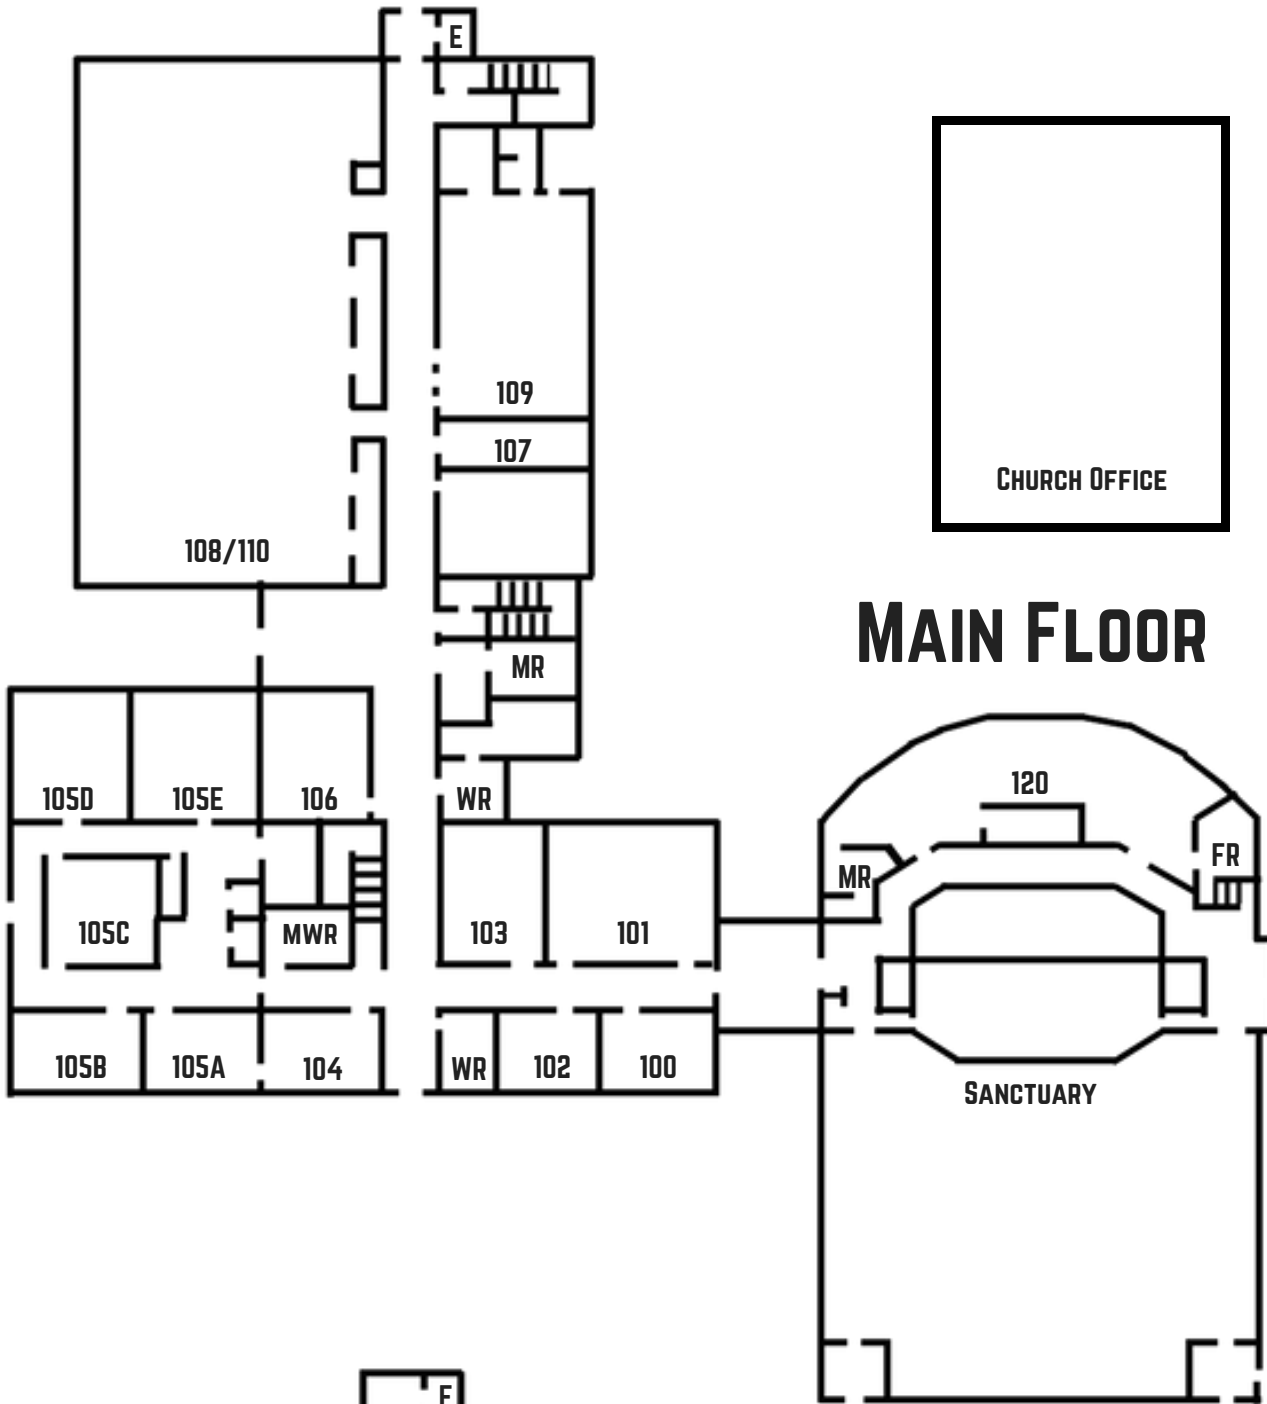

FIRST
BAPTIST
CHURCH
DUBLIN

CAMPUS MAP

← FAMILY CENTER/JOY HOUSE

M
A
I
D
E
N

L
A
N
E

N
C
H
U
R
C
H

S
T
R
E
E
T

BELLEVUE AVENUE

MAP KEY

- 100 - Prayer Room
- 102 - Children's Library
- 103 - Library
- 104 - Nursing Room
- 105A-E - Nursery
- 108/110 - Fellowship Hall
- 109 - Kitchen
- 120 - Music Suite
- 201-205 - Kid's Sunday School
- 206A-C - Kid's Worship Room

- E - Elevator
- MR - Men's Restroom
- WR - Women's Restroom
- MWR - Single Stall Restroom