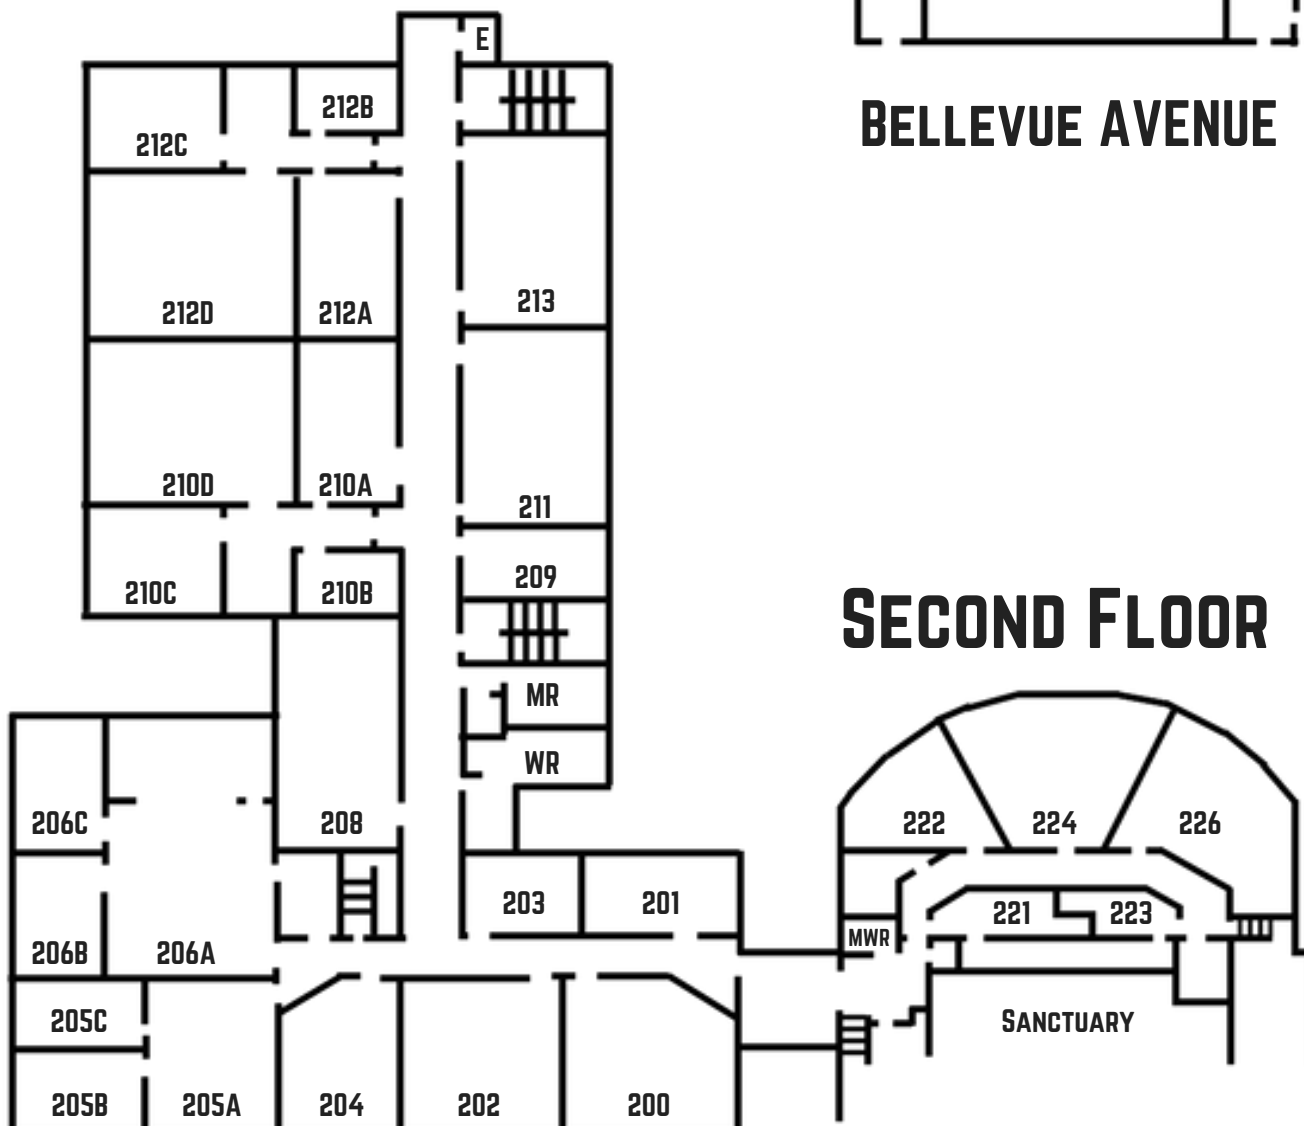

FIRST
BAPTIST
CHURCH
DUBLIN

CAMPUS MAP

← FAMILY CENTER/JOY HOUSE

M
A
I
D
E
N

L
A
N
E

N
C
H
U
R
C
H

S
T
R
E
E
T

BELLEVUE AVENUE

MAP KEY

- 100 - Prayer Room
- 102 - Children's Library
- 103 - Library
- 104 - Nursing Room
- 105A-E - Nursery
- 108/110 - Fellowship Hall
- 109 - Kitchen
- 120 - Music Suite
- 201-205 - Kid's Sunday School
- 206A-C - Kid's Worship Room