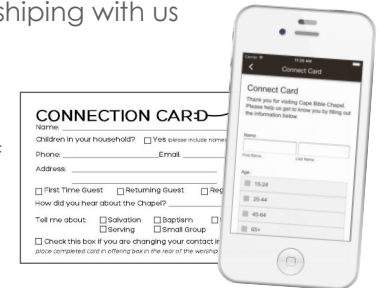

If you'd like to help, volunteers are needed to help with hospitality, security, tickets, merchandise, and as stagehand or loaders. Contact Jeff or Jessie through The Chapel office.

Presale tickets on sale NOW through 10:00pm tonight. Use the password BELIEVE. Find the event on facebook or visit capebiblechapel.org/events for link.

Please take a few minutes to fill out a **Connect Card**, located in the back of the pew (or on our app), and drop it into one of the offering boxes or stop by our Connection Corner in the lobby. We would love to get to know you, pray for your needs, and help you find a church home.