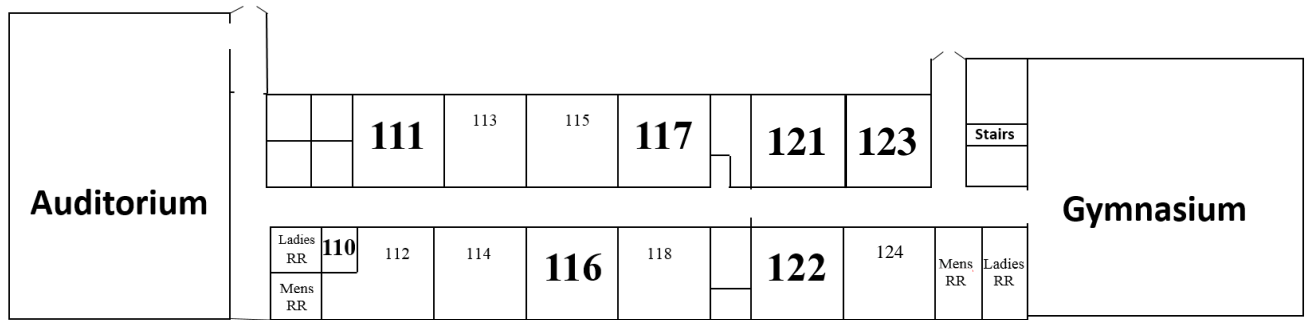

Awards Ceremony – 4:45 - 6:15 P.M. in Auditorium

Competition Room Locations

Upstairs

Choir Warm-up Rm. - 111

Art - Upstairs in 210 and 212

Solo/Small Group Warm-up Rm. - 110

Participating Schools:

ACS - Anchored Christian School