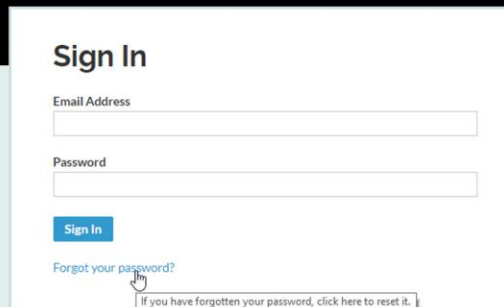

Can't remember your password?

You can click the forget password link from the Realm sign-in screen or contact the church office so we can help you reset your password.