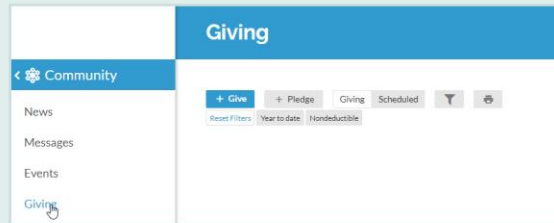

Create your Realm profile

With a profile, you'll manage your giving as recurring and one-time donations.

If you have an email address on file with the church, you received a Realm invitation via email.

Join your church family online!

Our church has its own online community and would like you to join.

Just click here: <https://onrealm.org/ChurchName>

If you have trouble opening the link, please make sure you are using the latest version of your browser.

Sincerely,

Your friends at church

1. Click the link in the email you received to create a Realm password.
2. You will then receive a verification email in which you need to click a link to verify your account.
3. Confirm your birthday or phone number on the webpage that opens from that link.

You can now sign into **Realm using the link on our website or at <https://onrealm.org/>**. Enter your email address, the one at which you received the invitation, and the password you created.

Didn't receive an email invitation? Contact the church office to confirm your email address, and we'll gladly send you an invite.

Set Up Recurring Donations

1. Sign in to Realm from our website or at onrealm.org.
2. Click the **Giving** button on the left side of the screen under **Community**