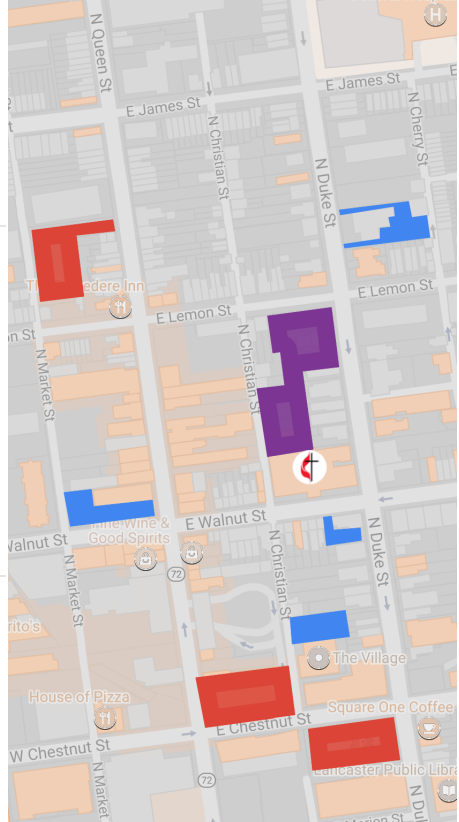

Lancaster FUMC Parking

Primary Locations

-  First United Methodist
-  Lanc Co Convention Center
-  Lancaster Amtrak Station

Parking Lots: Blue=Sunday ONLY

-  Atlee Hall, LLP
-  Jack Williams Tire Lot
-  The Village Nightclub Lot
-  FUMC Parking Lot
-  Haggarty & Silverman Lot

Parking Garages: Red

-  Duke St. Parking Garage
-  Red Rose Parking Garage
-  N. Queen St. Parking Garage
-  Water St. Parking Garage
-  Prince St. Parking Garage
-  Penn Square Parking Garage
-  Central Parking Garage
-  E. King St. Parking Garage
-  Mifflin St. Parking Lot

Online Map:

<http://bit.ly/FUMC2park>

WELCOME ALL!

A map to help you find available parking in Lancaster, PA around the First United Methodist Church, corner of Duke and Walnut St.