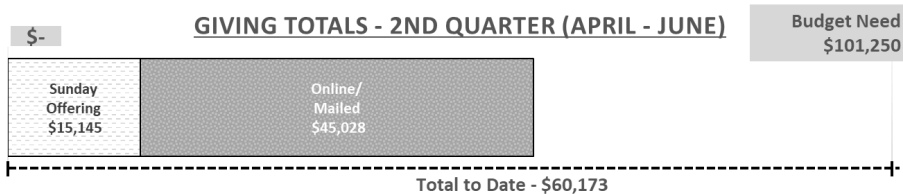

Contact Ascension Leadership:

Michael Kytka, Pastor	pastormichaelkytka@gmail.com
Eric Chacon, Elder	chaconeric@gmail.com
Steven Connor, Elder	connor.steven@gmail.com
Sibernie Morrison, Prayer Team	morrison sibernie@yahoo.com
Roseann Kytka, Childhood Ed. & Logistics	roseannkytka@gmail.com
Paul Alvarez, Worship Music	paul.alvarez@ascensionforesthills.org
Joanne Lu, Worship Logistics	joanne@ascensionforesthills.org
Linda Thong, Sunday Hospitality	lthong05@gmail.com

Learn More About Ascension Church

Website: www.discoverascension.net
Facebook: /AscensionForestHills
Instagram: @ascensionforesthills
Twitter: @AscensionFoHi

Scan for
Digital
Connection
Card

The Spirit-filled life is not a special experience for a few saints, but a daily availability to God for humble, practical obedience.
– John Stott

The daily fullness of the Spirit is not a luxury for the spiritual elite, but the normal condition of the believer.
– R.A. Torrey

Mission of Ascension Church

Ascension Church is a faith community in the Forest Hills area of Queens and seeks to be an intellectually-engaging and spiritually-edifying resource to connect individuals and families to God through the gospel (good news) of Jesus Christ. We wish to be the church for believers, seekers, skeptics, strugglers, and those who rarely or occasionally attend church.