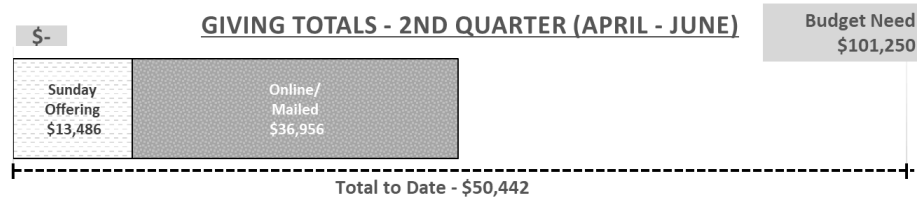

MEMBERS PRAYER MEETING: Join us the third Sunday of each month at 10 am to pray for our country, our church, and personal needs. Email Sibernie Morrison at morrison sibernie@yahoo.com or indicate your interest on the Connection Card.

ASCENSION COMMUNITY WHATSAPP CHAT: Join the Ascension Community WhatsApp Group Chat. Indicate interest on the Connection Card, or email beth.connor@ascensionforesthills.org

ASCENSION WOMEN'S GROUP WHATSAPP CHAT: Join the women of Ascension on WhatsApp! Indicate interest on the Connection Card, or email roseannkytka@gmail.com.

YOUNG ADULTS AND PROFESSIONALS (YAP): We're a community that aims to bring together young individuals (ages 18 - early 30s) who are curious about, exploring, or are believers in the Christian faith. Email lizmoy@ascensionforesthills.org to learn more!

ASCENSION CHURCH

Sunday, May 31

First Sunday After Pentecost

Contact Ascension Leadership:

Michael Kytka, Pastor	pastormichaelkytka@gmail.com
Eric Chacon, Elder	chaconeric@gmail.com
Steven Connor, Elder	connor.steven@gmail.com
Sibernie Morrison, Prayer Team	morrison sibernie@yahoo.com
Roseann Kytka, Childhood Ed. & Logistics	roseannkytka@gmail.com
Paul Alvarez, Worship Music	paul.alvarez@ascensionforesthills.org
Joanne Lu, Worship Logistics	joanne@ascensionforesthills.org
Linda Thong, Sunday Hospitality	lthong05@gmail.com

Learn More About Ascension Church

Website: www.discoverascension.net
Facebook: /AscensionForestHills
Instagram: @ascensionforesthills
Twitter: @AscensionFoHi

Scan for Digital Connection Card

The human heart is a perpetual idol factory.
– John Calvin

Whatever controls us is our lord. The person who seeks power is controlled by power. The person who seeks acceptance is controlled by the people he or she wants to please. We do not control ourselves. We are controlled by the lord of our lives.
– Rebecca Pippert

Mission of Ascension Church

Ascension Church is a faith community in the Forest Hills area of Queens and seeks to be an intellectually-engaging and spiritually-edifying resource to connect individuals and families to God through the gospel (good news) of Jesus Christ. We wish to be the church for believers, seekers, skeptics, strugglers, and those who rarely or occasionally attend church.