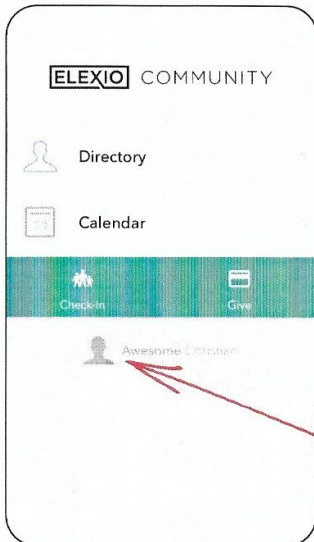

STAY CONNECTED WITH OUR MOBILE APP

Install the App

1. Open App Store (iPhone) or Play Store (Samsung) on your phone
2. Search for **Elexio Community**
3. Install and open the app
4. Replace **domain** with **rolcf**
5. Existing user: type in your current email and password
6. New user: create an account. We recommend using the same email we have on record for you if possible. If you get a message that says email already in use, then click on “Forgot Password?” and your login info will be emailed to you.

Using the App

Directory: view our church directory

Calendar: Find events to participate in

Give: use the mobile app to give or set up recurring giving

Check-In: Use mobile check in for your kids

Profile: View or update your family contact information.