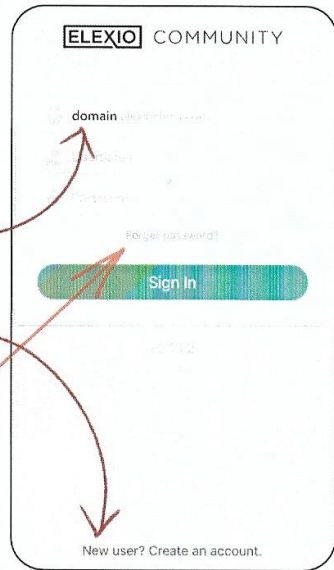

STAY CONNECTED WITH OUR MOBILE APP

Install the App

1. Open App Store (iPhone) or Play Store (Samsung) on your phone
2. Search for **Elexio Community**
3. Install and open the app
4. Replace **domain** with **rolcf**
5. Existing user: type in your current email and password
6. New user: create an account. We recommend using the same email we have on record for you if possible. If you get a message that says email already in use, then click on “Forgot Password?” and your login info will be emailed to you.

Using the App

Directory: view our church directory

Calendar: Find events to participate in

Give: use the mobile app to give or set up recurring giving

Check-In: Use mobile check in for your kids

Profile: View or update your family contact information.