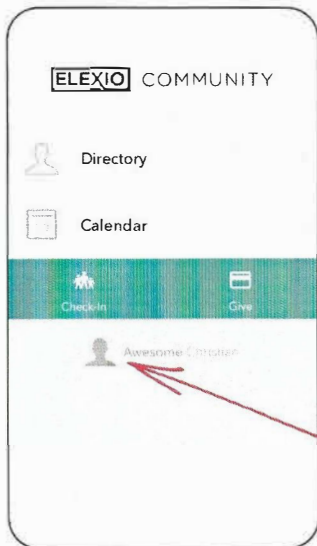

STAY CONNECTED WITH OUR MOBILE APP

Install the App

1. Open App Store (iPhone) or Play Store (Samsung) on your phone
2. Search for **Elexio Community**
3. Install and open the app
4. Replace **domain** with **rolcf**
5. Existing user: type in your current email and password
6. New user: create an account. We recommend using the same email we have on record for you if possible. If you get a message that says email already in use, then click on “Forgot Password?” and your login info will be emailed to you.

Using the App

Directory: view our church directory

Calendar: Find events to participate in

Give: use the mobile app to give or set up recurring giving

Check-In: Use mobile check in for your kids

Profile: View or update your family contact information.