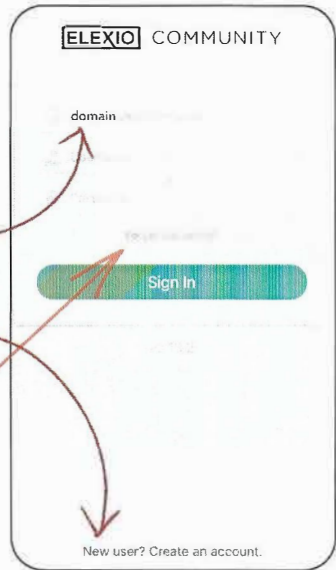

We Hope You Enjoyed Life Group Sunday and are Considering Joining a Group. For more information, check out the rolcf.net website under the "Get Involved" section.

Stay Connected this Fall! Download our church mobile app "Elexio Communities" to stay connected with others, view events and maintain your giving while away (directions attached). Also, visit the rolcf.net website to watch our latest sermons or subscribe to "The River of Life" Facebook page.

STAY CONNECTED WITH OUR MOBILE APP

Install the App

1. Open App Store (iPhone) or Play Store (Samsung) on your phone
2. Search  for **Elexio Community**
3. Install and open the  app
4. Replace **domain** with **rolcf**
5. Existing user: type in your current email and password
6. New user: create an account. We recommend using the same email we have on record for you if possible. If you get a message that says email already in use, then click on “Forgot Password?” and your login info will be emailed to you.