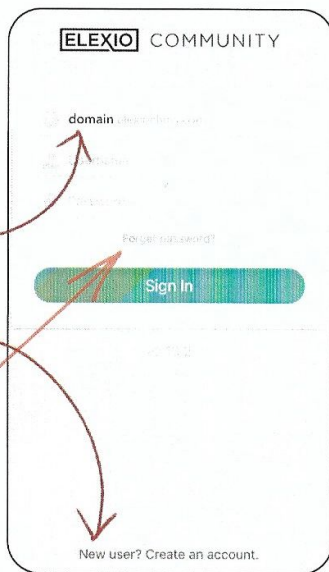

September 20TH There will be no Thursday Night Prayer Service.

October 26-27TH Men’s Retreat Save-the-Dates! at Camp Hume in Monterey, MA. Details coming soon.

Stay Connected this Fall! Download our church mobile app “Elexio Communities” to stay connected with others, view events and maintain your giving while away (directions attached). Also, visit the rolcf.net website to watch our latest sermons or subscribe to “The River of Life” Facebook page.

STAY CONNECTED WITH OUR MOBILE APP

Install the App

1. Open App Store (iPhone) or Play Store (Samsung) on your phone
2. Search  for **Elexio Community**
3. Install and open the  app
4. Replace **domain** with **rolcf**
5. Existing user: type in your current email and password
6. New user: create an account. We recommend using the same email we have on record for you if possible. If you get a message that says email already in use, then click on “Forgot Password?” and your login info will be emailed to you.