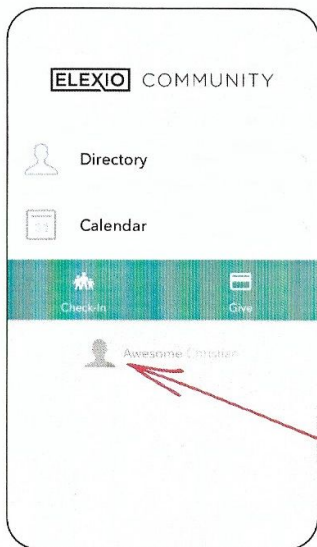

September 20TH There will be no Thursday Night Prayer Service.

October 26-27TH Men’s Retreat Save-the-Dates! at Camp Hume in Monterey, MA. Details coming soon.

Stay Connected this Fall! Download our church mobile app “Elexio Communities” to stay connected with others, view events and maintain your giving while away (directions attached). Also, visit the rolcf.net website to watch our latest sermons or subscribe to “The River of Life” Facebook page.

STAY CONNECTED WITH OUR MOBILE APP

Install the App

1. Open App Store (iPhone) or Play Store (Samsung) on your phone
2. Search  for **Elexio Community**
3. Install and open the  app
4. Replace **domain** with **rolcf**
5. Existing user: type in your current email and password
6. New user: create an account. We recommend using the same email we have on record for you if possible. If you get a message that says email already in use, then click on “Forgot Password?” and your login info will be emailed to you.