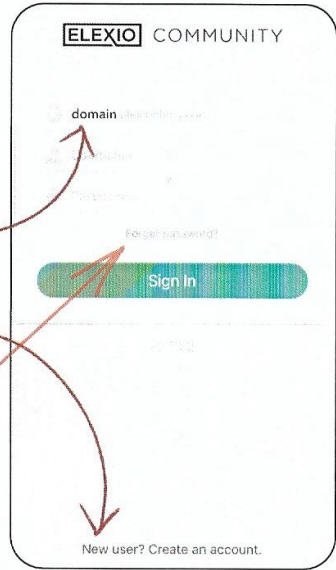

STAY CONNECTED WITH OUR MOBILE APP

Install the App

1. Open App Store (iPhone) or Play Store (Samsung) on your phone
2. Search 🔍 for **Elexio Community**
3. Install and open the app
4. Replace **domain** with **rolcf**
5. Existing user: type in your current email and password
6. New user: create an account. We recommend using the same email we have on record for you if possible. If you get a message that says email already in use, then click on “Forgot Password?” and your login info will be emailed to you.

Using the App

Directory: view our church directory

Calendar: Find events to participate in

Give: use the mobile app to give or set up recurring giving

Check-In: Use mobile check in for your kids

Profile: View or update your family contact information.