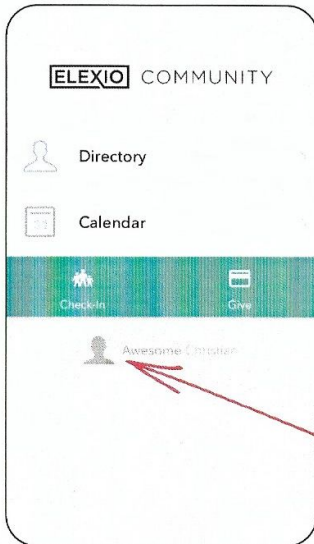

STAY CONNECTED WITH OUR MOBILE APP

Install the App

1. Open App Store (iPhone) or Play Store (Samsung) on your phone
2. Search 🔍 for **Elexio Community**
3. Install and open the app
4. Replace **domain** with **rolcf**
5. Existing user: type in your current email and password
6. New user: create an account. We recommend using the same email we have on record for you if possible. If you get a message that says email already in use, then click on “Forgot Password?” and your login info will be emailed to you.

Using the App

Directory: view our church directory

Calendar: Find events to participate in

Give: use the mobile app to give or set up recurring giving

Check-In: Use mobile check in for your kids

Profile: View or update your family contact information.