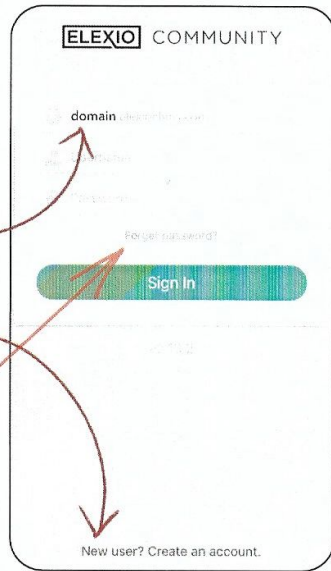

10 Days of Prayer - Save the Dates!!! September 10-19TH The River will be partnering with this national prayer initiative by hosting ten nights of prayer devoted to praying for each of our towns in Tolland County and our state / nation. We encourage you to set aside the time now for these powerful, mountain moving prayer nights.

Stay Connected this Summer! Download our church mobile app "Elexio Communities" to stay connected with others, view events and maintain your giving while away (directions attached). Also, visit the rolcf.net website to watch our latest sermons or subscribe to "The River of Life" Facebook page.

**Would you like to receive our bulletin via email or text message? Please let us know by filling out a connect card or visit our events page online.*

STAY CONNECTED WITH OUR MOBILE APP

Install the App

1. Open App Store (iPhone) or Play Store (Samsung) on your phone
2. Search  for **Elexio Community**
3. Install and open the  app
4. Replace **domain** with **rolcf**
5. Existing user: type in your current email and password
6. New user: create an account. We recommend using the same email we have on record for you if possible. If you get a message that says email already in use, then click on “Forgot Password?” and your login info will be emailed to you.