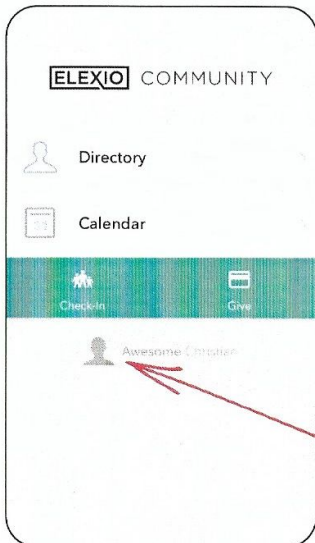

10 Days of Prayer - Save the Dates!!! September 10-19TH The River will be partnering with this national prayer initiative by hosting ten nights of prayer devoted to praying for each of our towns in Tolland County and our state / nation. We encourage you to set aside the time now for these powerful, mountain moving prayer nights.

Stay Connected this Summer! Download our church mobile app "Elexio Communities" to stay connected with others, view events and maintain your giving while away (directions attached). Also, visit the rolcf.net website to watch our latest sermons or subscribe to "The River of Life" Facebook page.

**Would you like to receive our bulletin via email or text message? Please let us know by filling out a connect card or visit our events page online.*

STAY CONNECTED WITH OUR MOBILE APP

Install the App

1. Open App Store (iPhone) or Play Store (Samsung) on your phone
2. Search  for **Elexio Community**
3. Install and open the  app
4. Replace **domain** with **rolcf**
5. Existing user: type in your current email and password
6. New user: create an account. We recommend using the same email we have on record for you if possible. If you get a message that says email already in use, then click on “Forgot Password?” and your login info will be emailed to you.