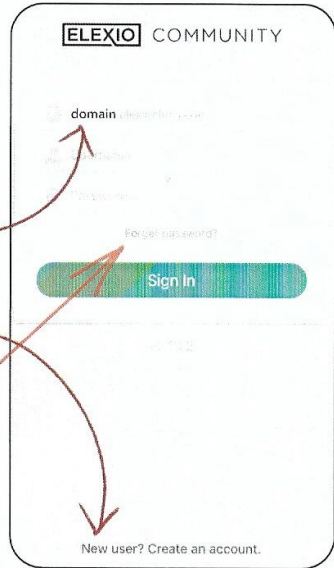

STAY CONNECTED WITH OUR MOBILE APP

Install the App

1. Open App Store (iPhone) or Play Store (Samsung) on your phone
2. Search for **Elexio Community**
3. Install and open the app
4. Replace **domain** with **rolcf**
5. Existing user: type in your current email and password
6. New user: create an account. We recommend using the same email we have on record for you if possible. If you get a message that says email already in use, then click on “Forgot Password?” and your login info will be emailed to you.

Using the App

Directory: view our church directory

Calendar: Find events to participate in

Give: use the mobile app to give or set up recurring giving

Check-In: Use mobile check in for your kids

Profile: View or update your family contact information.