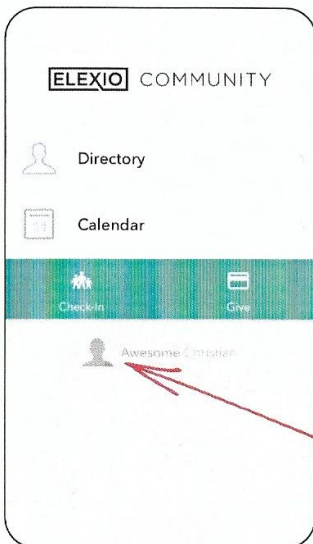

STAY CONNECTED WITH OUR MOBILE APP

Install the App

1. Open App Store (iPhone) or Play Store (Samsung) on your phone
2. Search for **Elexio Community**
3. Install and open the app
4. Replace **domain** with **rolcf**
5. Existing user: type in your current email and password
6. New user: create an account. We recommend using the same email we have on record for you if possible. If you get a message that says email already in use, then click on “Forgot Password?” and your login info will be emailed to you.

Using the App

Directory: view our church directory

Calendar: Find events to participate in

Give: use the mobile app to give or set up recurring giving

Check-In: Use mobile check in for your kids

Profile: View or update your family contact information.