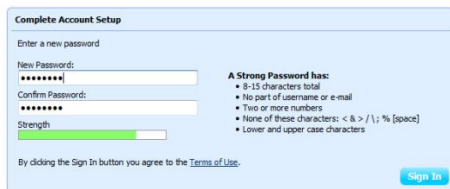

Click Sign In after creating your Password to start using Access ACS!

In the future you will use your e-mail as your username. It is not case-sensitive. Your password is case-sensitive.