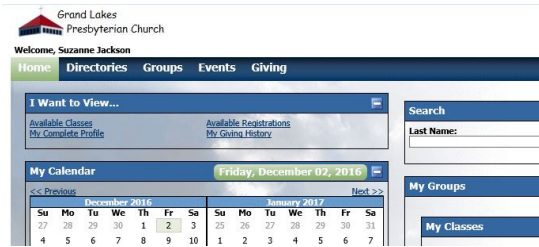

Once logged in HOME VIEW

Check out:
Available Classes to participate in
Register for Events (Available Registrations)
My Profile-review or update your info
My Giving History

From the Main Overview, you can also.....