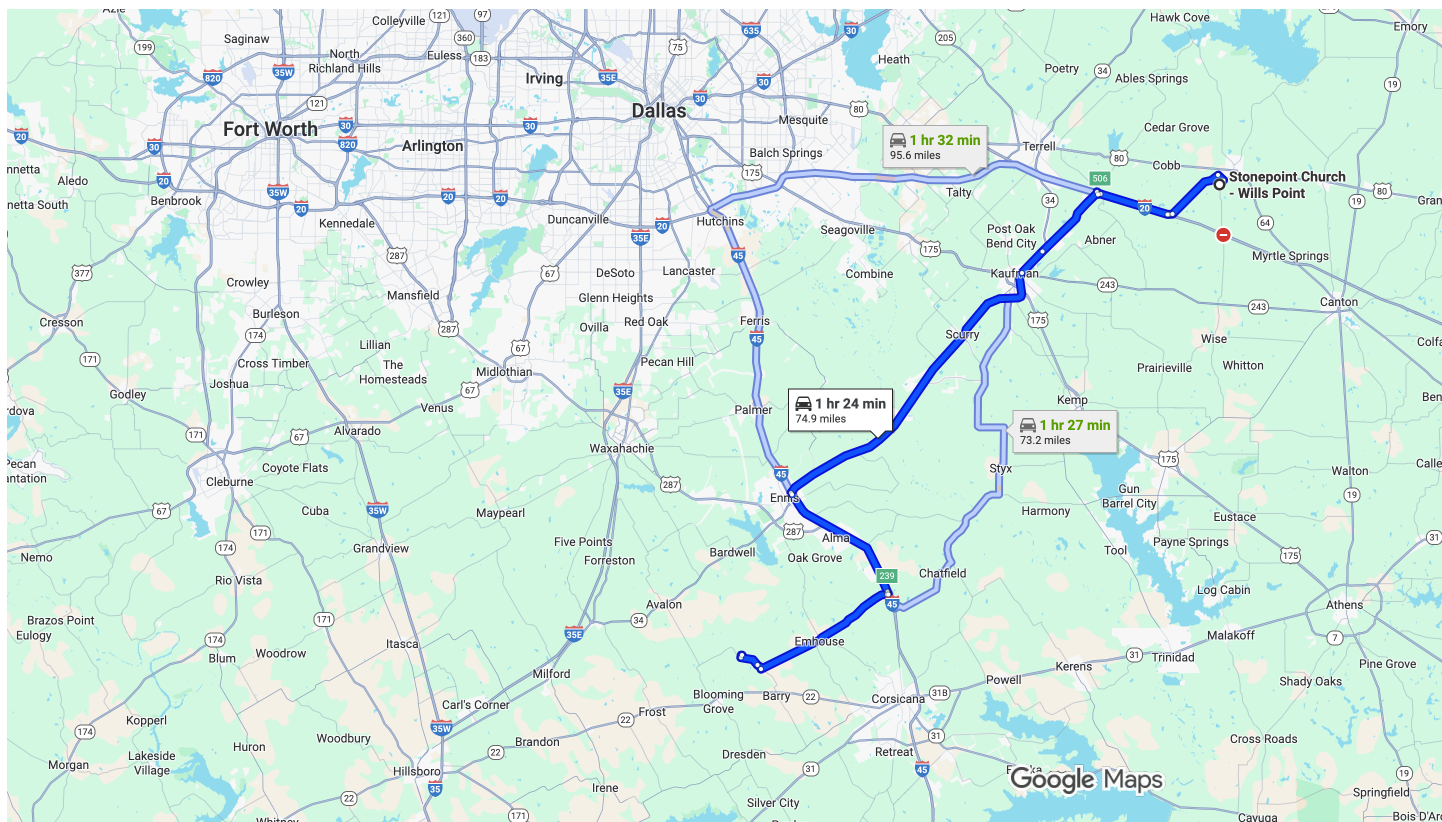

75169 to Retreat Blooming Grove | A Retreat DFW Experience, 9212 NW County Rd 1343, Blooming Grove, TX 76626

Map data ©2025 Google 5 mi

**Stonepoint Church - Wills Point**

17588 FM 47, Wills Point, TX 75169

**Get on I-20 W in Kaufman County from FM2965 S**

- 8 min (6.4 mi)
- ↑ 1. Head north on FM 47 N toward Co Rd 3901
- 0.5 mi
- ↶ 2. Turn left onto Co Rd 3901
- 0.6 mi
- ↶ 3. Turn left onto Co Rd 2965/FM2965 S
- 1 Continue to follow FM2965 S
- 4.9 mi
- ↷ 4. Turn right (signs for I-20 W)
- 0.3 mi
- ↗ 5. Take the ramp onto I-20 W
- 0.1 mi

**Follow I-20 W to Farm to Market 429. Take exit 506 from I-20 W**

- 5 min (5.9 mi)
- ↗ 6. Merge onto I-20 W
- 5.6 mi
- ↷ 7. Take exit 506 for Farm to Market Rd 429 toward Farm to Market Rd 2728/College Mound Rd
- 0.3 mi

**Follow FM2728 to TX-34 S**

- 8 min (6.8 mi)

- ↶ 8. Turn left onto Farm to Market 429  
0.2 mi
- ↷ 9. Turn right at the 1st cross street onto FM2728  
6.5 mi

Follow TX-34 S and I-45 S to SW McKinney St in Rice.