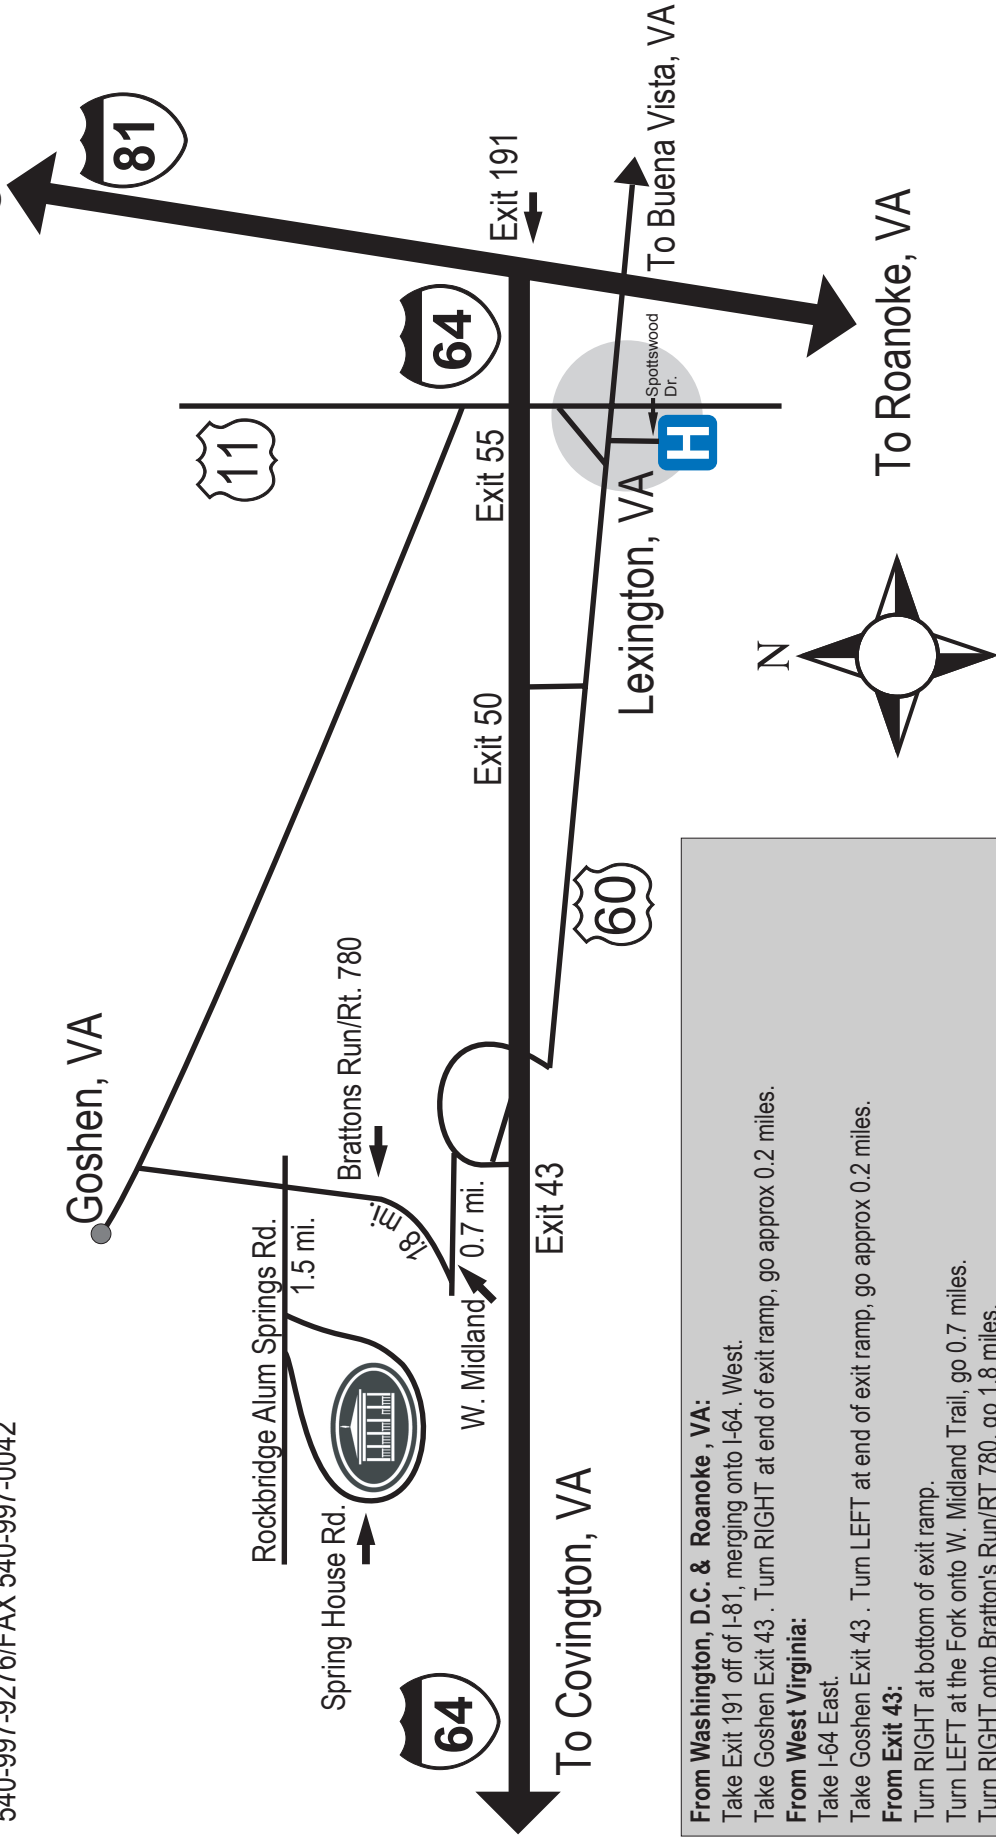

Directions To Young Life's Rockbridge Alum Springs

170 Spring House Road

Goshen, VA 24439

540-997-9276/FAX 540-997-0042

To Harrisonburg, VA
& Washington, D.C.

From Washington, D.C. & Roanoke, VA:
 Take Exit 191 off of I-81, merging onto I-64. West.
 Take Goshen Exit 43. Turn RIGHT at end of exit ramp, go approx 0.2 miles.

From West Virginia:
 Take I-64 East.
 Take Goshen Exit 43. Turn LEFT at end of exit ramp, go approx 0.2 miles.

From Exit 43:
 Turn RIGHT at bottom of exit ramp.
 Turn LEFT at the Fork onto W. Midland Trail, go 0.7 miles.
 Turn RIGHT onto Bratton's Run/RT 780, go 1.8 miles.
 Turn LEFT onto Rockbridge Alum Springs Road (gravel), go 1.5 miles.
 Service Entrance: Turn LEFT at 1st Rockbridge sign and check in at the Office (2nd bldg on RIGHT).
 Guest Entrance: Pass 1st entrance and turn LEFT at the 2nd Rockbridge sign.