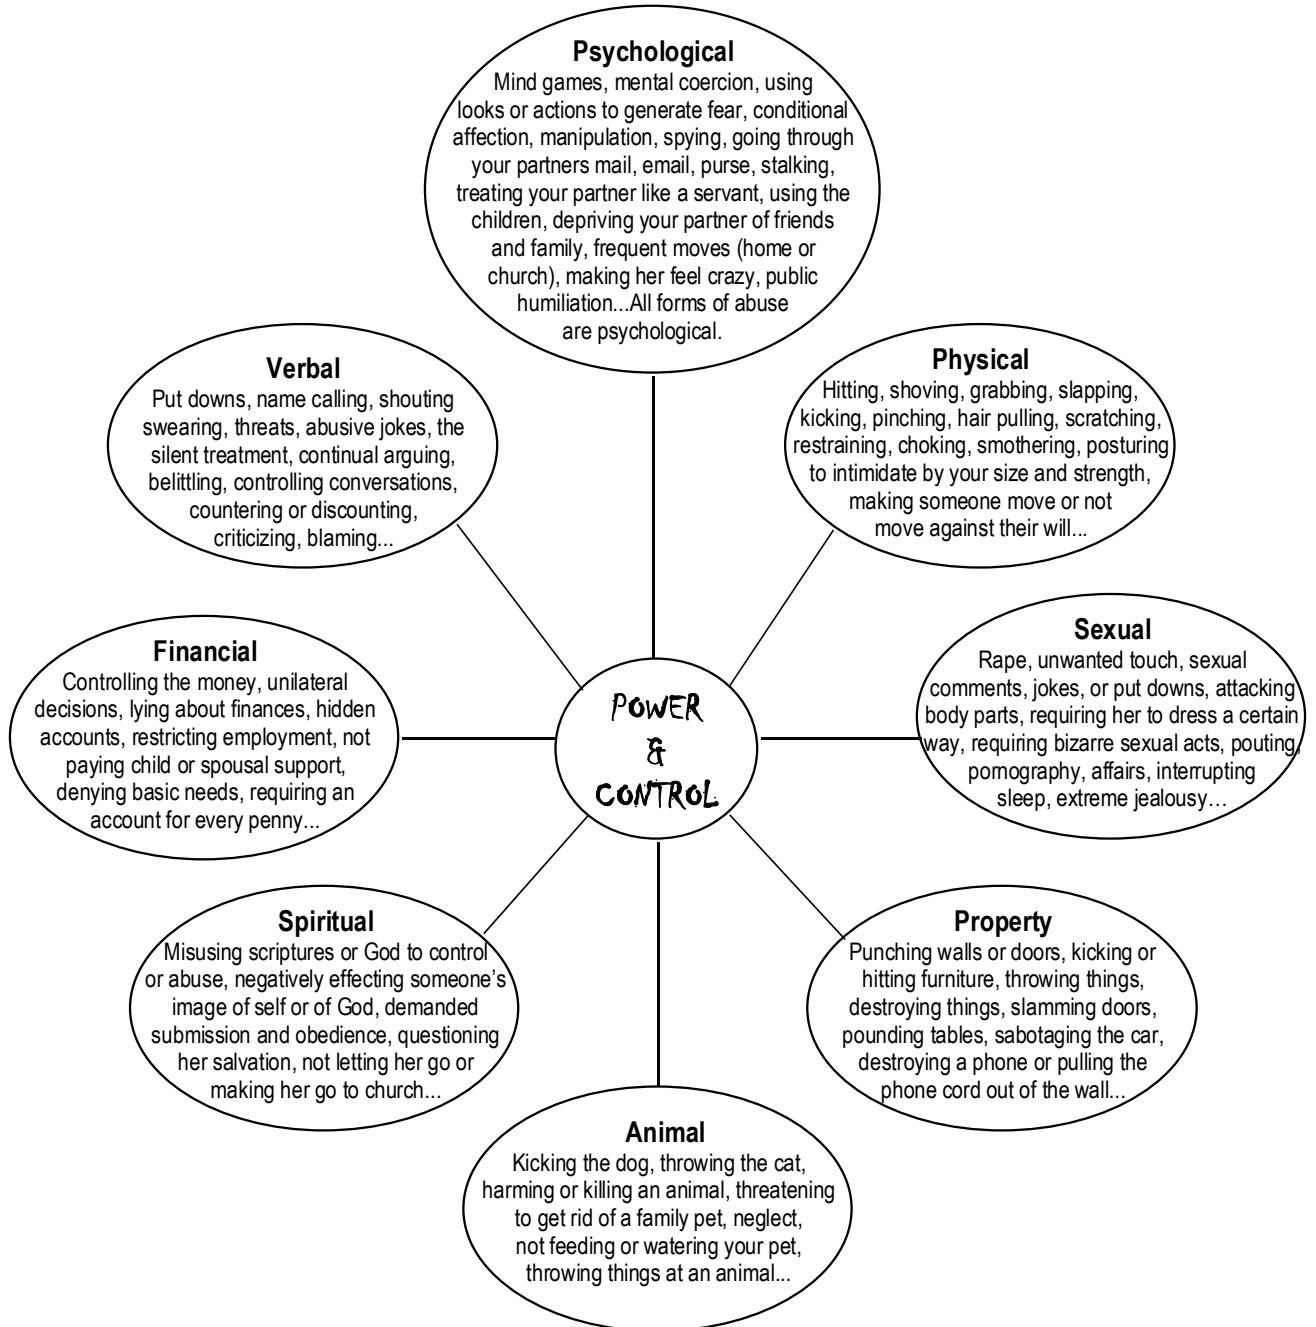

TYPES OF DOMESTIC ABUSE

Abuse Recovery Ministry & Services
PO Box 663, Hillsboro, OR 97123 * 503-846-9284

**Abuse is still abuse if all you do is change it's form.
Domestic abuse is a system of behaviors that gains you power and control over those closest to you.**