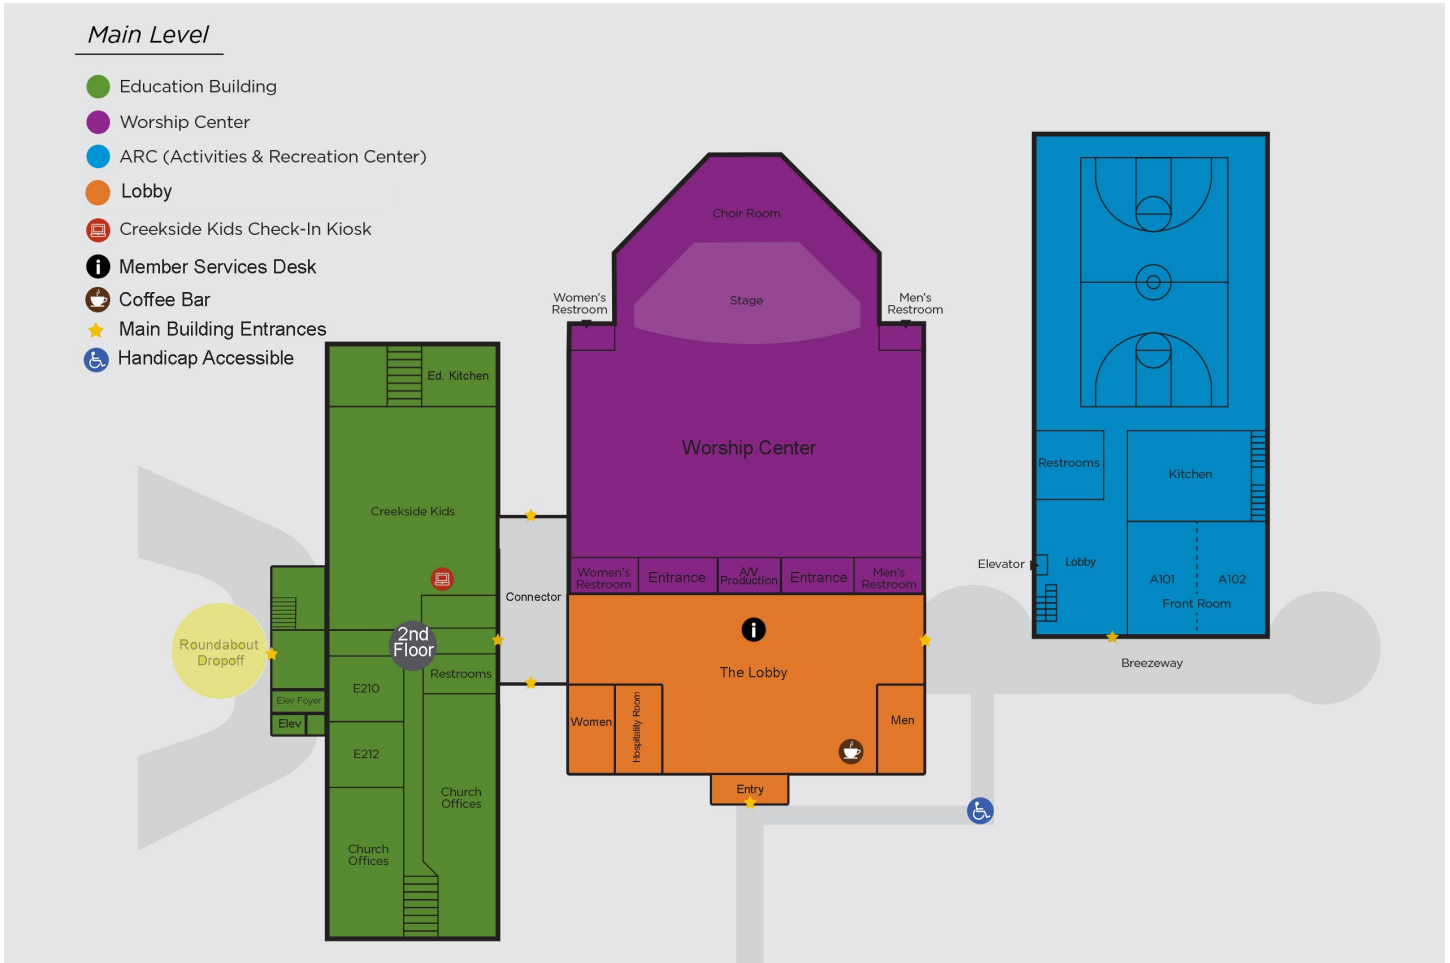

2017

Brushy Creek Baptist Church Taylors Campus Maps

4999 Old Spartanburg Road | Taylors, SC 29687

BrushyCreek.org |