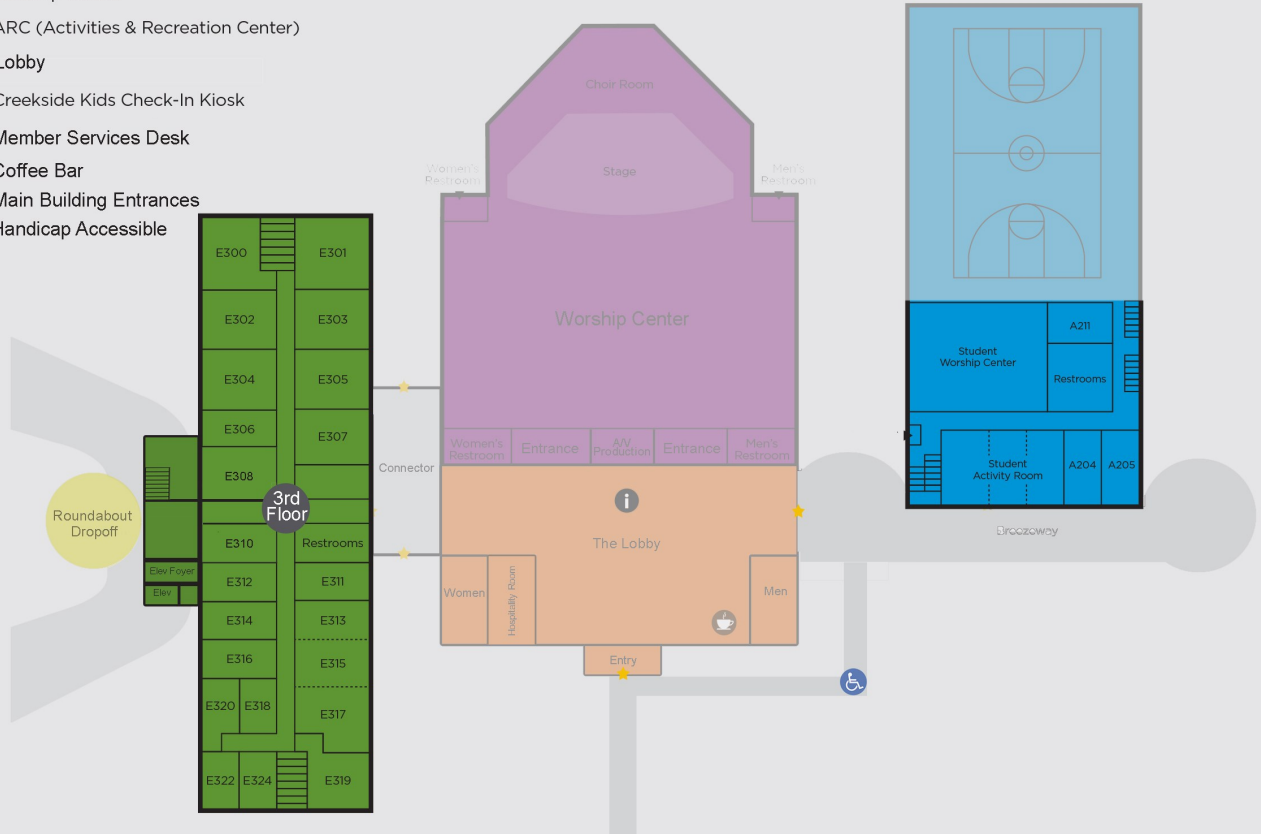

## Education Building and ARC - Upper Levels

- Education Building
- Worship Center
- ARC (Activities & Recreation Center)
- Lobby
-  Creekside Kids Check-In Kiosk
-  Member Services Desk
-  Coffee Bar
- ★ Main Building Entrances
-  Handicap Accessible

## Education Building - Lower Level

- Education Building
- Worship Center
- ARC (Activities & Recreation Center)
- Lobby
-  Creekside Kids Check-In Kiosk
-  Member Services Desk
-  Coffee Bar
- ★ Main Building Entrances
-  Handicap Accessible