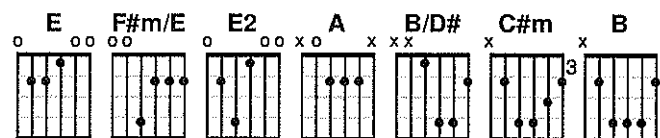

Chorus (2x)

Tag (4x)

Sing His praise a - gain, oh

Bridge (2x) > Chorus

Ending

Sing His praise a - gain

© 2019 Fellow Ships Music, So Essential Tunes (Admin. by Essential Music Publishing LLC) Shout MP Brio (Admin by Capitol CMG Publishing) Bethel Music Publishing. CCLI Song No. 7148549. This chart is the property of Daniel. Unauthorized distribution is prohibited. Words and music by Ben Fielding/Jason Ingram/Brian Johnson.