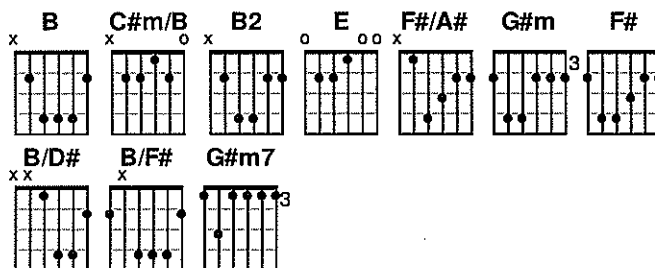

www.praisecharts.com/75043
Bethel Music/Jenn Johnson

Key: B · Time: 4/4

ll groove

Intro

B / C#m/B / | B / / B2 | B / C#m/B / | B /

Verse 1

B2 **B**
Oh the weight of His glory

E **B**
Oh the wonder of His grace

F#/A# **G#m**
The pow'r of salvation

F#
That pulled me from the grave

B/D#
This hope is not empty

E **G#m**
And forever He will reign

E **F#** **B**
He won't be put to shame

Chorus

E **B**
Oh my soul, sing to the God of the ages

F#/A# **G#m**
Sing to the Lord of cre - ation

F#
Sing His praise a - gain

B/D# **E**
Oh my soul

B
Sing like the heavens are waiting

F#/A# **G#m**
Roar like an army of angels

F#
Sing His praise a - gain

Verse 2

B
From the moment of rescue

E **B**
I have never been the same

F#/A# **G#m**
When His love took me captive

F#
And my sin was washed away

B/D#
Now I stand here for - given

E **G#m**
And I know that I am saved

E **F#** **B**
I won't be put to shame

Chorus

Bridge (2x)

B/D# **E** **B**
Re - member how our God has never failed

B/F# **F#**
Never failed us

B/D# **E** **G#m7**
Re - member that His name will make a way

F#
He'll make a way

B/D# **E**
From the cross to the grave

F# **G#m**
He is risen and He reigns

E **F#** **B**
Praise the Lord and sing His praise a - gain

Chorus (2x)

Tag (4x)

E **G#m** **F#**
Sing His praise a - gain, oh my soul

End (G)

© 2019 Fellow Ships Music, So Essential Tunes (Admin. by Essential Music Publishing LLC) Shout MP Brio (Admin by Capitol CMG Publishing) Bethel Music Publishing. CCLI Song No. 7148549. This chart is the property of Daniel. Unauthorized distribution is prohibited. Words and music by Ben Fielding/Jason Ingram/Brian Johnson.