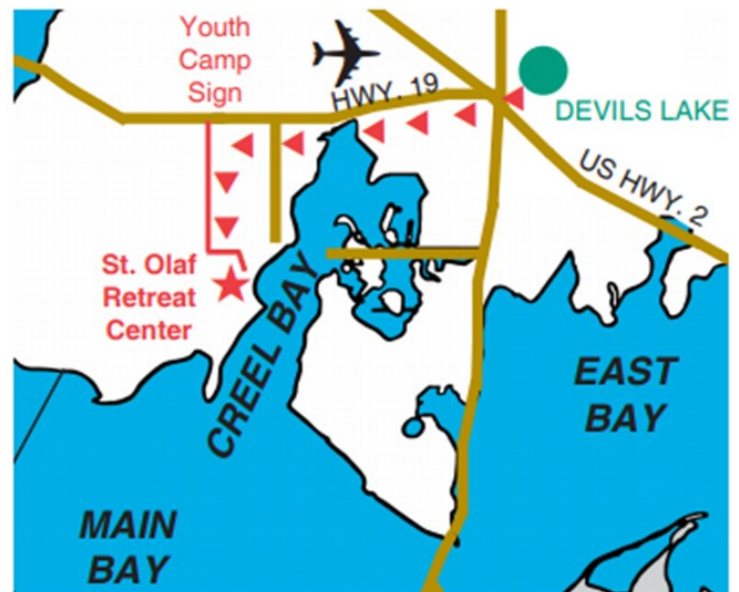

CONTINUING EDUCATION

Doctrine of Evil

Theodicy, Scapegoating, and Original Sin

Rev Dr Erick Thompson

Tuesday, April 9

11:00-3:00

\$25 cash/check at event

St Olaf Retreat Center

Register at 968-3105 or
pastorbonnie@dvl.midco.net

Lunch included

Directions from Devils Lake: Take Hwy 19 west past the airport to the Church Youth Camp sign & Woodland Resort sign. Turn left. Follow the road until you see a St. Olaf Retreat Center sign. Your only option will be to turn left at the sign. Continue to T in the road and turn left until you see another Retreat Center sign on your right. Turn into entry.