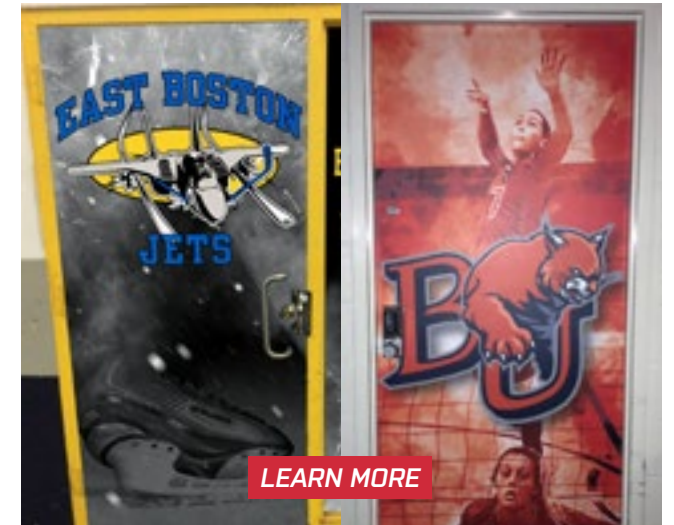

[LEARN MORE](#)

MONSTER NET-LOGOS

- Use nets to catch sponsors and brand your school
- Place behind goal posts for maximum exposure
- Finished with sturdy hems and grommets
- Great for generating sponsorship revenue
- Dye-sub printing provides great looking graphics

10'h x 10'w	$1,250 ea.
10'h x 20'w	$1,938 ea.
20'h x 20'w	$3,800 ea.