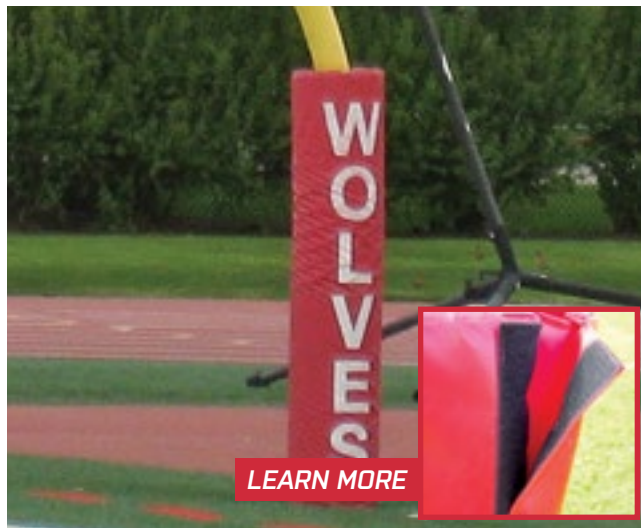

[LEARN MORE](#)

Outfield Padding

brandpad™ GRAPHIC WALL PADS

- 3/4" external grade plywood keeps pads firm
- Boosts team spirit & promotes safety
- Manufactured to the highest standards and tolerances
- 3" foam covered with heavy duty 18oz vinyl

Outfield Padding	Graphics	No Graphics
3'h x 4'w	$362	$254
4'h x 4'w	$422	$278
5'h x 4'w	$542	$362
6'h x 4'w	$588	$372
7'h x 4'w	$656	$404
8'h x 4'w	$710	$422