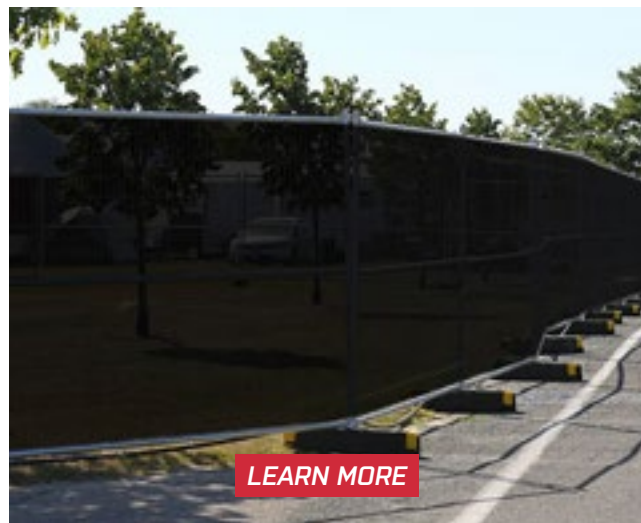

[LEARN MORE](#)

- Durable yet soft
- Easy to set-up and take down
- Colors: Red, Blue, or Green - includes yellow home run marker
- Pole spacing: 10' [standard] and 5' [reduces sagging]
- Can change outfield distance by adding or eliminating sections

	Poles every 10'	Poles every 5'
314' Kit	$2,165	$2,800
471' Kit	$2,773	$3,699
	Accessories	
Rubber Mallet	$55	
PVC Driving Tool	$25