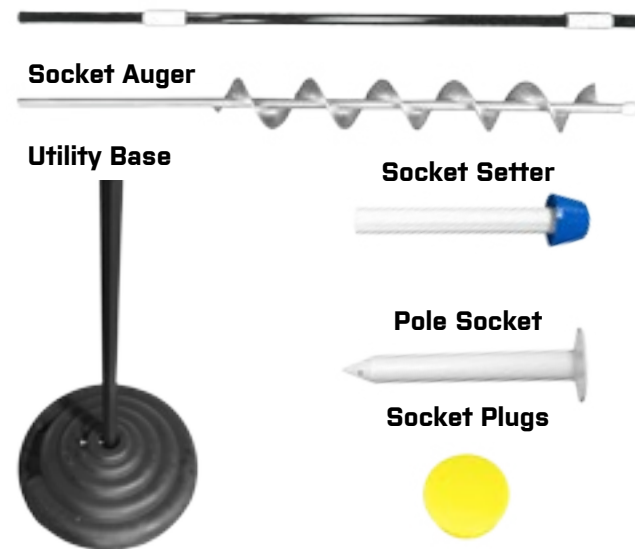

Fence Pole

Socket Auger	\$38 ea.
Socket Setter	\$5 ea.
Socket Plugs	\$2 ea.
Utility Base	\$49 ea.
Pole Socket	\$12 ea.
Fence Pole	\$22 ea.

Fence Pole 60" Event Fence, Poles with 2 hooks, 30mm, (1 1/4") diameter polycarbonate, Made for 4' fence and utility base, Comes with 2 graphic clips (black only).