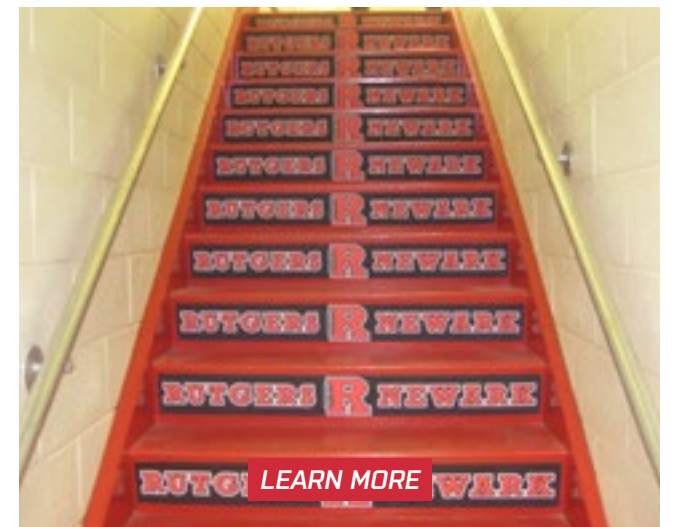

STAIRWAY STEP GRAPHICS

- Step up and brand your facility
- High impact way to brand or showcase sponsors
- Printed on 4.5 millimeter vinyl with ultra-brite inks
- Easy DIY installation
- Strong proprietary adhesive sticks to most materials
- Durable and easy to clean
- Resistant to corner roll or curling
- Individual step designs or full murals

5" h x 36" w	10	100+
	$18 ea.	$12 ea.