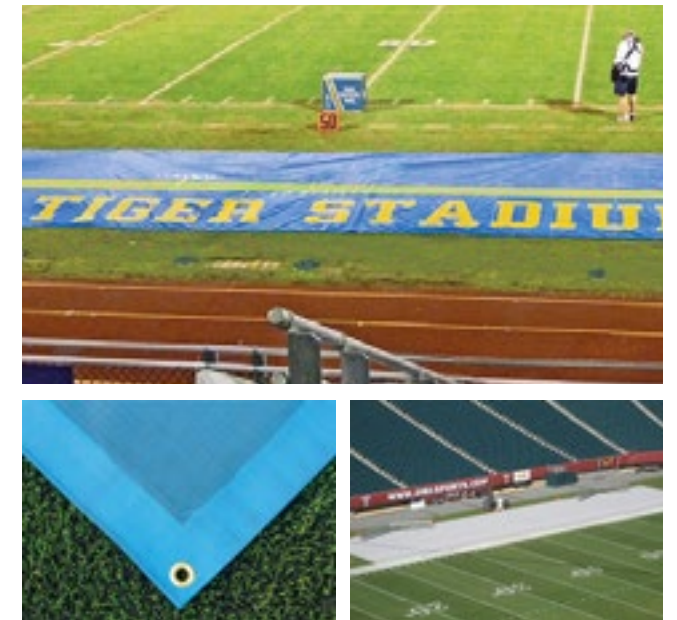

LEARN MORE

*Most products require a $79 set-up fee per-order and have custom sizes available, call 800.790.7611 for details

*Most products require a $79 set-up fee per-order and have custom sizes available, call 800.790.7611 for details