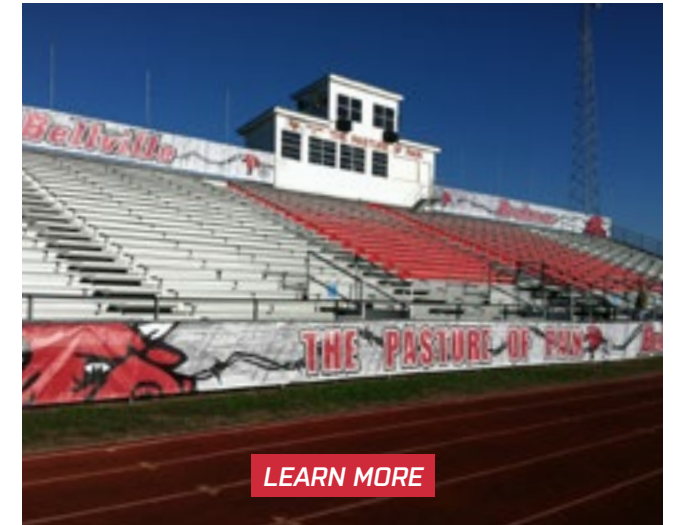

MonsterFlag™

FAN BANNERS

- Engage your fans and raise spirit
- Lightweight polyester flag material
- Dye sublimation printing for bright bold colors
- Reinforced hems for durability
- Wrinkle resistant and machine washable

	20'	50'	100'
10'	$1,558	$3,825	$6,088
20'	$3,100	$6,163	$14,150
30'	$3,708	$10,663	$18,513

Bleacher Skin™

BLEACHER GRAPHICS

- Dura-Seam hems & grommets every 12"
- 35% wind-pass through mesh material
- Tensioning system keeps graphics secure
- Ultra-brite inks make your graphics look dynamic

Fronts & Tops		Backs	
42" h x 120" w	750 Sq Ft	2,000 Sq Ft	
$175	$12,500	$25,000	
42" h x 300" w	1,000 Sq Ft	2,500 Sq Ft	
$414	$15,000	$30,000	
42" h x 600" w	1,500 Sq Ft	4,000 Sq Ft	
$811	$20,000	$35,000	

*Bleacher back price is an estimate that includes site survey & installation

Hall of Fame Wall

- Wonderwall Graphics System™
- Low profile infinity frame with dye-sub graphics
- Easy install around multi-media devices
- Striking textured architectural look
- Easy DIY installation on any wall
- Creative design to fulfill your vision or let our team wow you with their ideas

8'h x 20'w	$2,202	10'h x 30'w	$2,622
8'h x 30'w	$3,124	10'h x 40'w	$3,805
8'h x 40'w	$4,148	10'h x 50'w	$4,966

Stadium Section Covers

- Super durable, reinforced, vinyl mesh
- 35% wind-pass through
- UV protected inks resist color fade
- Reinforced with Dura-Seam hem technology
- Grommets every 12" or pole pockets
- Attach via bungee cords - installation

Height x Width			
20' x 20'	$1,427	30' x 30'	$3,089
20' x 30'	$2,103	30' x 40'	$4,095
20' x 40'	$2,779	30' x 50'	$5,091
		40' x 40'	$5,411
		40' x 50'	$6,727
		40' x 60'	$8,043

TCLIP™

BUILDING WRAPS