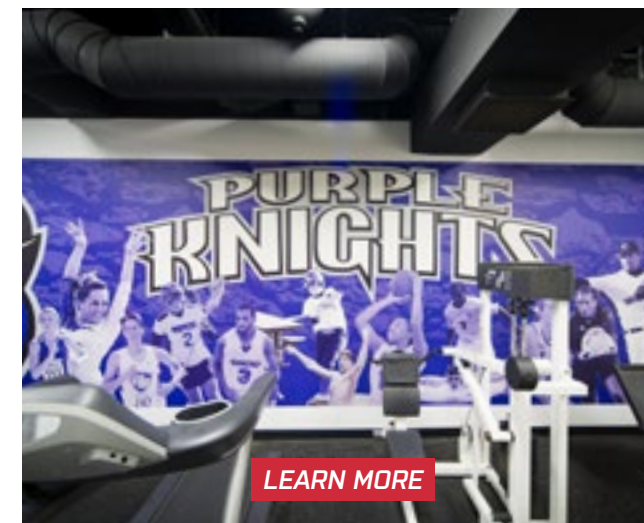

[LEARN MORE](#)

- Small to mid-sized indoor or outdoor framed graphics
- System works with vinyl or dye-sub graphics
- Aluminum frame with rubber tensioning clips
- Self tensioning keeps graphics taught
- Graphics printed with state of the art latex technology
- Easy DIY installation

Height x Width					
5' x 10'	$1,324	8' x 10'	$1,846	10' x 10'	$2,122
5' x 20'	$2,267	8' x 20'	$2,900	10' x 20'	$3,630
5' x 30'	$3,209	8' x 30'	$4,149	10' x 30'	$5,137
5' x 40'	$3,957	8' x 40'	$5,397	10' x 40'	$6,450