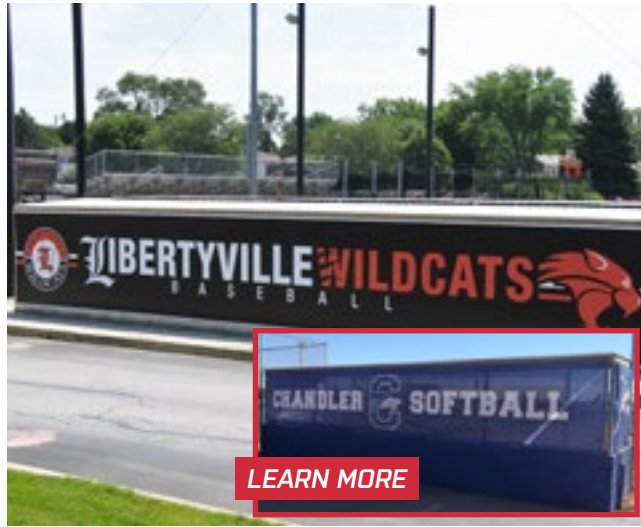

DUGOUTSKIN™

DUGOUT GRAPHICS

- Can be used inside and outside your dugout
- Banner slides into track for easy installation
- Customizes your dugouts and promotes your brand
- Uses Dura-Trac™ for walls & Dura-Mesh™ for chain-link
- Easy DIY Installation

Dura-Trac Banner Installation System				
	10'w	20'w	30'w	40'w
3'h	$486.90	$840.90	$1,242.90	$1,596.90
4'h	$544.20	$943.20	$1,390.20	$1,798.20

Dura-Mesh Fence Screens				
	10'w	20'w	30'w	40'w
6'h	$267.20	$506.20	$745.20	$984.20
8'h	$340.60	$643.60	$946.60	$1,249.60

[LEARN MORE](#)

Backstop Padding

brandpad™ GRAPHIC WALL PADS

- 2" Foam covered with heavy duty 18oz vinyl
- Promotes safety and brands your facility
- Boosts team pride/school spirit
- Manufactured to the highest standards & tolerances
- Designed specifically for graphics

2" Foam with flap & grommets

Backstop Padding	Graphics	No Graphics
2'h x 10'w	$380	$230
3'h x 10'w	$520	$310
4'h x 10'w	$676	$406
5'h x 10'w	$832	$490