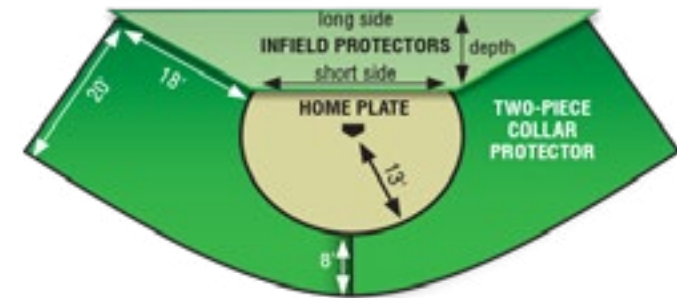

Batting Practice Protectors

Vinyl Mesh	8 oz.	14 oz.
15' Deep x 20' Short x 50' Long	$591	$833.75
15' Deep x 26' Short x 56' Long	$682.75	$901.50
20' Deep x 24' Short x 64' Long	$866.50	$1,155
25' Deep x 20' Short x 70' Long	$1,071	$1,477.75
Collar Protector - 20' x 18' x 8'	$1,734	

8 oz.	Red	Maroon	Orange	Yellow	Forest Green	Kelly Green
Navy Blue	Royal Blue	Carolina Blue	Purple	Tan	Gray	White
Black	Brown					

14 oz.	Red	Maroon	Orange	Yellow	Dark Green	Kelly Green
Navy Blue	Royal Blue	Carolina Blue	Purple	Light Gray	White	Black

Ball Field Covers

- Weighted hem keeps cover in place
- Protects your field and keeps it game ready
- Easy to handle
- All covers are waterproof/rot-resistant

Rain Spot Covers	6 oz. Poly	8 oz. Poly	18 oz. Vinyl
20' Pitchers Mound	Standard	Standard	Standard
	$210	$275	$499.25
	Weighted	Weighted	Weighted
30' Home Plate	Standard	Standard	Standard
	$454	$619.50	$1,108
	Weighted	Weighted	Weighted
Bases Only	Standard	Standard	Standard
	$175	$265	$399.50

6-8 oz. Poly Colors
Silver White Silver Black White White

18 oz. Vinyl Colors
Red Maroon Orange Yellow Maple Green Kelly Green Navy Blue
Royal Blue Sky Blue Purple Tan Gray White Black