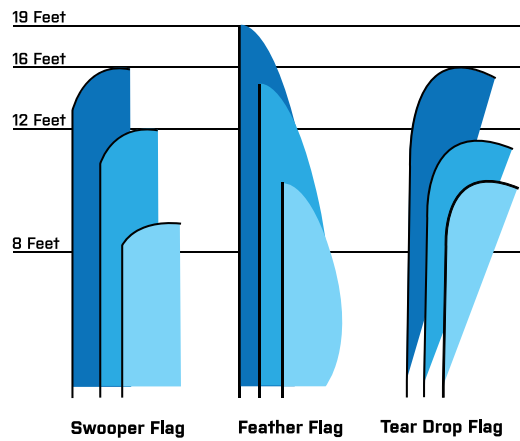

- Premium flags give double the exposure
- Direct to fabric printing with superior color
- 3-section pole with X-base or ground spike
- 3-Styles: Bow, Feather, and Swooper
- Great for advertising, branding, or recognition
- Provides "mirrored" image on the reverse side
- Deluxe hardware

	1-5	6-12	13+
Small	$209 ea.	$174 ea.	$155 ea.
Medium	$268 ea.	$220 ea.	$197 ea.
Large	$342 ea.	$268 ea.	$242 ea.