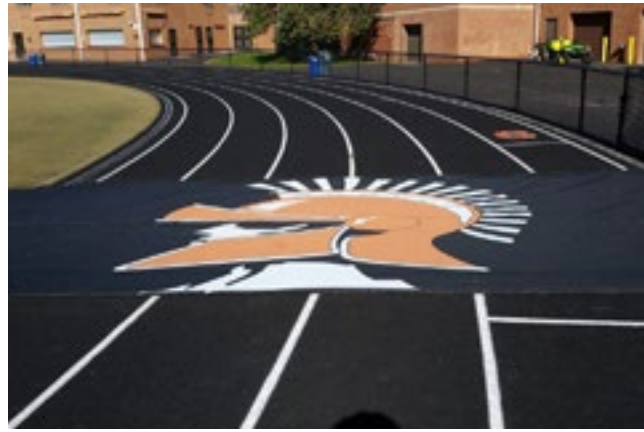

- Double stitched vinyl edging steel chain perimeter
- Protectors stay down during high winds
- Helps protect your expensive tracks
- Promote your school brand
- Tough polypropylene geotextile to withstand elements

Track Crossing

90" h x 360" w	$573
90" h x 480" w	$687
90" h x 600" w	$832
180" h x 360" w	$800
180" h x 480" w	$973
180" h x 600" w	$1,240

Price is with white or gold border ($25 charge for other colors)

Bench Area Cover

180" h x 900" w	$1,475
180" h x 1,200" w	$1,753
180" h x 1,500" w	$2,162
180" h x 1,800" w	$2,570

Border Colors Available

*Custom logo available: Call for quote

[LEARN MORE](#)

BRAND CHAMP SCOREBOARD GRAPHICS

Transform your plain scoreboard back into an eye-catching display with our Dura-Flex Frame. It showcases images and graphics against a tightly stretched banner for a smooth, clean look.

- Covers unsightly scoreboard backs
- Creates branding opportunities
- UV-protected inks
- Built to survive natural elements
- Includes aluminum frame and premium vinyl graphics

Height x Width	Materials	Install	Materials & Install Total
10' x 20'	$2,502	$4,900	$7,402
15' x 30'	$4,142	$7,900	$12,042

*Install Includes Lift