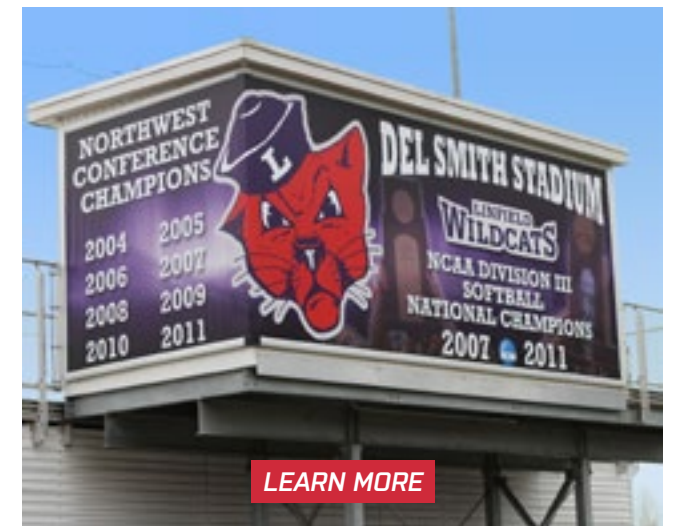

Press Box Graphics

- Aluminum track with premium vinyl graphics
- Beautify your stadium with eye-catching graphics
- Unlimited design possibilities to impress your fans
- Built to withstand nature's elements
- Use a unique graphic or digitally enhanced photo to amplify your facility
- Banner slides into track for easy installation

	10'w	20'w	30'w	40'w
6'h	$744.33	$1,366.80	$1,941.30	$2,563.80
8'h	$895.50	$1,548.60	$2,249.70	$2,902.80