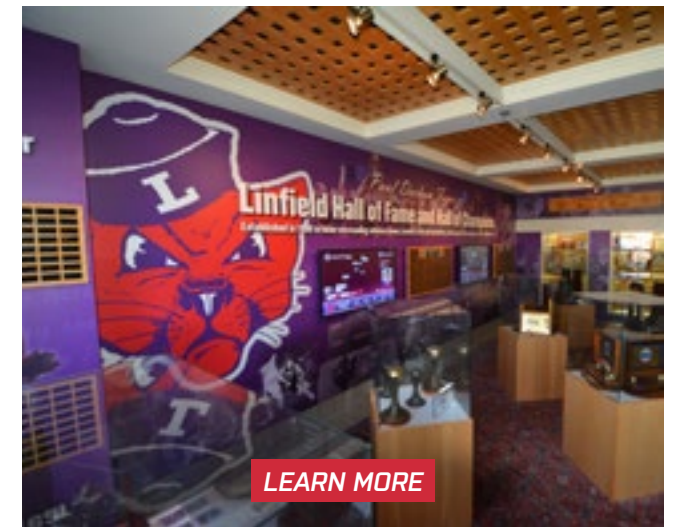

[LEARN MORE](#)

Magic™

Fab

Wall Graphics

- Can be applied to any smooth interior wall
- No hassle/no mess - easy DIY installation
- Micro-sphere adhesive - peel & stick decal
- Fabric material gives your graphics a textured architectural appearance

Height x Width *Drywall Installation					
5' x 10'	$556	8' x 10'	$980	10' x 10'	$1,298
5' x 20'	$1,050	8' x 20'	$1,624	10' x 20'	$2,030
5' x 30'	$1,305	8' x 30'	$2,088	10' x 30'	$2,610
5' x 40'	$1,740	8' x 40'	$2,784	10' x 40'	$3,480