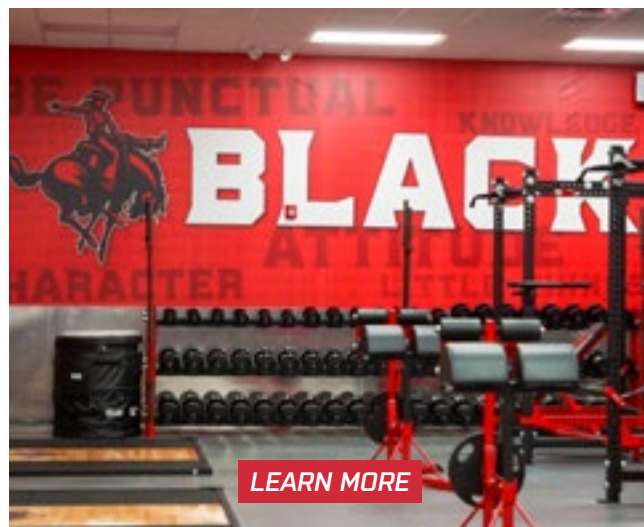

[LEARN MORE](#)

WONDERWALL™

FABRIC WALL GRAPHICS

- Install on any wall surface
- Great for entryways, hallways, conference rooms or Hall of Fame areas
- Low profile infinity frame with dye-sub graphics
- Gives your walls a textured architectural look
- Easy DIY Installation

Height x Width *Includes Brick/Drywall Wall Installation					
5' x 10'	$873	8' x 10'	$1,249	10' x 10'	$1,483
5' x 20'	$1,565	8' x 20'	$2,242	10' x 20'	$2,644
5' x 30'	$2,258	8' x 30'	$3,235	10' x 30'	$3,805
5' x 40'	$2,950	8' x 40'	$4,229	10' x 40'	$4,966