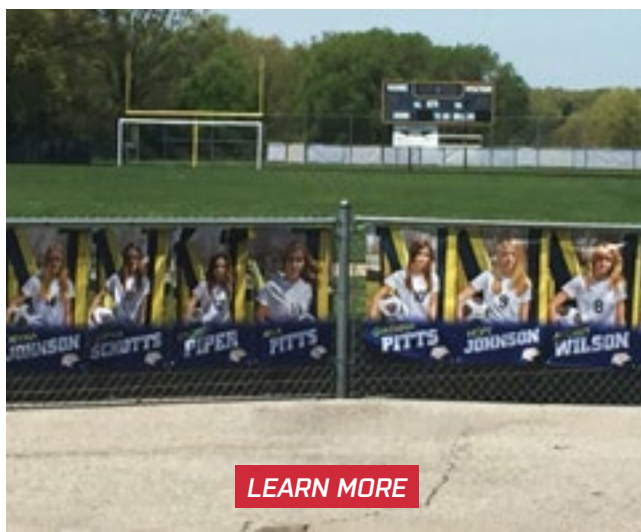

Team Banners

Team Banners gives you the ability to showcase your amazing players to everyone that walks into your stadium or gym.

- Constructed with 13 oz. Dura-Last Vinyl
- High quality latex printing
- Easy DIY installation
- Grommets in the corners for outdoor
- 2" adhesive around the perimeter for indoor

	1	10+
2' h x 3' w	$135 ea.	$112.50 ea.
3' h x 5' w	$150 ea.	$125 ea.
4' h x 8' w	$162 ea.	$135 ea.