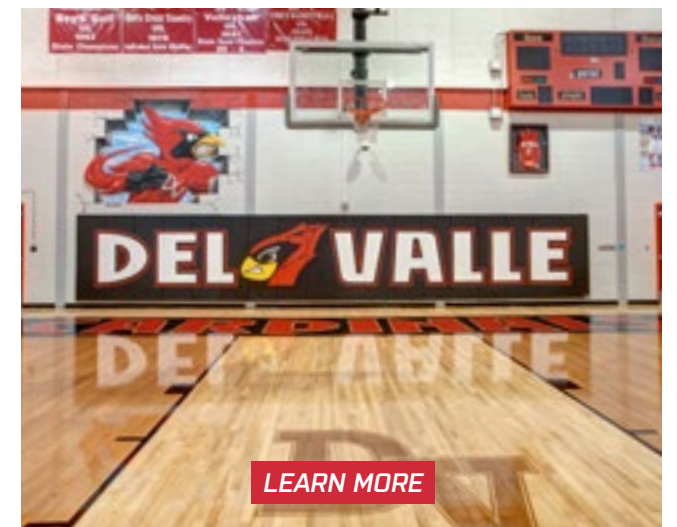

[LEARN MORE](#)

*Most products require a $79 set-up fee per-order and have custom sizes available, call 800.790.7611 for details

*Most products require a $79 set-up fee per-order and have custom sizes available, call 800.790.7611 for details