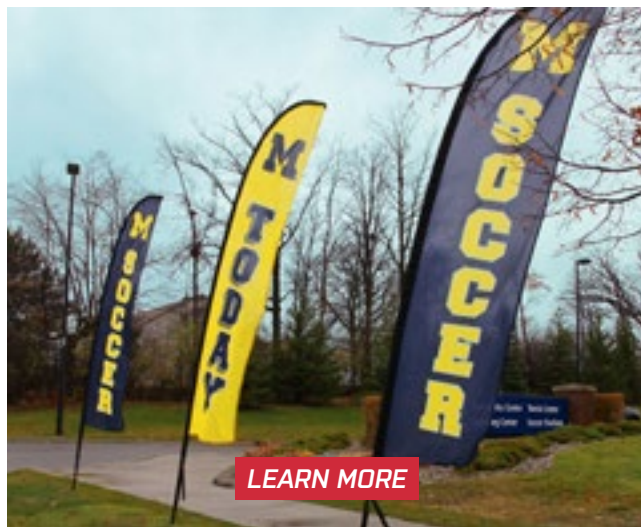

- Premium flags give double the exposure
- Direct to fabric printing with superior color
- 3-section pole with X-base or ground spike
- 3-Styles: Bow, Feather, and Swooper
- Great for advertising, branding, or recognition
- Provides "mirrored" image on the reverse side
- Deluxe hardware

	1-5	6-12	13+
Small	$209 ea.	$174 ea.	$155 ea.
Medium	$268 ea.	$220 ea.	$197 ea.
Large	$342 ea.	$268 ea.	$242 ea.