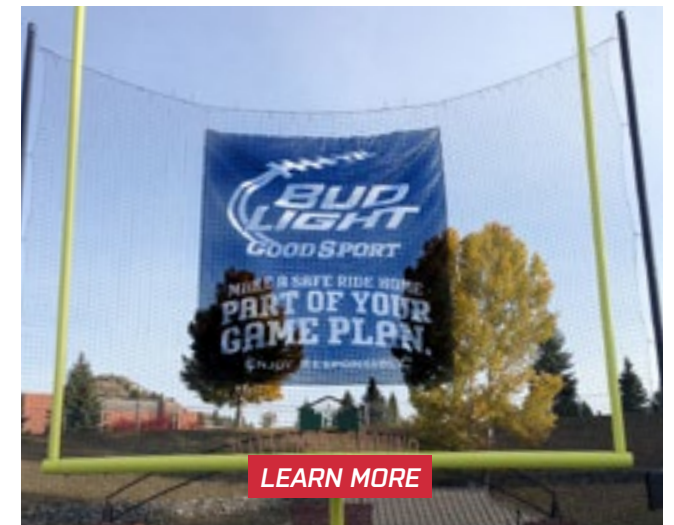

[LEARN MORE](#)

TurfAd

- For low pile turf only
- Turn your turf into a money maker
- Super tough, non-skid vinyl with high-track adhesive special adhesive grips tight to the turf
- Easy to apply to your field (peel & stick decal)
- Creates new sponsorship opportunities
- Can last multiple seasons when cared for properly

4'h x 8'w	$320 ea.
6'h x 9'w	$540 ea.
8'h x 8'w	$640 ea.