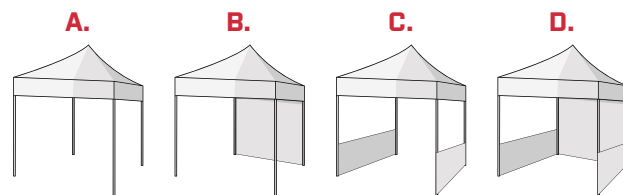

10 x 10's Tents (120" x 120")
(Unlimited Colors/Graphics)

Commercial Steel		Aluminum	
A.	$1,070	A.	$1,152
B.	$1,368	B.	$1,450
C.	$1,690	C.	$1,772
D.	$1,870	D.	$1,952

*Other custom sizes available please call for a quote

*Most products require a $79 set-up fee per-order and have custom sizes available, call 800.790.7611 for details

DOORSKIN DOOR WRAPS

- Creates new branding opportunity in your facility
- Easy to install
- Printed on 4 mil PSV vinyl
- Beautifies your facilities
- Great value: high impact & low cost
- Printed using state of the art latex technology

85"h x 37"w	Quantity 1	$229 ea.
85"h x 37"w	Quantity 2-4	$199 ea.
85"h x 37"w	Quantity 6-10	$179 ea.
85"h x 37"w	Quantity 11+	$159 ea.