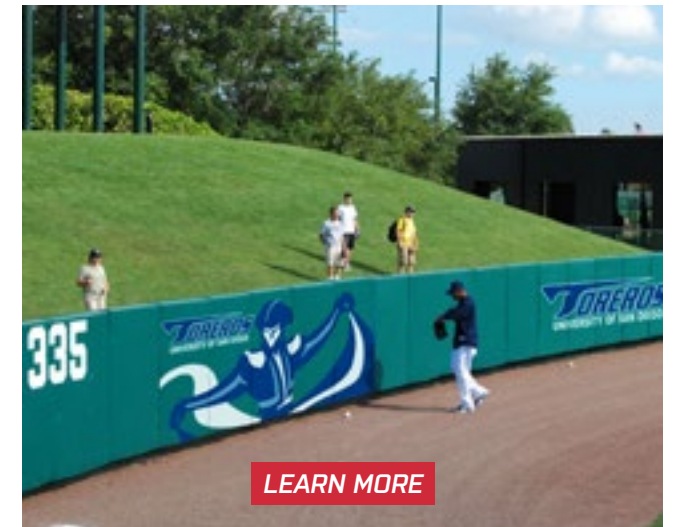

[LEARN MORE](#)

Rail & Post Padding

- Covered in 18oz heavy duty vinyl
- Meets NCAA and NFHS safety standards
- Promote safety for your players
- Made to fit your facility needs
- Variety of colors to best suit your brand
- Custom sizes available

	1" Thick	2" Thick
6'w	$242	$272.50
8'w	$265.65	$299.25