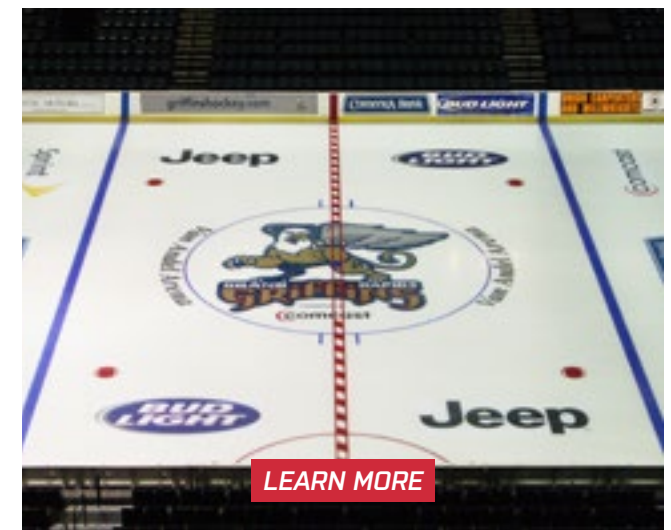

DURA MESH Reusable Ice Logos

- Mesh design eliminates thermal barrier
- Easy installation - reusable for many seasons
- Super durable vinyl mesh
- Ultra-brite inks to make your logo pop
- We can match your logo and team colors

8' h x 8' w	$205
10' h x 10' w	$320
12' h x 12' w	$465
15' h x 15' w	$720
20' h x 20' w	$1,280
30' h x 30' w	$2,880