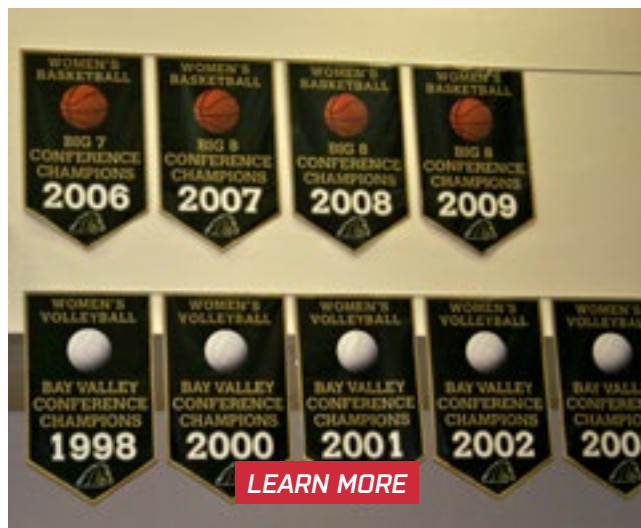

Dura-Fab Single Sided	1-4	5-9	10-19	20-49	50+
5'h x 3'w	$225	$210	$195	$180	$165
6'h x 4'w	$360	$336	$312	$288	$264
8'h x 5'w	$480	$400	$370	$350	$320

Tru-Satin Single Sided	1-4	5-9	10-19	20-49	50+
5'h x 3'w	$180	$165	$150	$135	$120
6'h x 4'w	$288	$264	$240	$216	$192
8'h x 5'w	$400	$360	$320	$280	$240

EZECHANGE ACHIEVEMENT BOARDS

- Great for school record boards, team rosters, or tournament brackets
- Printed on 1/2" PVC board
- Gives you the ability to quickly update with little cost using label stock and any laser printer
- Custom-made designs to fit your branding
- Easily mounts to any wall