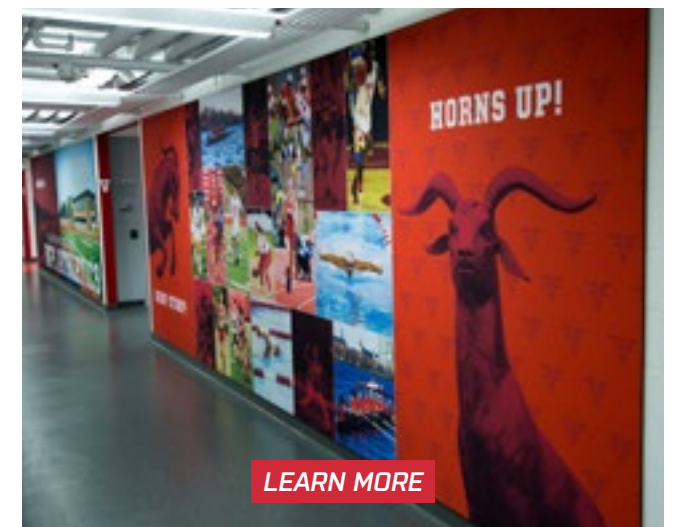

[LEARN MORE](#)

*Most products require a $79 set-up fee per-order and have custom sizes available, call 800.790.7611 for details

*Most products require a $79 set-up fee per-order and have custom sizes available, call 800.790.7611 for details