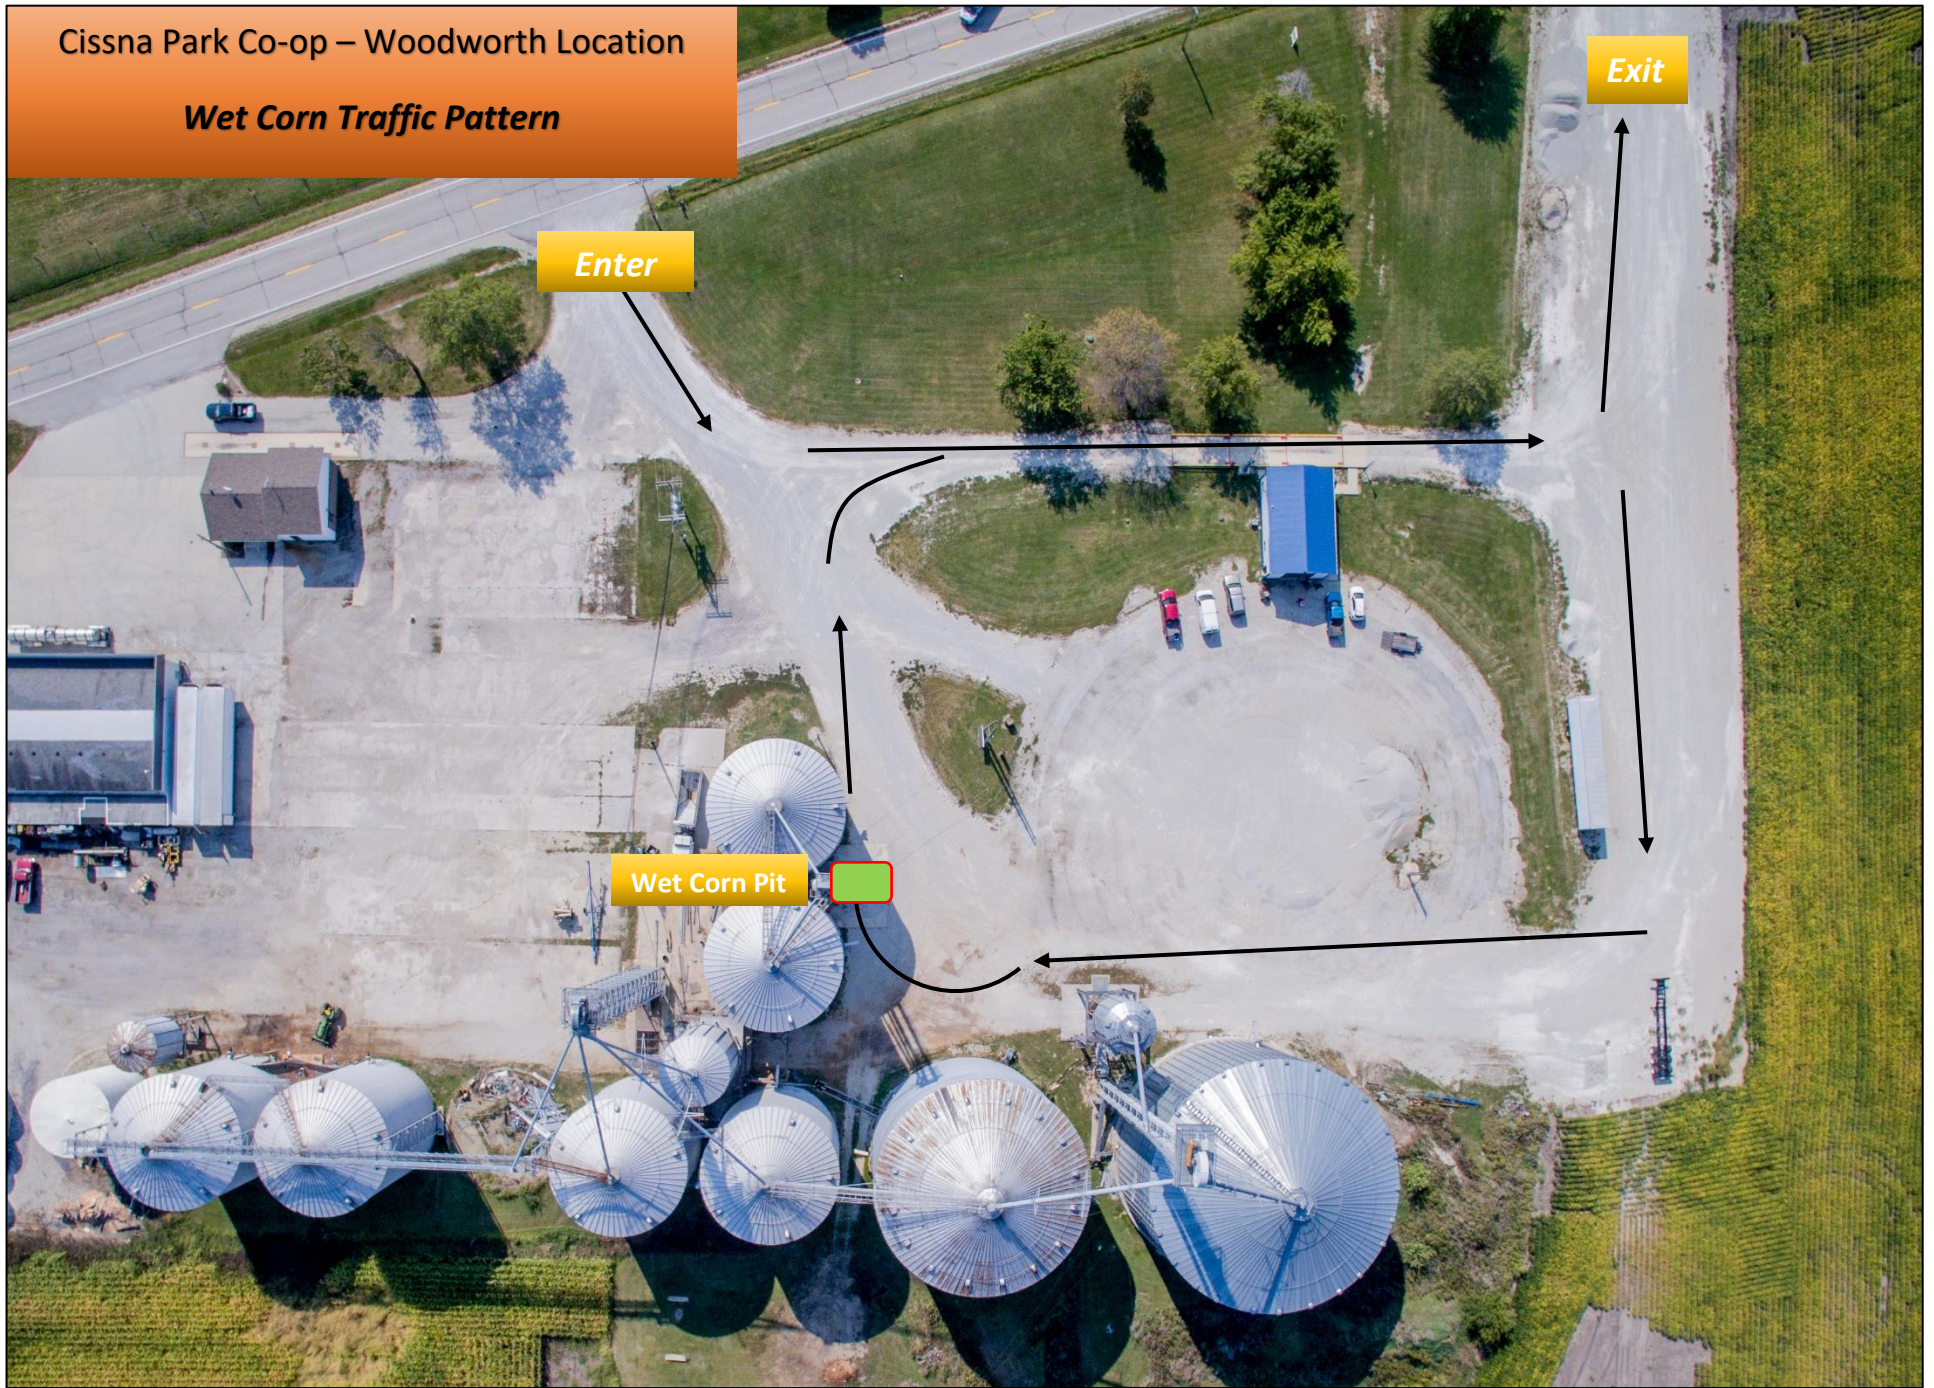

Cissna Park Co-op – Woodworth Location

*Wet Corn Traffic Pattern*

Enter

Wet Corn Pit

Exit