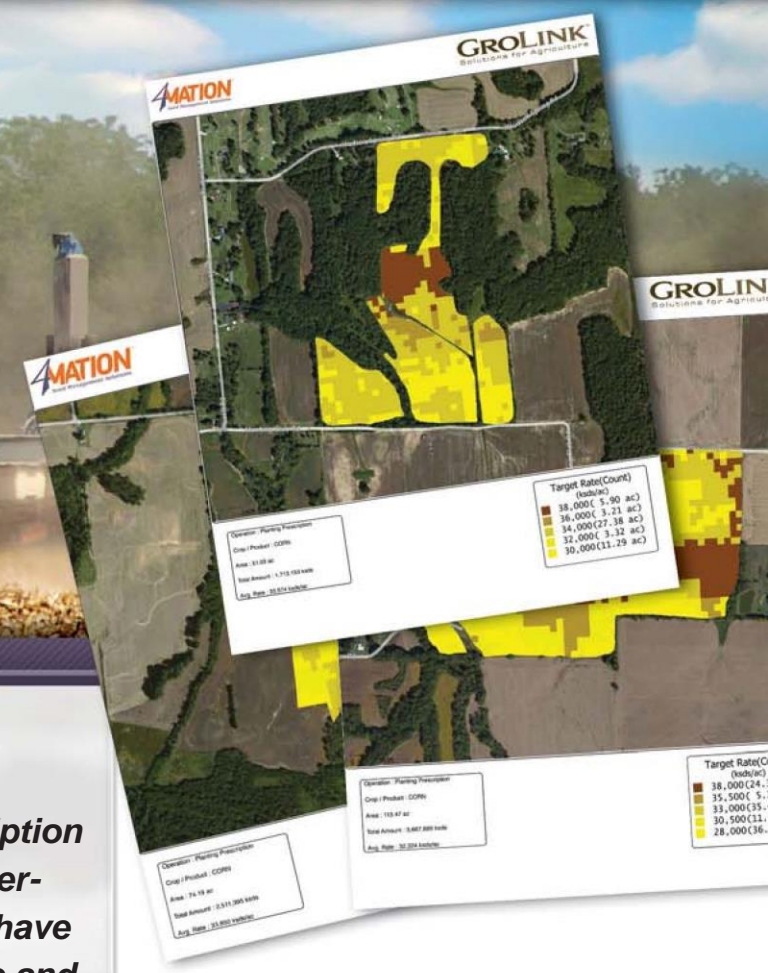

4MATION™

Seed Management Solutions

4Mation™ is a powerful seed placement program. 4Mation creates a custom seed placement prescription based upon key variables that affect your crops performance. Through years of proven research we have developed an advanced system to help streamline and revolutionize the variable rate seeding process.

Prescriptions are delivered on a field by field basis taking into account unique issues that apply to each field. These prescriptions are then delivered in an equipment ready format. 4Mation is a product designed to maximize and unlock the true potential of your fields.