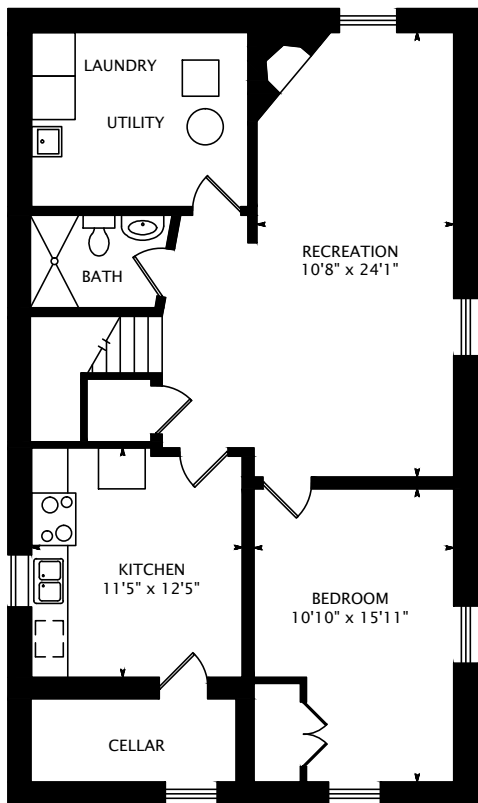

91 ROSEDALE AVENUE

LOWER FLOOR
1006 SQUARE FEET

MAIN FLOOR
1064 SQUARE FEET

1064 SQUARE FEET
+ 1006 SQUARE FEET BELOW GRADE

interactive tour: <http://real.vision/91-rosedale-ave>

DATE: OCTOBER 9, 2016

DIMENSIONS, AREAS, LAYOUTS AND DETAILS ARE APPROXIMATE AND SHOULD BE CONSIDERED ILLUSTRATIVE ONLY.