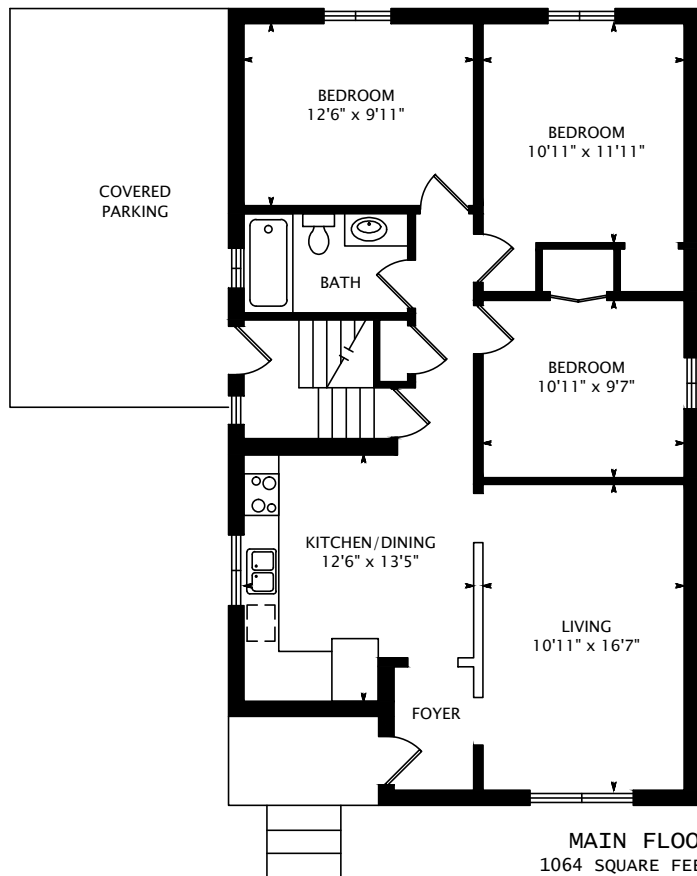

91 ROSEDALE AVENUE

LOWER FLOOR
1006 SQUARE FEET

MAIN FLOOR
1064 SQUARE FEET

1064 SQUARE FEET
+ 1006 SQUARE FEET BELOW GRADE

interactive tour: <http://real.vision/91-rosedale-ave>

DATE: OCTOBER 9, 2016

DIMENSIONS, AREAS, LAYOUTS AND DETAILS ARE APPROXIMATE AND SHOULD BE CONSIDERED ILLUSTRATIVE ONLY.