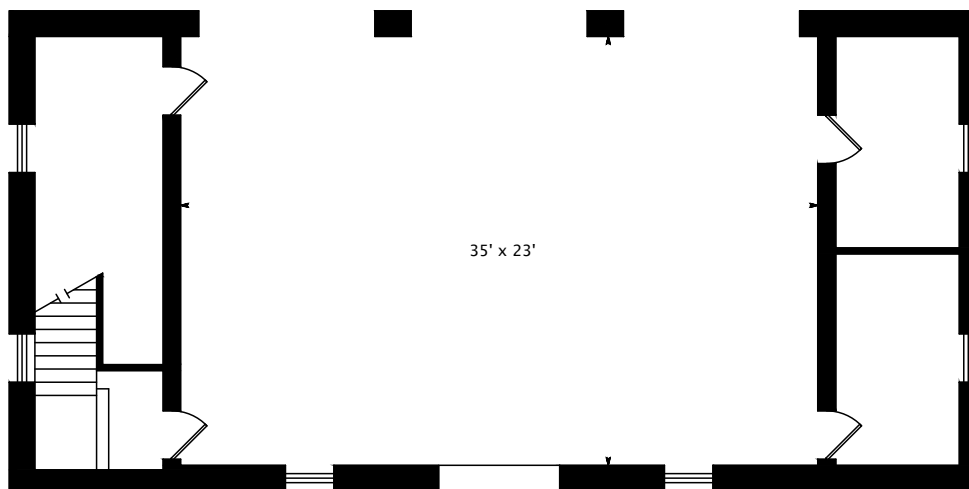

SECOND FLOOR
2007 SQUARE FEET

3984 SQUARE FEET

interactive tour: toursler.com/609-dancy

DATE: MARCH 29, 2015

DIMENSIONS, AREAS, LAYOUTS AND DETAILS ARE APPROXIMATE AND SHOULD BE CONSIDERED ILLUSTRATIVE ONLY.

LOFT
1368 SQUARE FEET

GARAGE
1368 SQUARE FEET

interactive tour: toursler.com/609-dancy