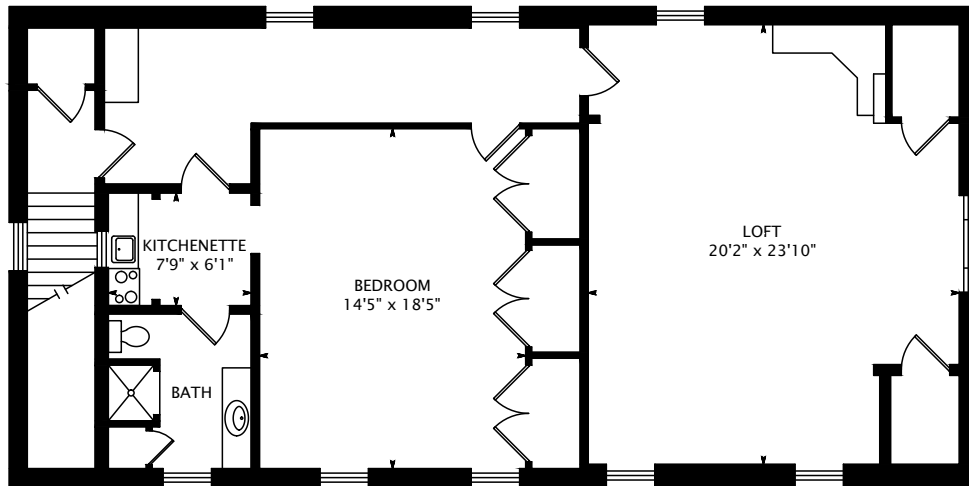

MAIN FLOOR
1977 SQUARE FEET

3984 SQUARE FEET

interactive tour: toursler.com/609-dancy

DATE: MARCH 29, 2015

DIMENSIONS, AREAS, LAYOUTS AND DETAILS ARE APPROXIMATE AND SHOULD BE CONSIDERED ILLUSTRATIVE ONLY.

SECOND FLOOR
2007 SQUARE FEET

3984 SQUARE FEET

interactive tour: toursler.com/609-dancy

DATE: MARCH 29, 2015

DIMENSIONS, AREAS, LAYOUTS AND DETAILS ARE APPROXIMATE AND SHOULD BE CONSIDERED ILLUSTRATIVE ONLY.

LOFT
1368 SQUARE FEET

GARAGE
1368 SQUARE FEET

interactive tour: toursler.com/609-dancy