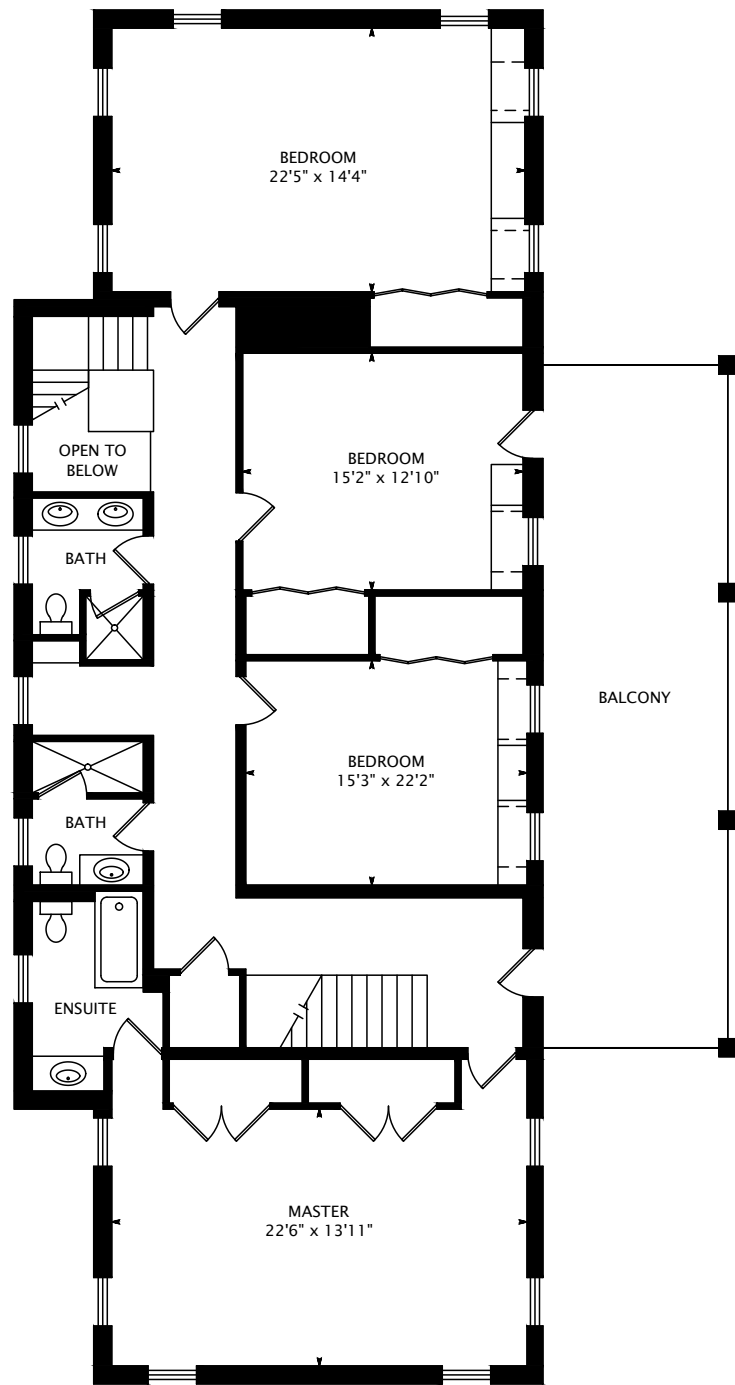

MAIN FLOOR
1977 SQUARE FEET

3984 SQUARE FEET

interactive tour: toursler.com/609-dancy

DATE: MARCH 29, 2015

DIMENSIONS, AREAS, LAYOUTS AND DETAILS ARE APPROXIMATE AND SHOULD BE CONSIDERED ILLUSTRATIVE ONLY.

SECOND FLOOR
2007 SQUARE FEET

3984 SQUARE FEET

interactive tour: toursler.com/609-dancy

DATE: MARCH 29, 2015

DIMENSIONS, AREAS, LAYOUTS AND DETAILS ARE APPROXIMATE AND SHOULD BE CONSIDERED ILLUSTRATIVE ONLY.

LOFT
1368 SQUARE FEET

GARAGE
1368 SQUARE FEET

interactive tour: toursler.com/609-dancy