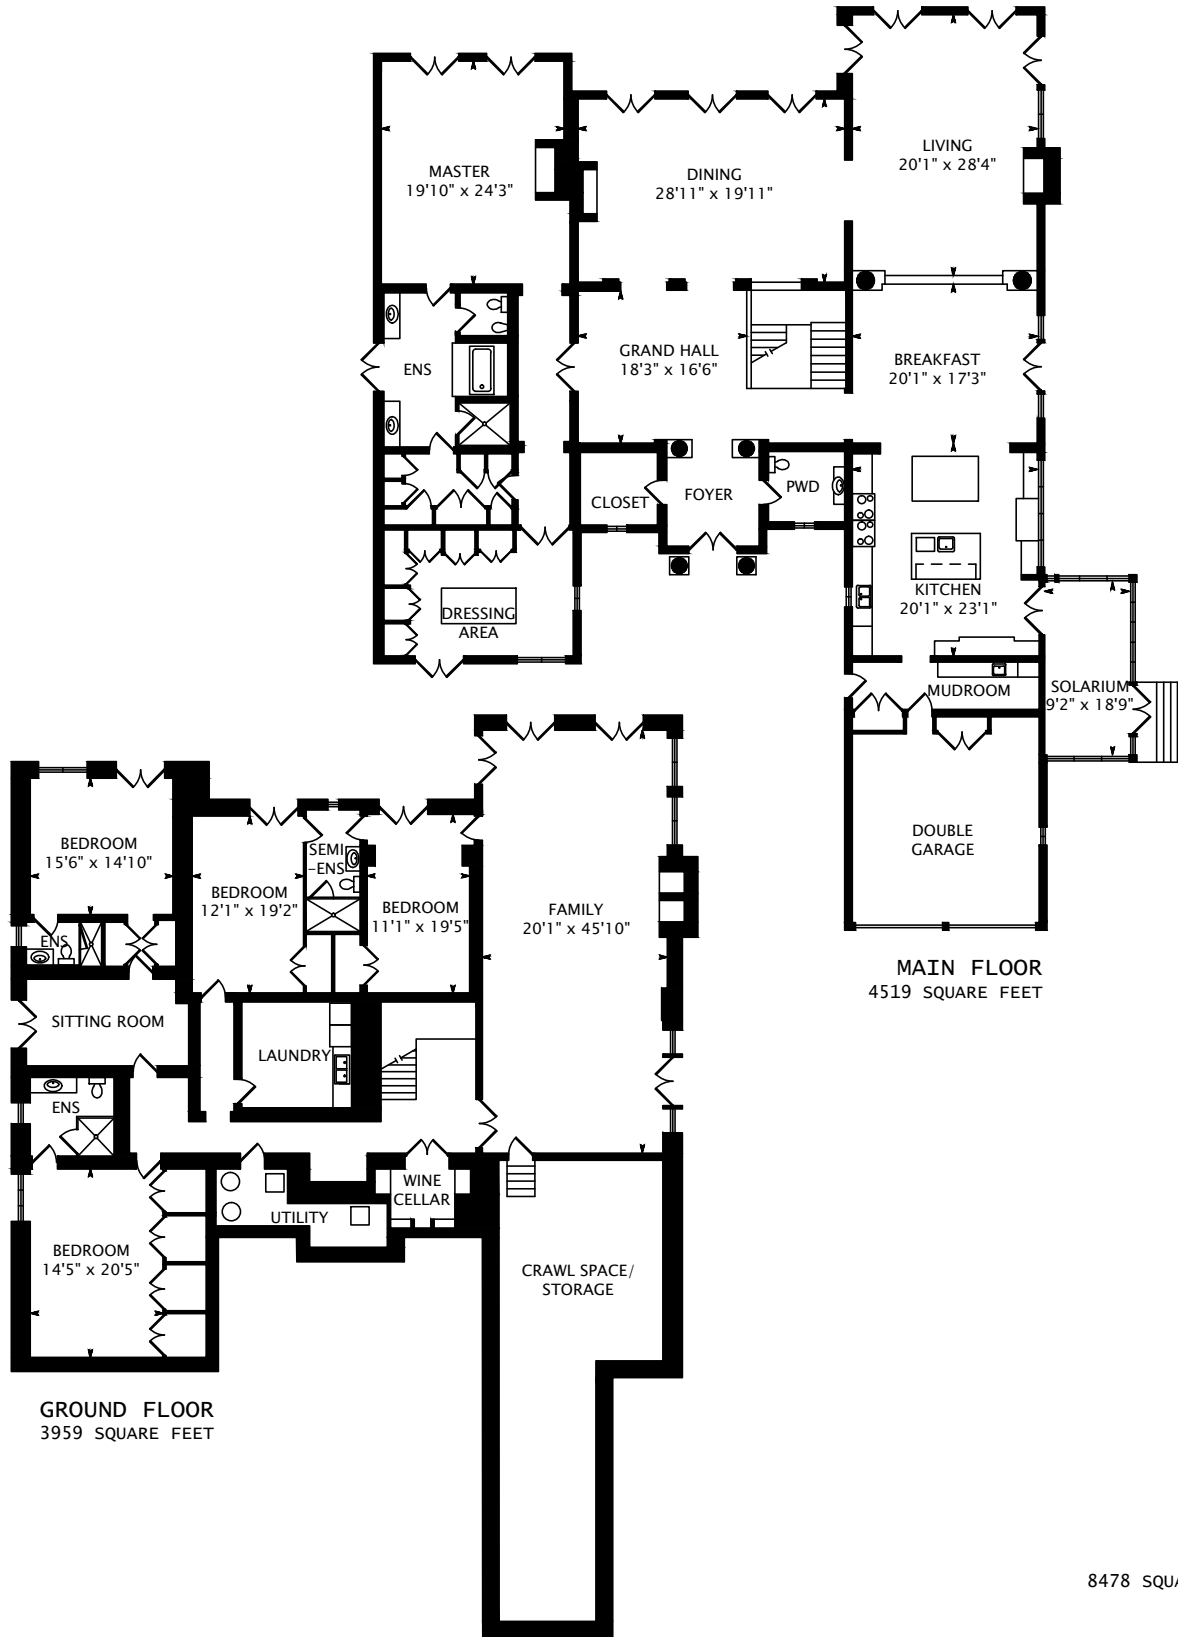

5400 KING ROAD

MAIN FLOOR
4519 SQUARE FEET

GROUND FLOOR
3959 SQUARE FEET

8478 SQUARE FEET

interactive tour: toursler.com/5400-king-rd-king

DATE: JUNE 28, 2016

DIMENSIONS, AREAS, LAYOUTS AND DETAILS ARE APPROXIMATE AND SHOULD BE CONSIDERED ILLUSTRATIVE ONLY.