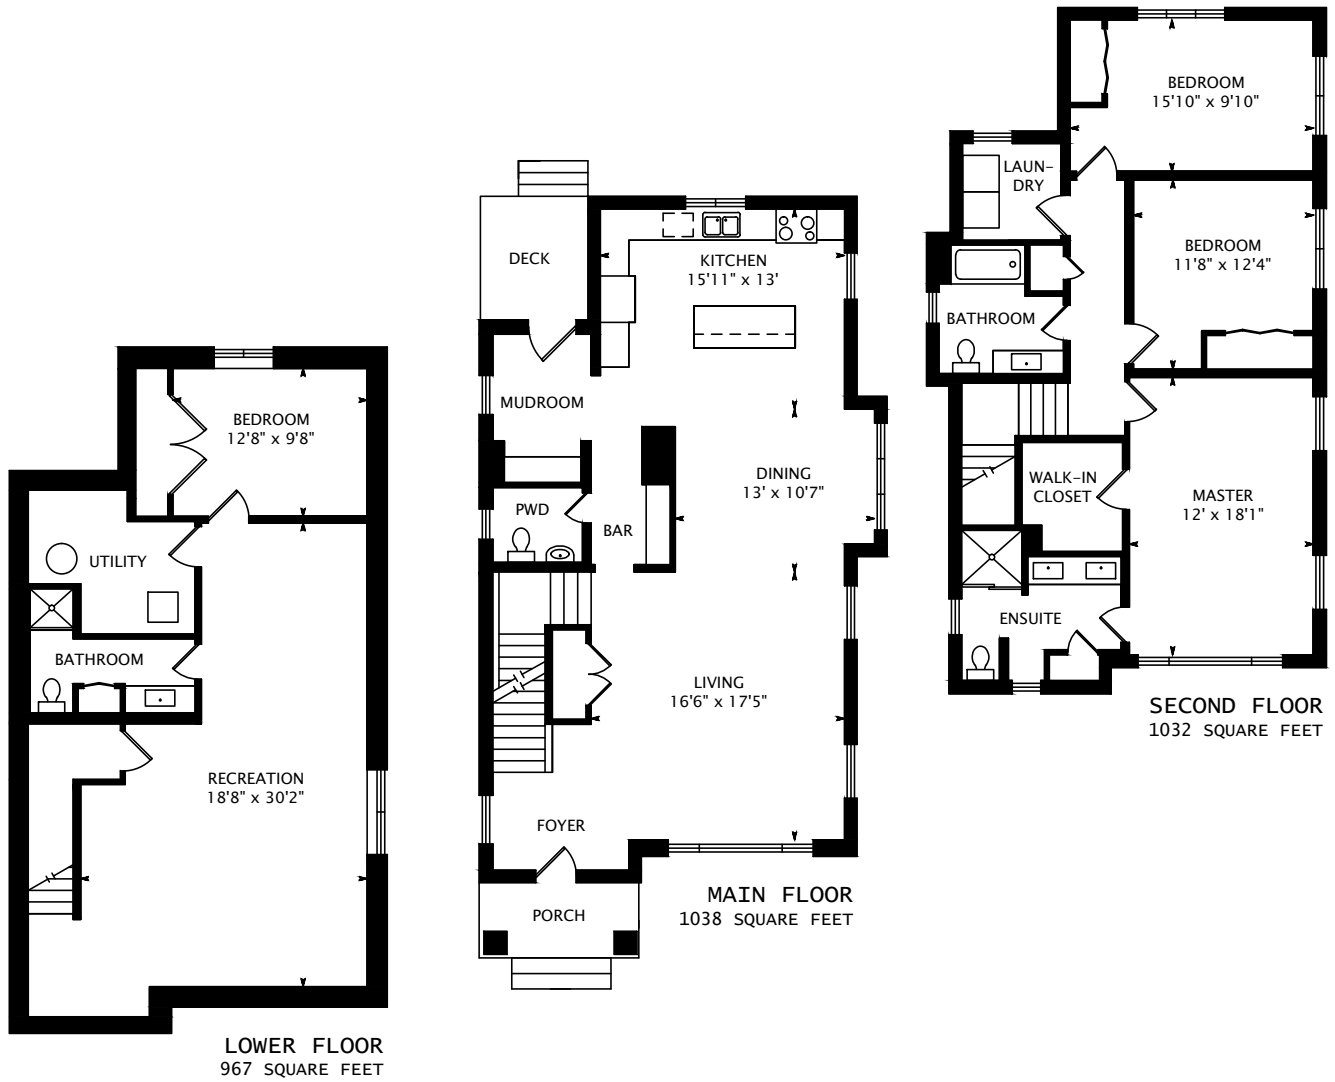

4920 HUMBOLDT AVENUE NORTH

2070 SQUARE FEET
+ 967 SQUARE FEET BELOW GRADE

interactive tour: tour.architech3di.com/4920-humboldt-ave-n

DATE: MAY 19, 2016

DIMENSIONS, AREAS, LAYOUTS AND DETAILS ARE APPROXIMATE AND SHOULD BE CONSIDERED ILLUSTRATIVE ONLY.