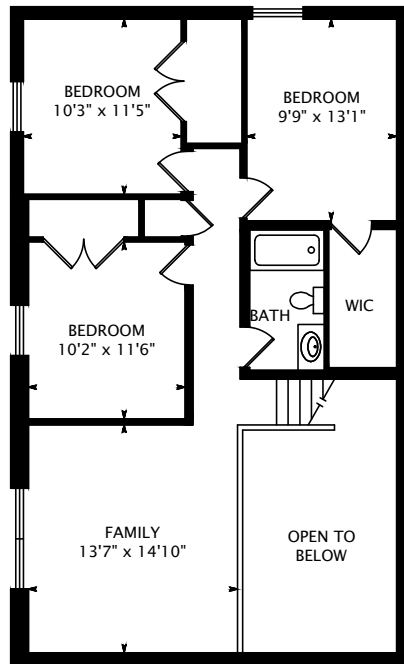

4290 HANEY COURT

SECOND FLOOR
1112 SQUARE FEET

MAIN FLOOR
1283 SQUARE FEET

2395 SQUARE FEET

interactive tour: tour.wowvideotours.com/4290-haney

DATE: OCTOBER 30, 2015

DIMENSIONS, AREAS, LAYOUTS AND DETAILS ARE APPROXIMATE
AND SHOULD BE CONSIDERED ILLUSTRATIVE ONLY.