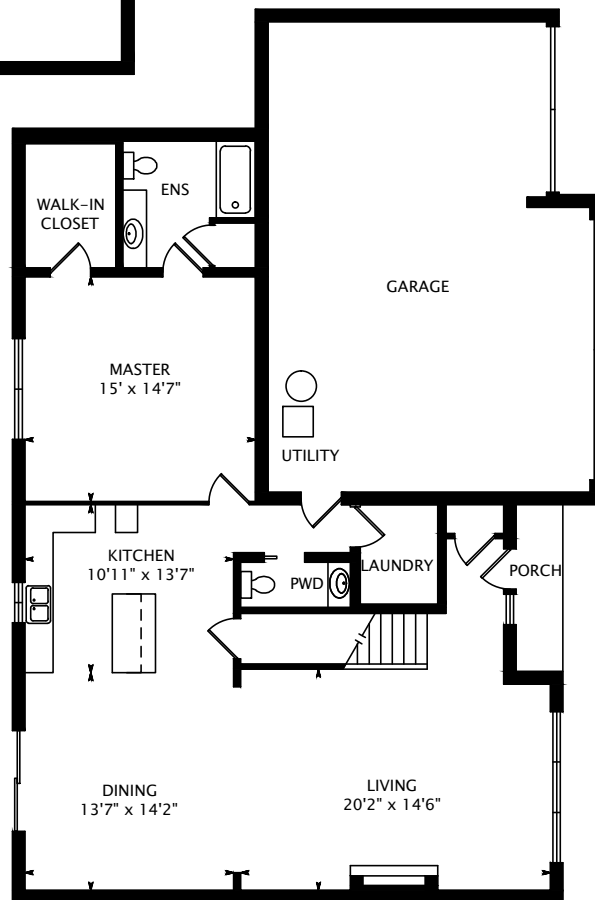

4290 HANEY COURT

SECOND FLOOR
1112 SQUARE FEET

MAIN FLOOR
1283 SQUARE FEET

2395 SQUARE FEET

interactive tour: tour.wowvideotours.com/4290-haney

DATE: OCTOBER 30, 2015

DIMENSIONS, AREAS, LAYOUTS AND DETAILS ARE APPROXIMATE
AND SHOULD BE CONSIDERED ILLUSTRATIVE ONLY.