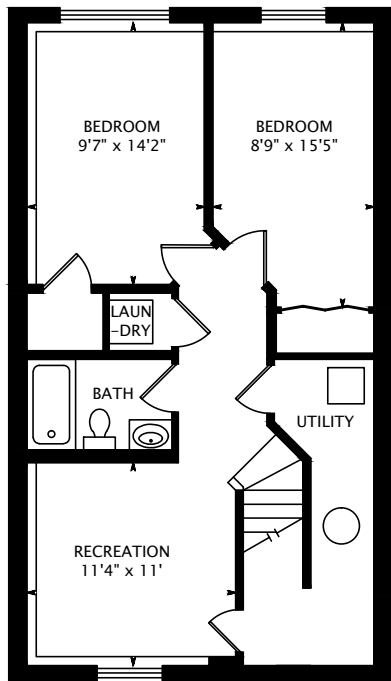

127 HAWKRIDGE BOULEVARD

LOWER FLOOR
717 SQUARE FEET

MAIN FLOOR
817 SQUARE FEET

817 SQUARE FEET
+ 717 SQUARE FEET BELOW GRADE

interactive tour: tour.3dscanexperts.com/127-hawkridge-blvd

DATE: JULY 27, 2016

DIMENSIONS, AREAS, LAYOUTS AND DETAILS ARE APPROXIMATE
AND SHOULD BE CONSIDERED ILLUSTRATIVE ONLY.