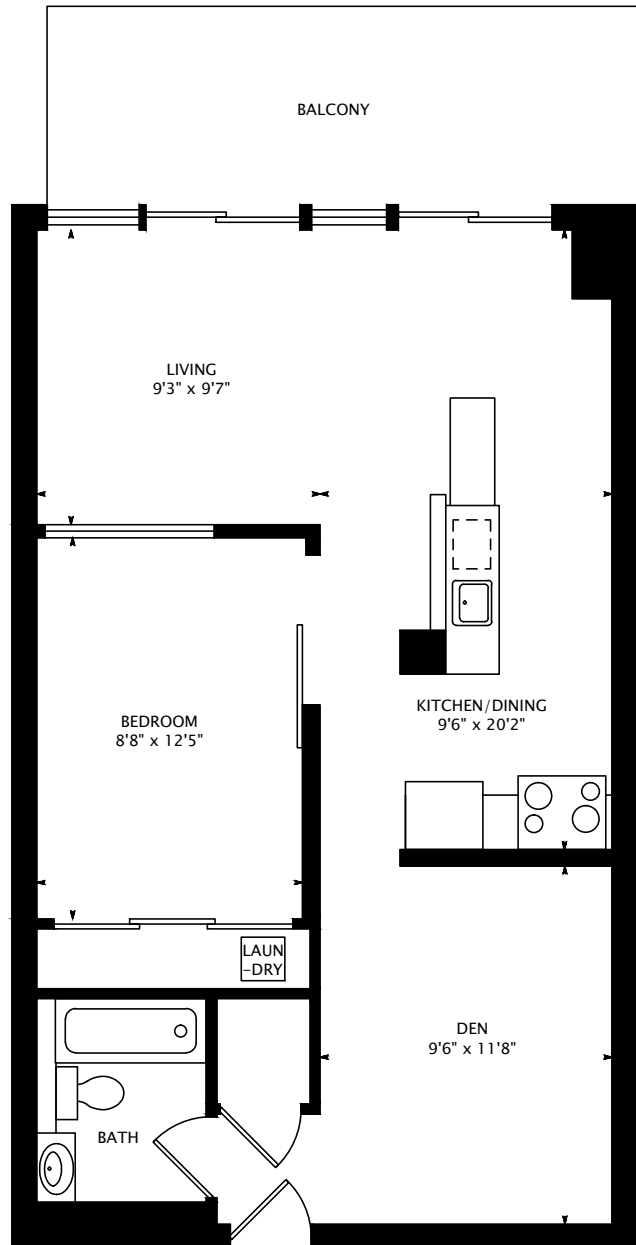

1040 THE QUEENSWAY #315

664 SQUARE FEET
+ 127 SQUARE FEET BALCONY

interactive tour: <http://real.vision/1040-the-queensway-suite-315-toronto-on>

DATE: OCTOBER 16, 2016

DIMENSIONS, AREAS, LAYOUTS AND DETAILS ARE APPROXIMATE
AND SHOULD BE CONSIDERED ILLUSTRATIVE ONLY.