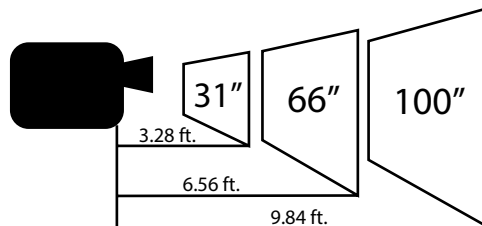

SPECIFICATIONS

- Projecting native resolution: 1280 x 720 megapixels
- Up to 1080P supported via HDMI input, as well as 1080i,720p,576i,480p and 480i
- Large 4" Projecting lens + bright LED projector lamp delivers outstanding image quality with True-to-life colors
- 100ANSI lumens/3800 lumens LED projection lamp
- Long Life LED bulb: estimated 50,000+ hours
- Projecting distance: 3.3'-13.1' feet (39"-157" inches)
- Up to 120" projecting capability, 36"-100" suggested for finest resolution
- Aspect Ratio: 16:9, 4:3 supported as well
- Contrast ratio: 1000:1
- Plays: Video's/Photos/Presentations/stream Sports & Games
- Built-in speaker: 5 watt
- Bluetooth 5.0, connect wirelessly to a Bluetooth speaker for amplified sound
- Image focus adjustment: manual
- Keystone angle correction: 15 degrees +/- Vertical
- Operating power consumption: 50W Maximum power, 1.64W Standby Power
- Low noise quiet operation: 50dB
- Universal Voltage: 110-240V,12V/4A AC power supply for Worldwide compatibility`

Distance	Screen Size
3.28 ft.	31"
6.56 ft.	66"
9.84 ft.	100"
13.12 ft.	120"

IN THE BOX

- Projector model VP-120K
- AC Power adaptor
- Remote control; requires 2xAAA batteries (not included)
- Protective carry case
- User manual

1 year Limited Warranty

VP-120K (Black)

8 10941 02732 1

Dimensions	Unit	Packaging	Master Carton
W - 7.94"	W - 4.45"	W - 9.49"	
D - 5.83"	L - 13.02"	L - 13.47"	
H - 3.05"	H - 8.90"	H - 9.69"	
Weight (lb)	1.98 lbs	3.50 lbs	8.00 lbs
Carton Quantity	2 units		