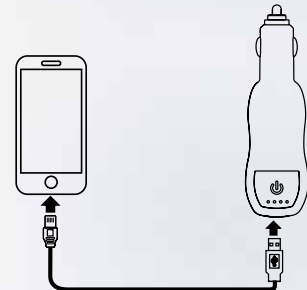

Specifications

- Charge via car 12V-24V DC/500MA
- USB output: 5V/2.1A
- Working temperature: -4°F-122°F

Contact Us

Impecca™ USA
Wilkes-Barre, PA 18711
www.impeccausa.com

CHARGE WHILE DRIVING

STAY POWERED ON THE GO