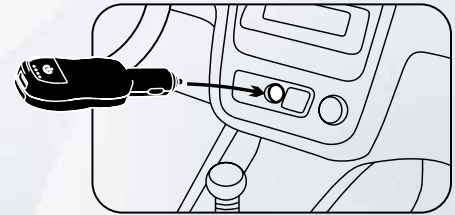

Powerhitup
BY IMPECCA

2 IN 1
USB CAR ADAPTER &
3,000mAh POWER BANK

3,000mAh
CHARGE AND GO →

2 in 1 USB Car Adapter & 3,000 mAh Power Bank

Features

- 3000mAh Lithium-ion battery cell
- Use with your smartphones & tablets
- 4 level LED battery indicator
- Comfortable ergonomic design with rubberized finish
- Overcharge & over current protection, with replaceable fuse
- Extended standby time: Up to 24 months
- Life cycle: 1000+ times

Specifications

- Charge via car 12V-24V DC/500MA
- USB output: 5V/2.1A
- Working temperature: -4°F-122°F

Contact Us

Impecca™ USA
Wilkes-Barre, PA 18711
www.impeccausa.com

CHARGE WHILE DRIVING

STAY POWERED ON THE GO