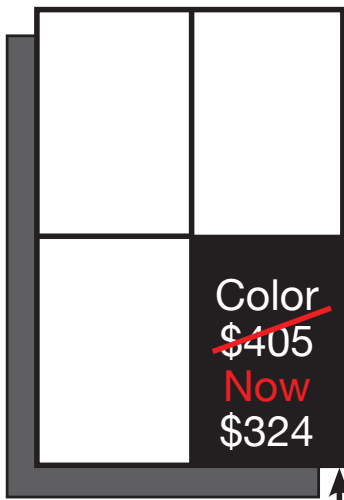

**20%
DISCOUNT**

Special Sections Color Ads Ad Sizes & Prices

Full Page
9.75" x 12.60"

Horizontal Half Page
9.75" x 6.20"

Vertical Half Page
4.75" x 12.60"

Standard Quarter Page
4.75" x 6.20"

5-column Quarter Page
9.75" x 3.05"

Standard Eighth Page
4.75" x 3.05"

Bleeds Available on Half and Full Page Ads Only.

Add a .70 bleed on all sides and export PDF with bleeds.

Prices reflect the 20% discount.

These prices are in effect through the January 2021 issue.