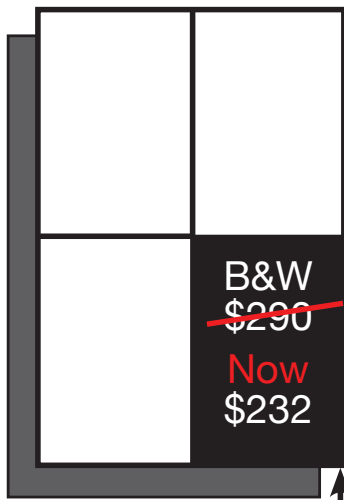

Special Sections Black & White Ads

Ad Sizes & Prices

Full Page
9.75" x 12.60"

Horizontal Half Page
9.75" x 6.20"

Vertical Half Page
4.75" x 12.60"

Standard Quarter Page
4.75" x 6.20"

5-column Quarter Page
9.75" x 3.05"

Standard Eighth Page
4.75" x 3.05"

Bleeds Available on Half and Full Page Ads Only.

Add a .70 bleed on all sides and export PDF with bleeds.

Prices reflect the 20% discount.

These prices are in effect through the January 2021 issue.