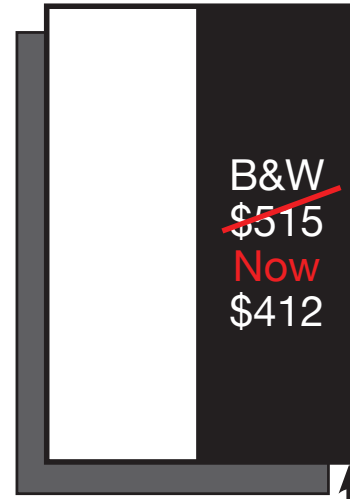

Special Sections Black & White Ads

Ad Sizes & Prices

Full Page
9.75" x 12.60"

Horizontal Half Page
9.75" x 6.20"

Vertical Half Page
4.75" x 12.60"

Standard Quarter Page
4.75" x 6.20"

5-column Quarter Page
9.75" x 3.05"

Standard Eighth Page
4.75" x 3.05"

Bleeds Available on Half and Full Page Ads Only.

Add a .70 bleed on all sides and export PDF with bleeds.

Prices reflect the 20% discount.

These prices are in effect through the January 2021 issue.