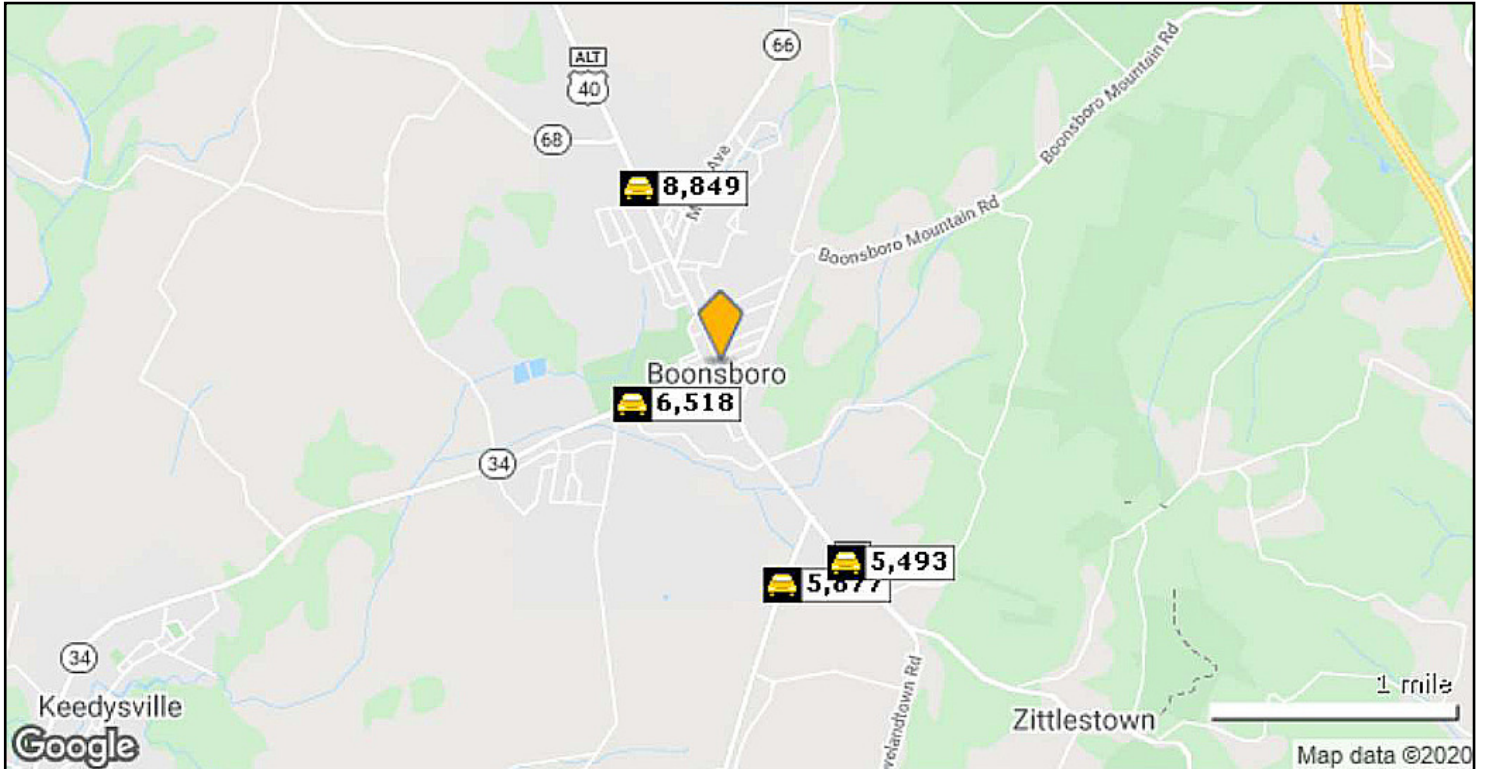

# TRAFFIC COUNT

FOR SALE 12 North Main Street, Boonsboro, MD 21713

Street	Cross Street	Cross Str Dist	Count Year	Avg Daily Volume	Volume Type	Miles from Subject Prop
1 Potomac St	Monument Dr	0.01 SW	2018	6,518	MPSI	.39
2 N Main St	Knode Cir	0.19 SE	2018	8,849	MPSI	.81
3 Rohrersville Rd	Appletown Rd	0.08 SW	2018	5,877	MPSI	.95
4 Old National Pike	Gilardi Rd	0.20 SE	2018	5,493	MPSI	.97