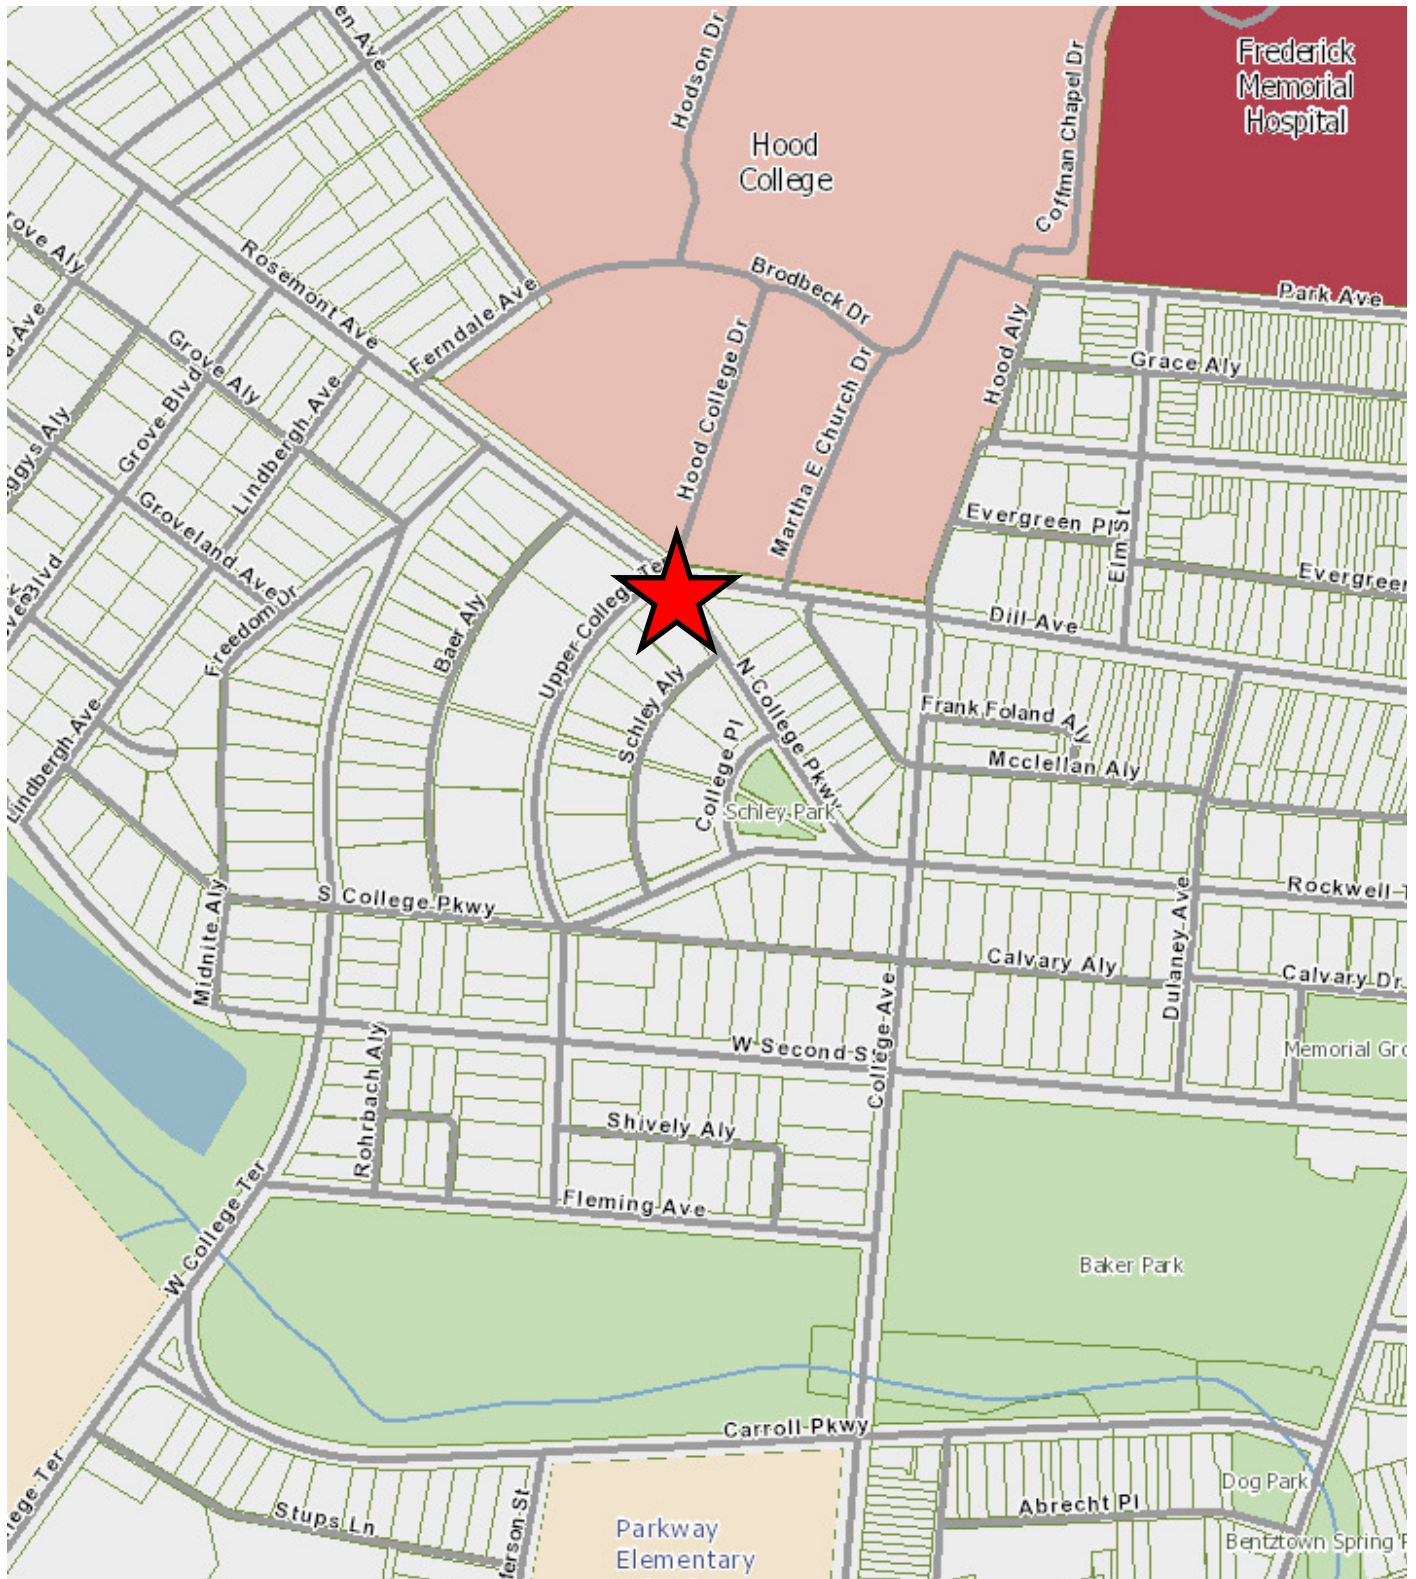

LOCATION MAP

For Sale: 316 Upper College Terrace, Frederick, MD 21701

Disclaimer: Information obtained from sources deemed to be reliable. However, we make no guarantee, warranty or representation. Information, prices, and other data may change without notice.