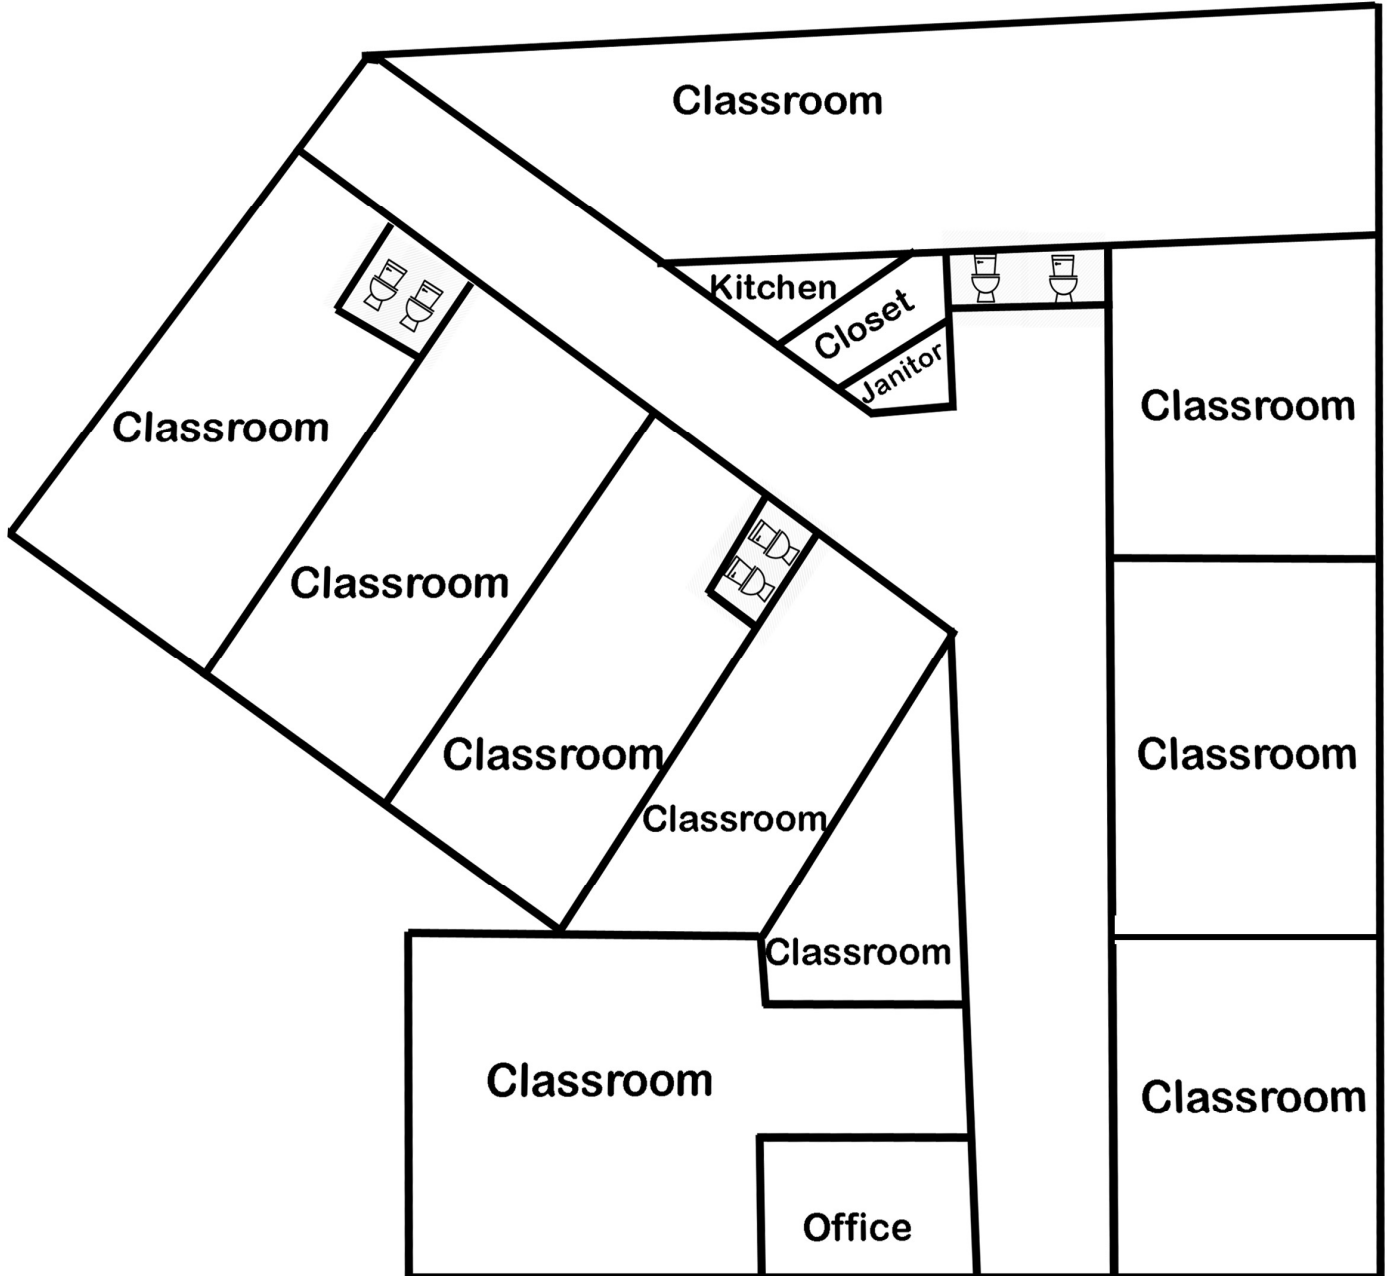

FLOOR PLAN

FOR LEASE 6097 Spring Ridge Parkway, Frederick, MD 21701

Disclaimer: Information obtained from sources deemed to be reliable. However, we make no guarantee, warranty or representation. Information, prices, and other data may change without notice.