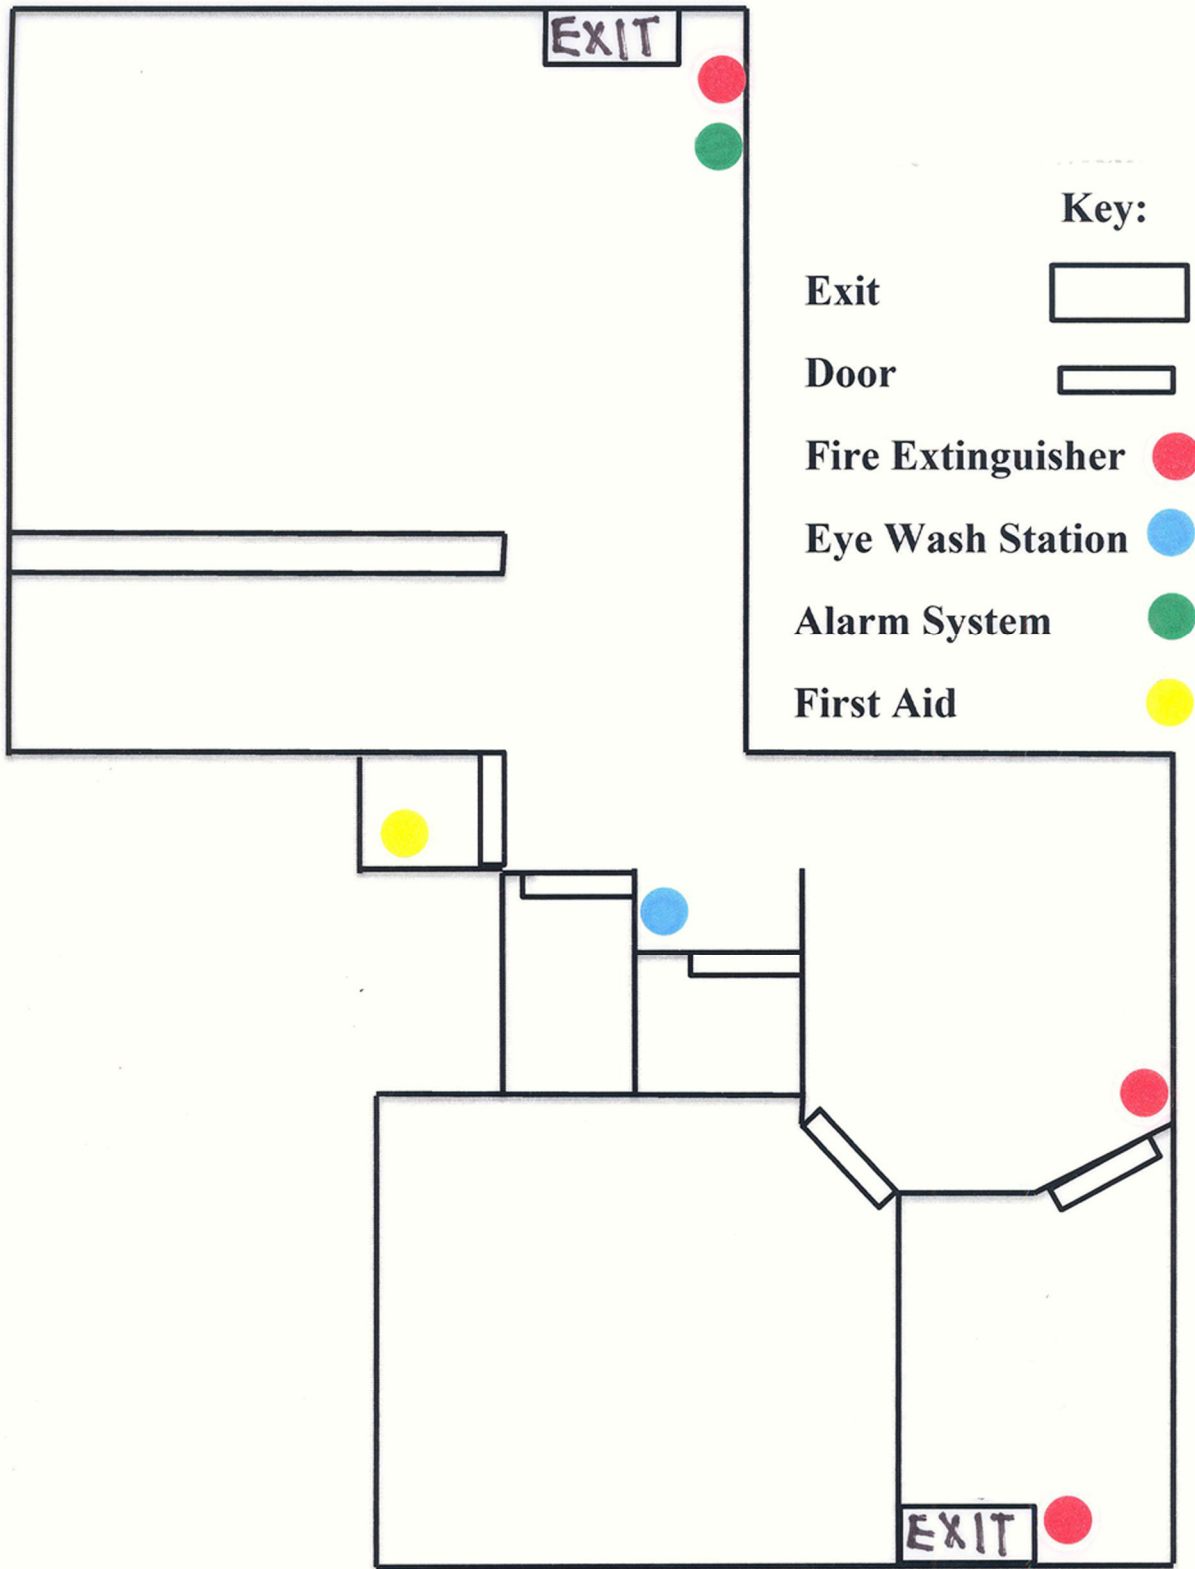

FLOOR PLAN

FOR SUBLEASE: 179 Thomas Johnson Drive, Unit B. Frederick, MD 21702

Disclaimer: Information obtained from sources deemed to be reliable. However, we make no guarantee, warranty or representation. Information, prices, and other data may change without notice.